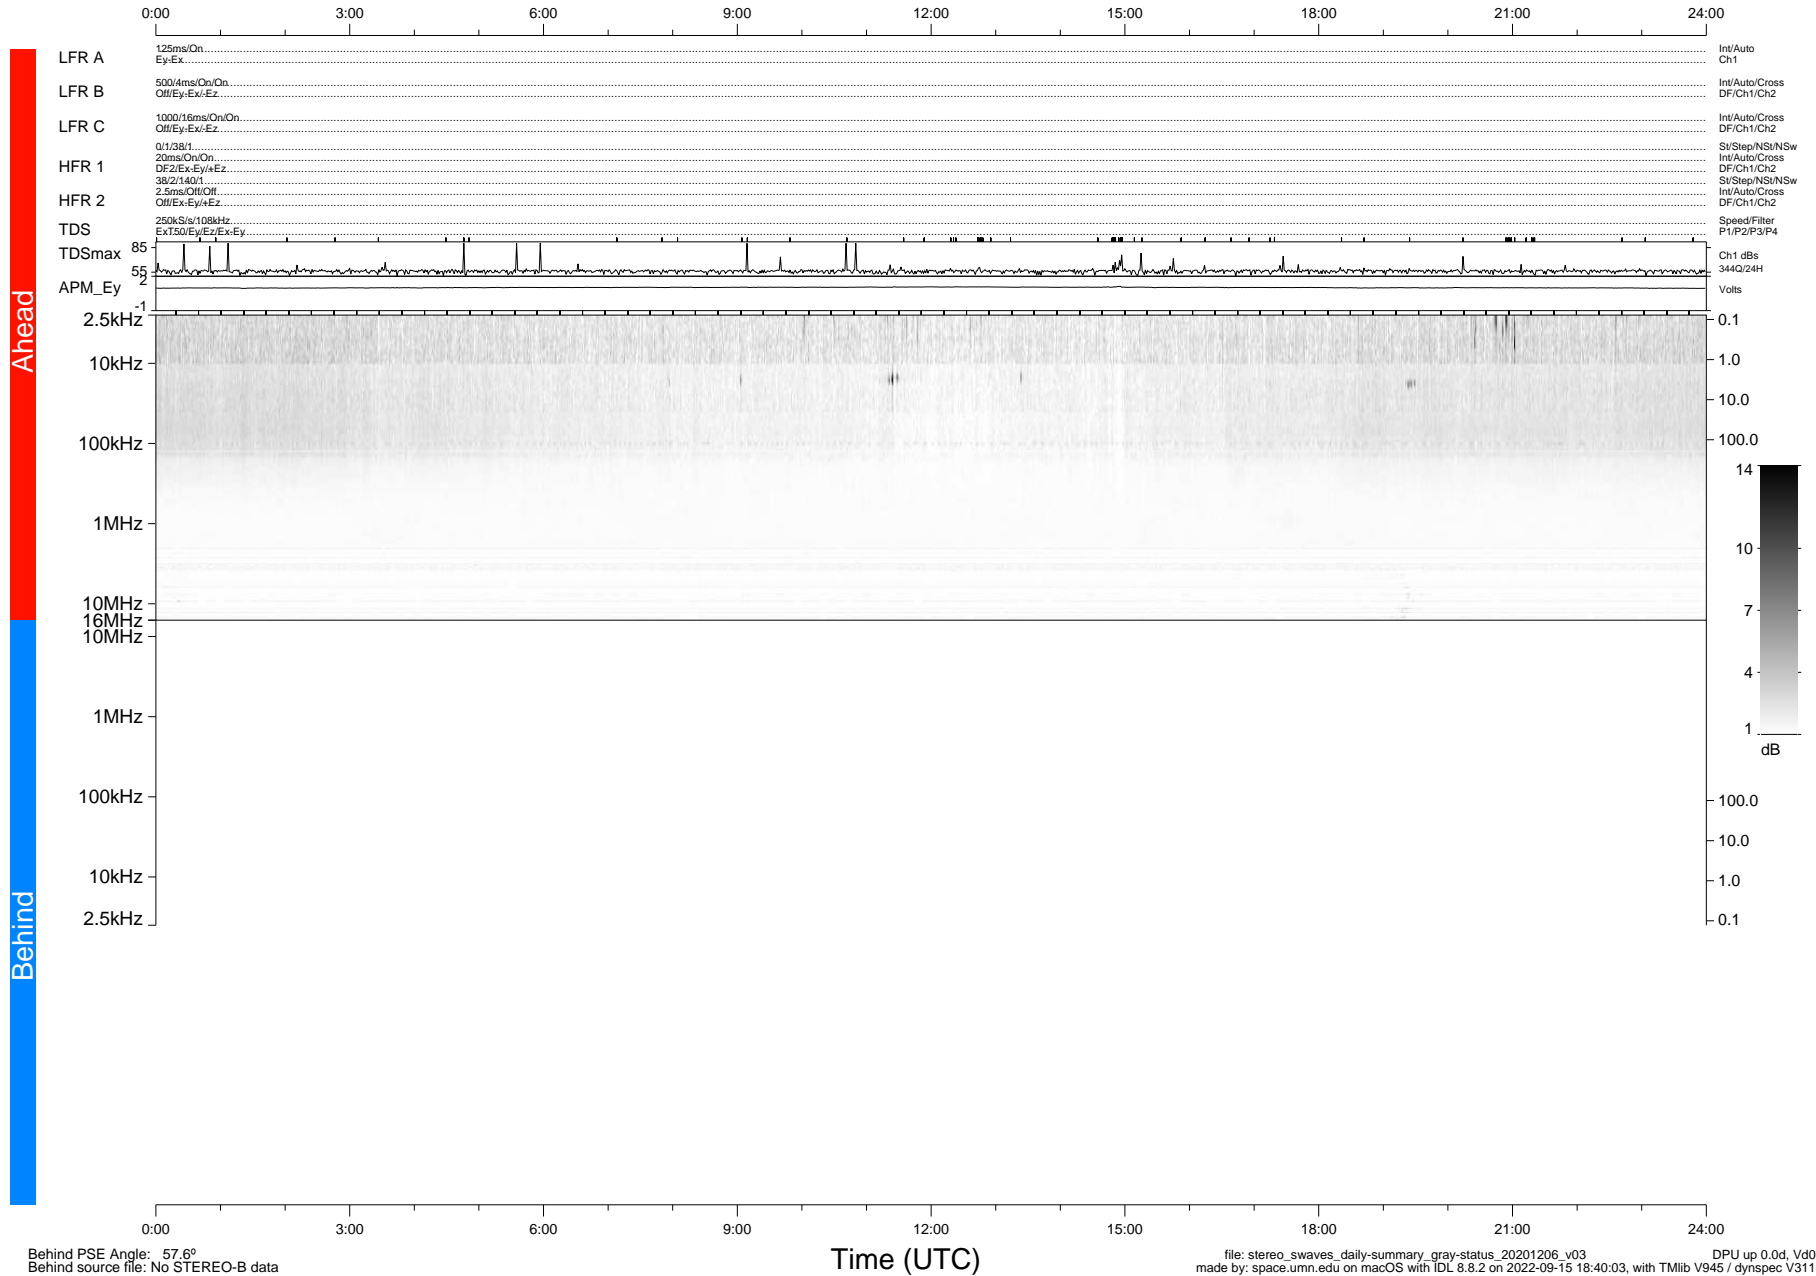

STEREO/WAVES Daily Summary - 06-Dec-2020 (DOY 341)

Ahead source file: swaves_ahead_2020_341_1_05.fin (Recovery: 100.0% HK, 105% Pkts)
 Ahead PSE Angle: -57.7°

DPU up 1978.9d, V412d32

Behind PSE Angle: 57.6°
 Behind source file: No STEREO-B data

Time (UTC)

file: stereo_swaves_daily-summary_gray-status_20201206_v03 DPU up 0.0d, Vd0
 made by: space.umn.edu on macOS with IDL 8.8.2 on 2022-09-15 18:40:03, with TLib V945 / dynspec V311