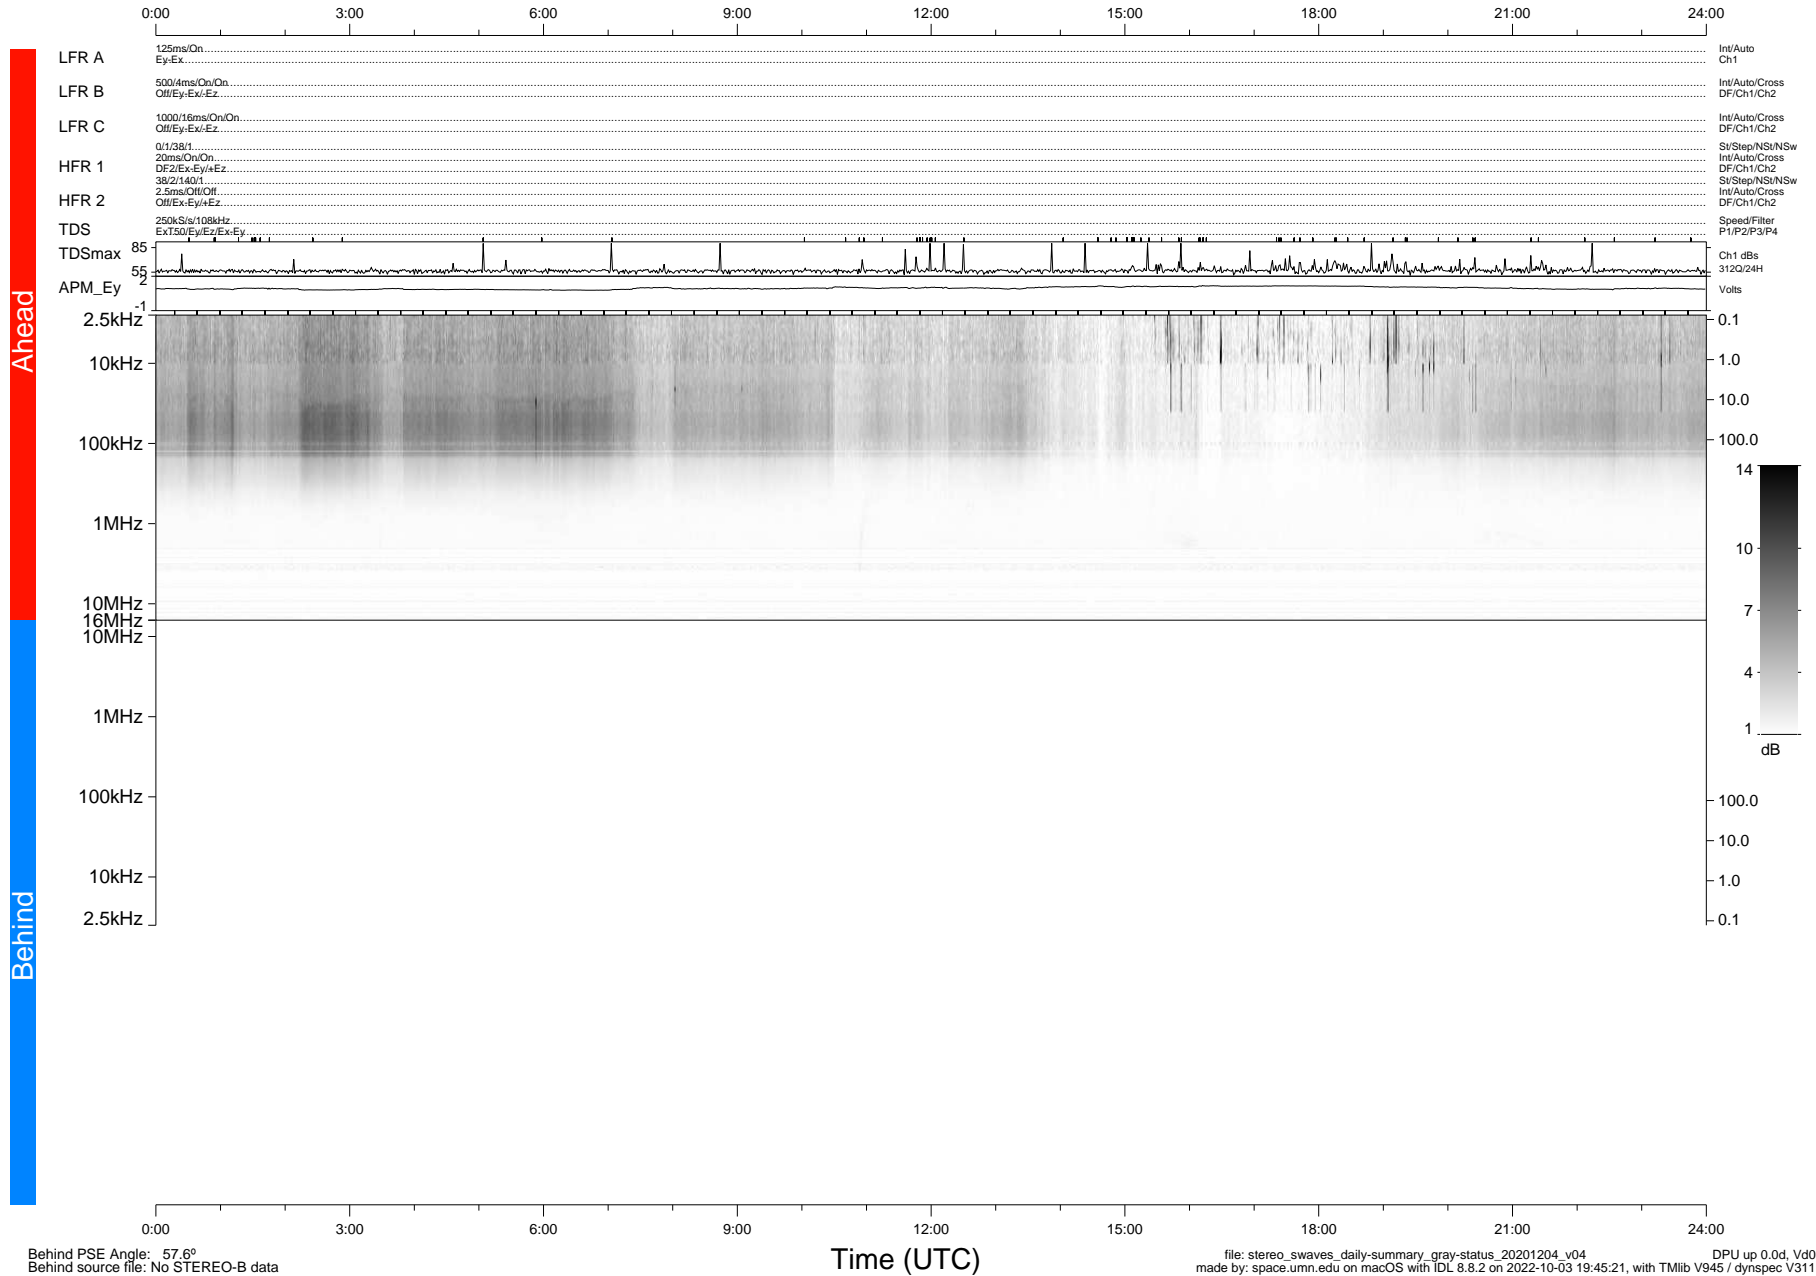

STEREO/WAVES Daily Summary - 04-Dec-2020 (DOY 339)

Ahead source file: swaves_ahead_2020_339_1_05.fin (Recovery: 100.0% HK, 100% Pkts)
 Ahead PSE Angle: -57.6°

DPU up 1976.9d, V412d32

Behind PSE Angle: 57.6°
 Behind source file: No STEREO-B data

file: stereo_swaves_daily-summary_gray-status_20201204_v04 DPU up 0.0d, Vd0
 made by: space.umn.edu on macOS with IDL 8.8.2 on 2022-10-03 19:45:21, with Tlib V945 / dynspec V311