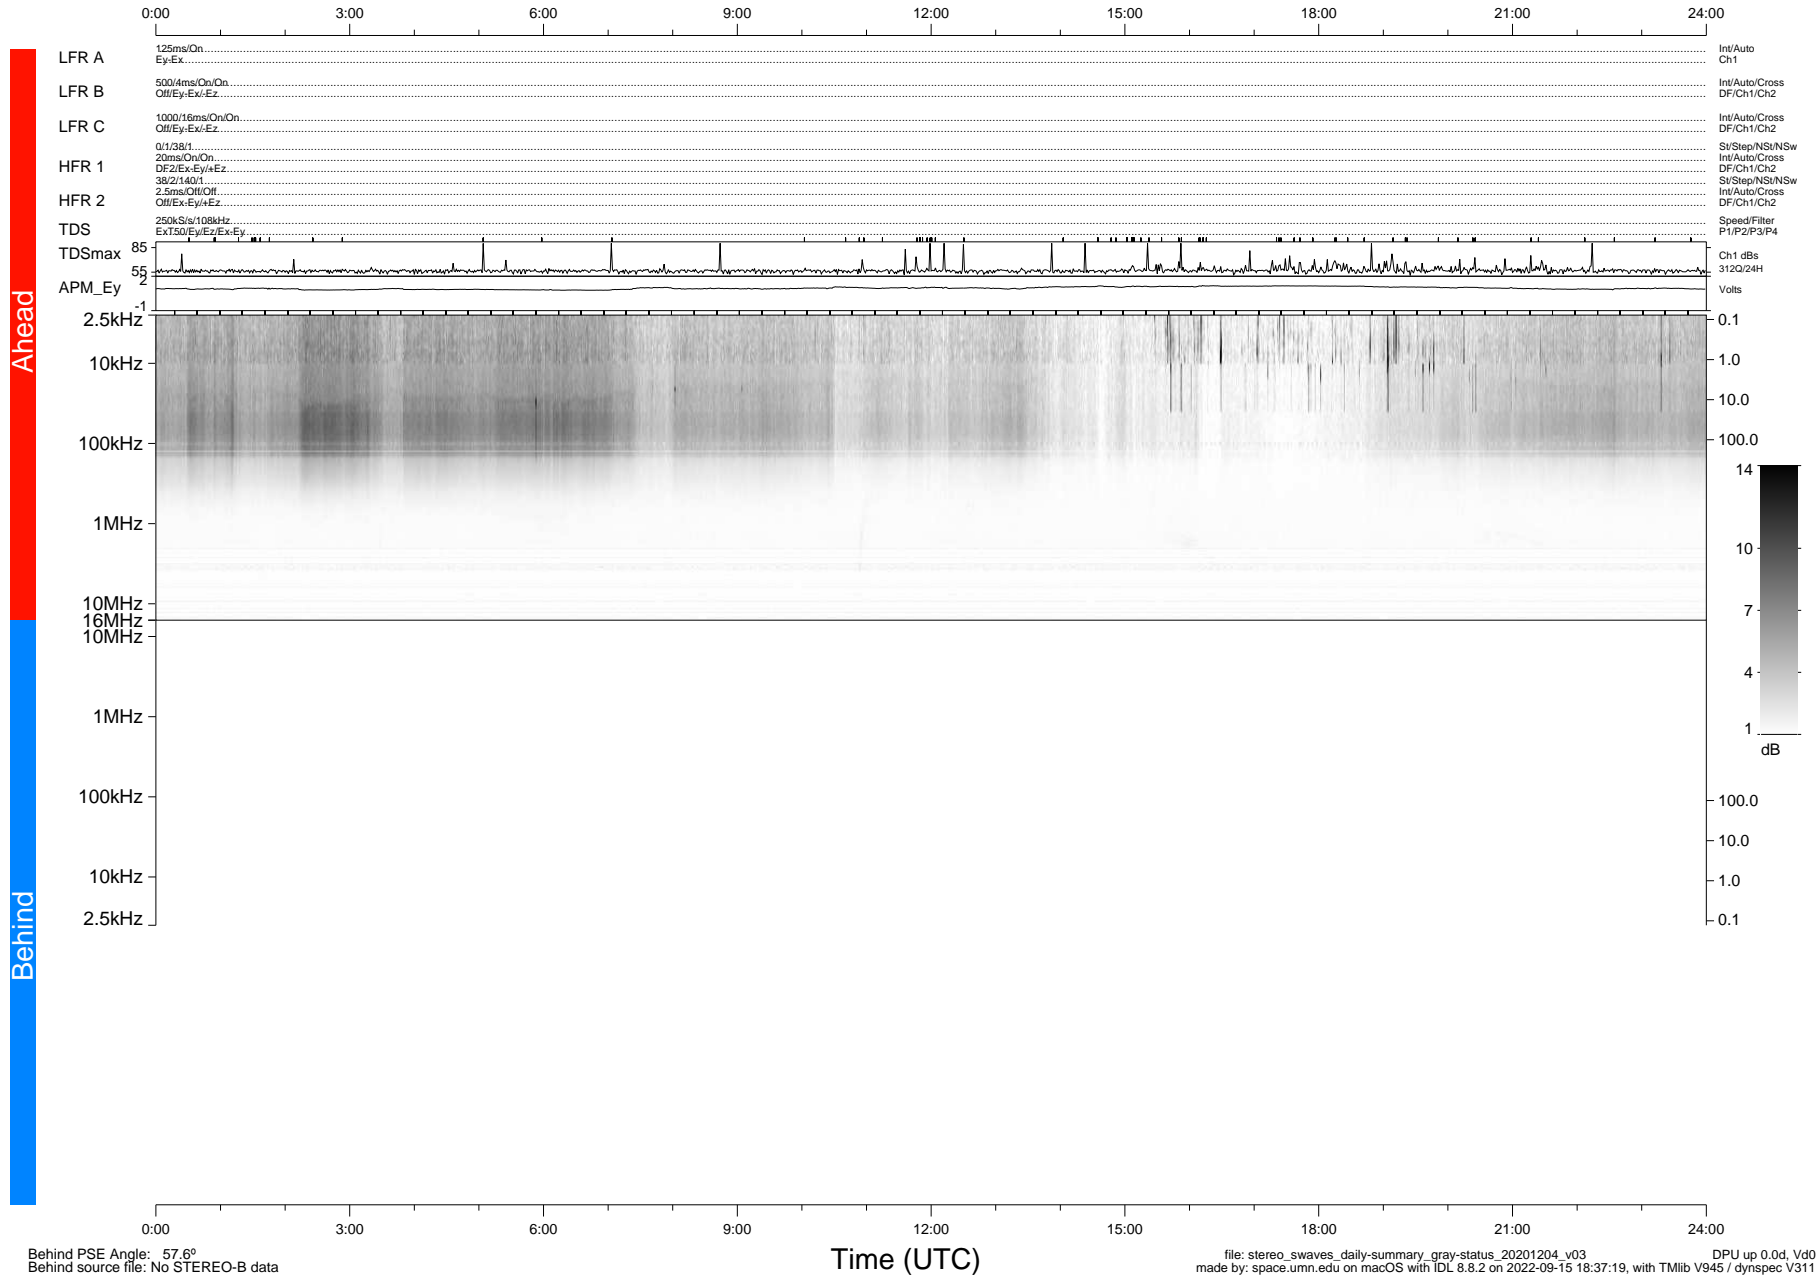

STEREO/WAVES Daily Summary - 04-Dec-2020 (DOY 339)

Ahead source file: swaves_ahead_2020_339_1_05.fin (Recovery: 100.0% HK, 100% Pkts)
 Ahead PSE Angle: -57.6°

DPU up 1976.9d, V412d32

Behind PSE Angle: 57.6°
 Behind source file: No STEREO-B data

Time (UTC)

file: stereo_swaves_daily-summary_gray-status_20201204_v03 DPU up 0.0d, Vd0
 made by: space.umn.edu on macOS with TDL 8.8.2 on 2022-09-15 18:37:19, with Tlib V945 / dynspec V311