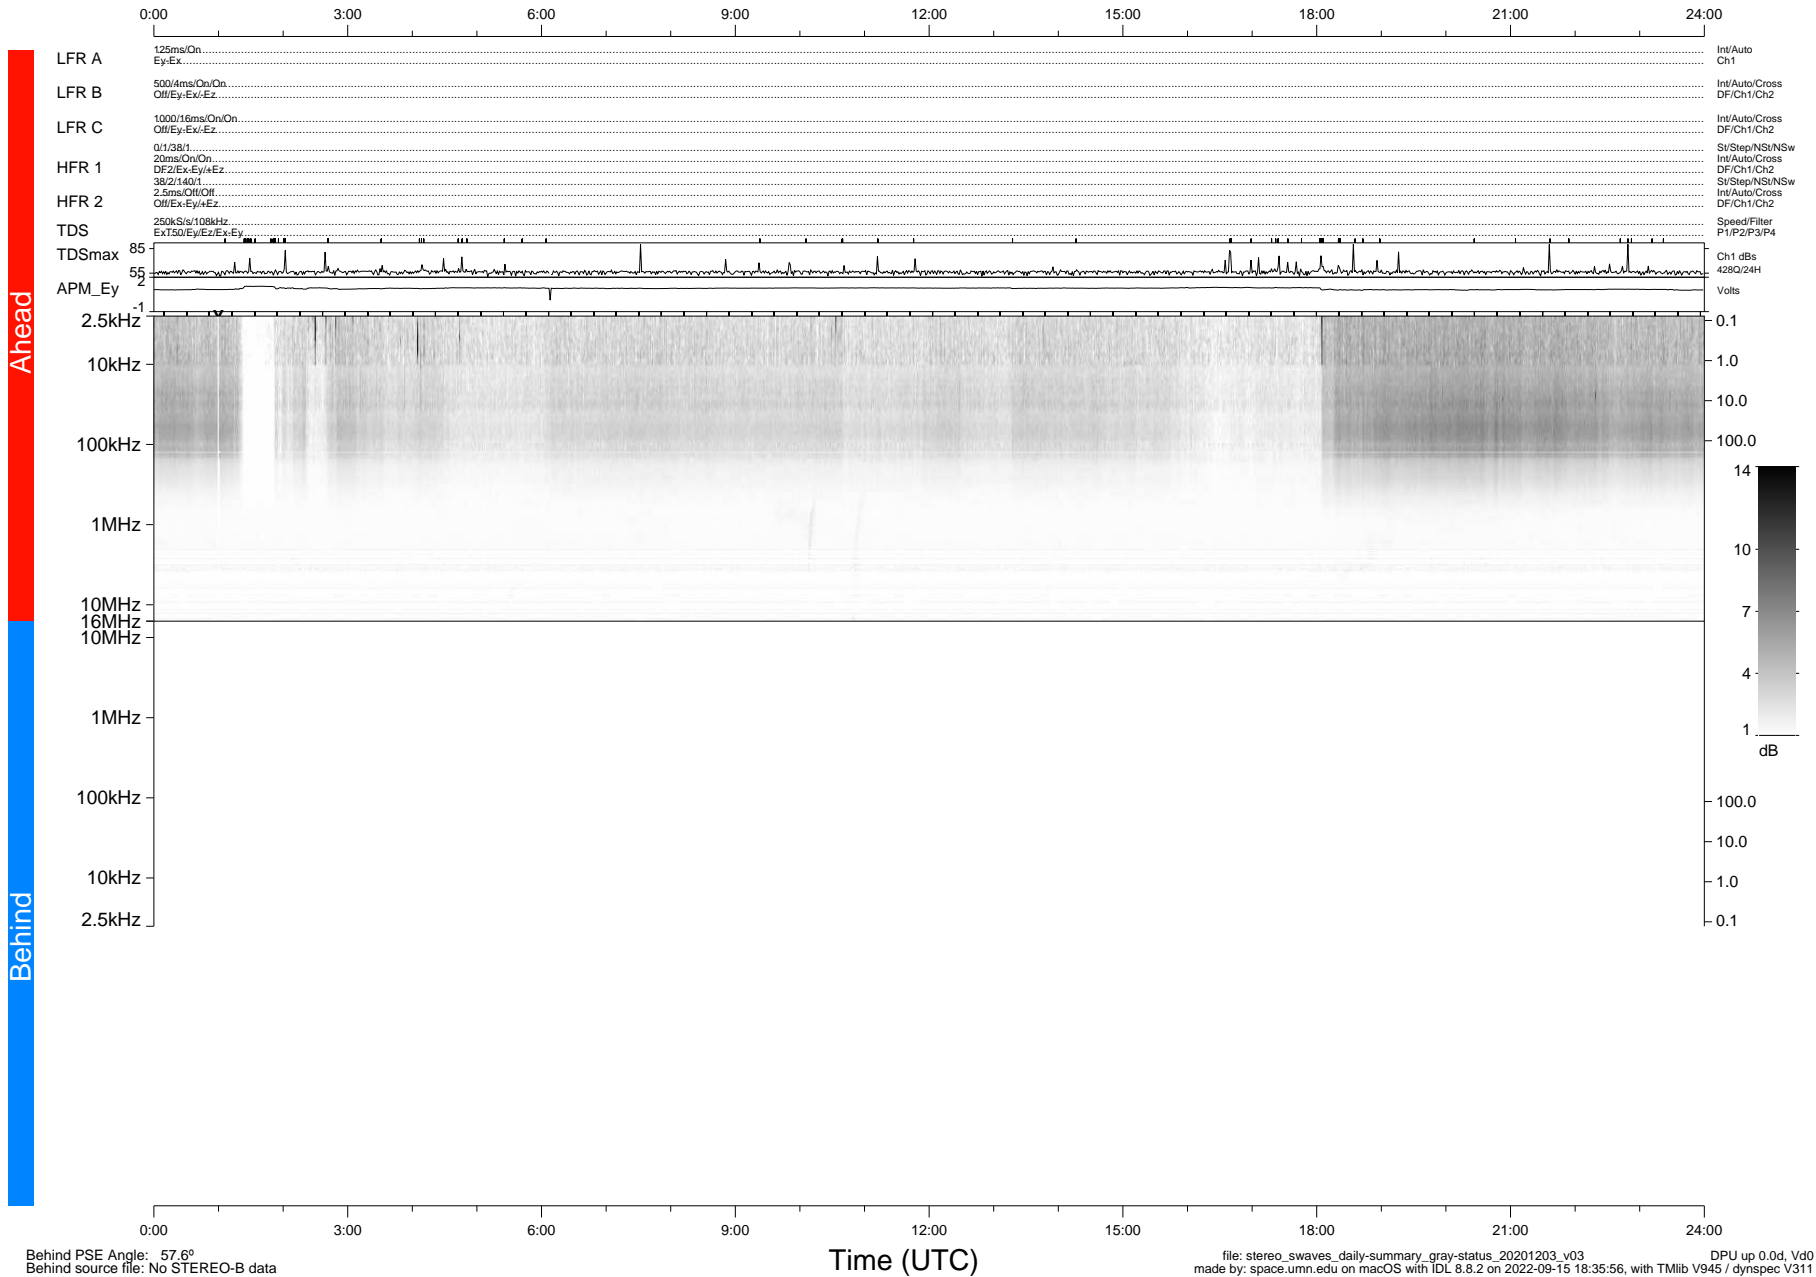

# STEREO/WAVES Daily Summary - 03-Dec-2020 (DOY 338)

Ahead source file: swaves\_ahead\_2020\_338\_1\_05.fin (Recovery: 100.1% HK, 118% Pkts)  
 Ahead PSE Angle: -57.9°

DPU up 1975.9d, V412d32

Behind PSE Angle: 57.6°  
 Behind source file: No STEREO-B data

Time (UTC)

file: stereo\_swaves\_daily-summary\_gray-status\_20201203\_v03 DPU up 0.0d, Vd0  
 made by: space.umn.edu on macOS with IDL 8.8.2 on 2022-09-15 18:35:56, with Tlib V945 / dynspec V311