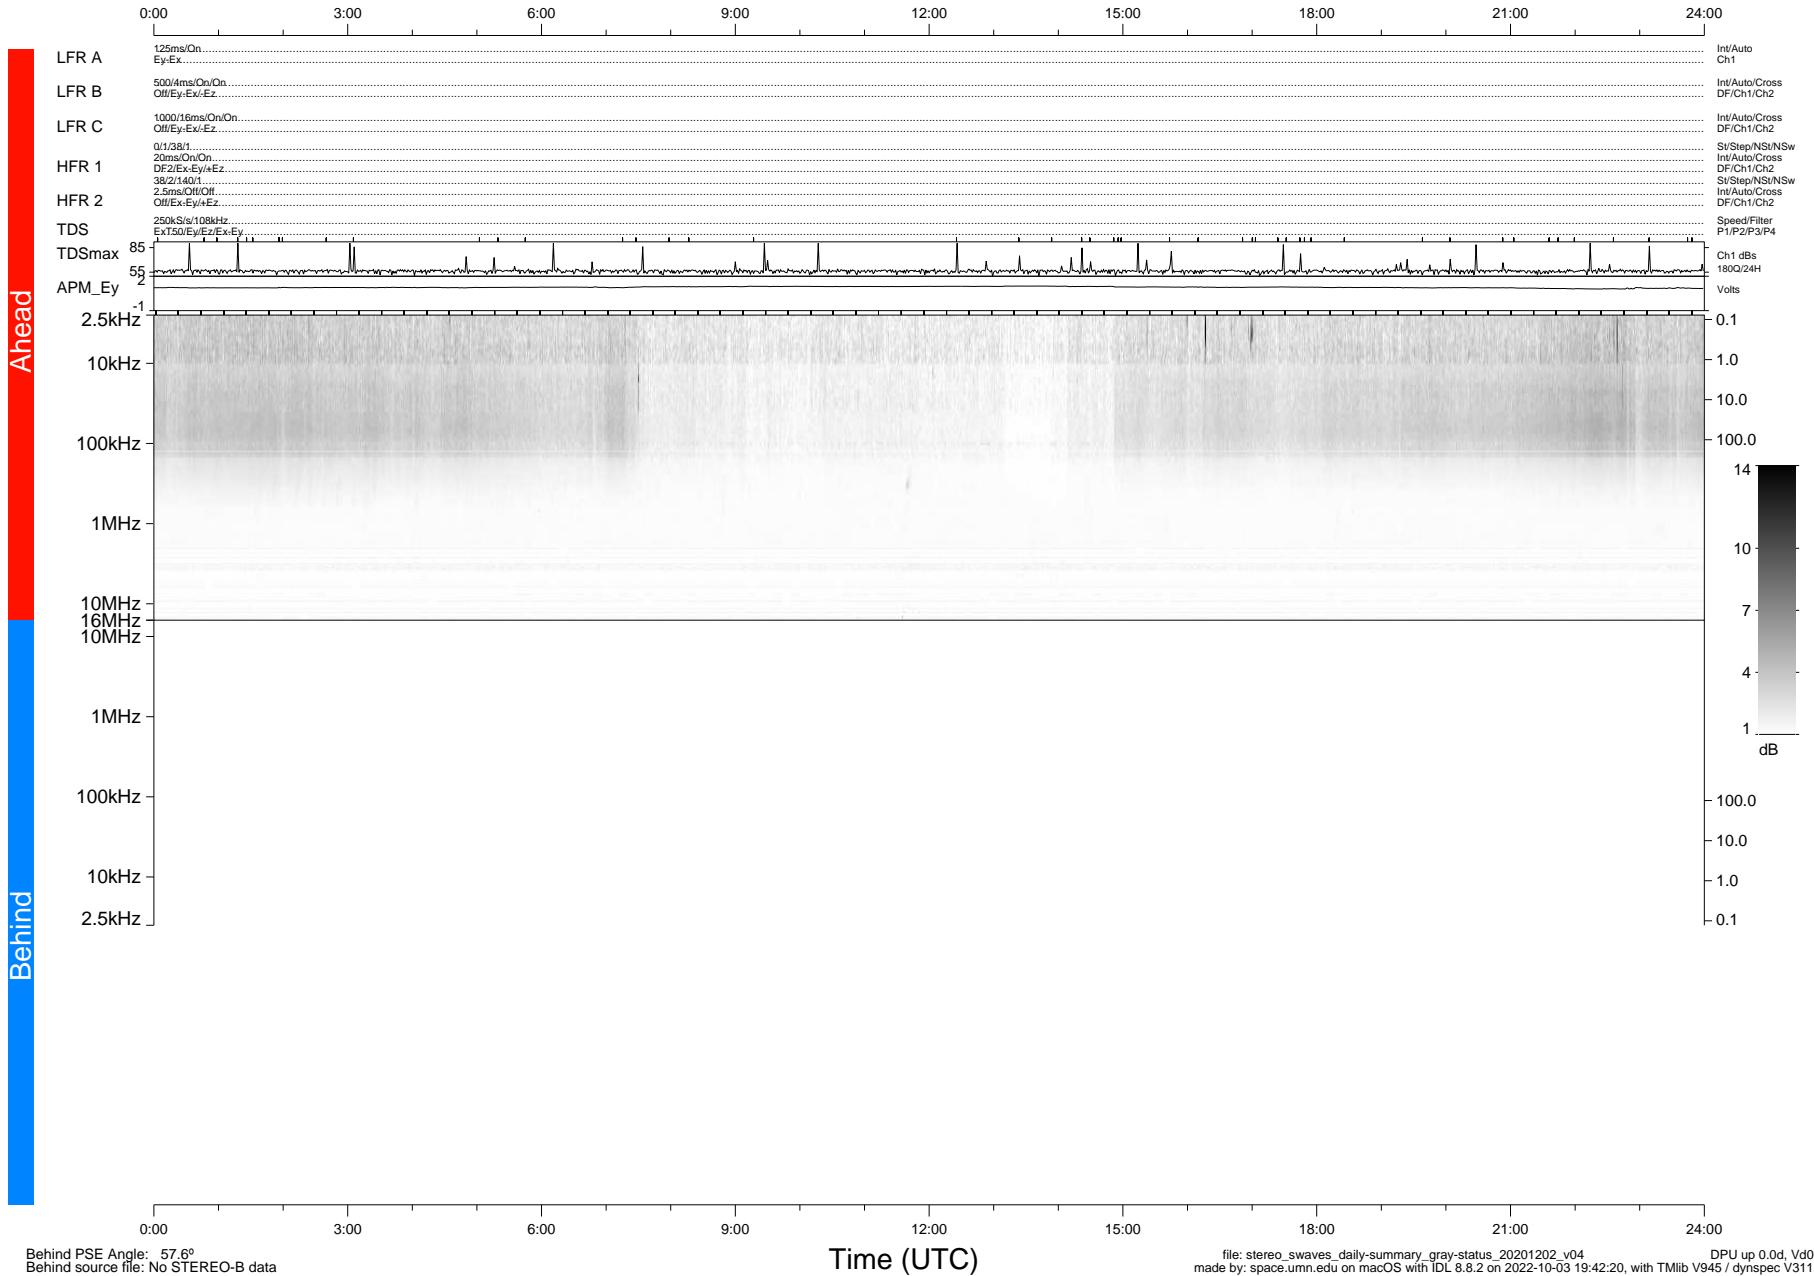

STEREO/WAVES Daily Summary - 02-Dec-2020 (DOY 337)

Ahead source file: swaves_ahead_2020_337_1_05.fin (Recovery: 100.0% HK, 81% Pkts)
 Ahead PSE Angle: -57.9°

DPU up 1974.9d, V412d32

Behind PSE Angle: 57.6°
 Behind source file: No STEREO-B data

file: stereo_swaves_daily-summary_gray-status_20201202_v04 DPU up 0.0d, Vd0
 made by: space.umn.edu on macOS with IDL 8.8.2 on 2022-10-03 19:42:20, with Tlib V945 / dynspec V311