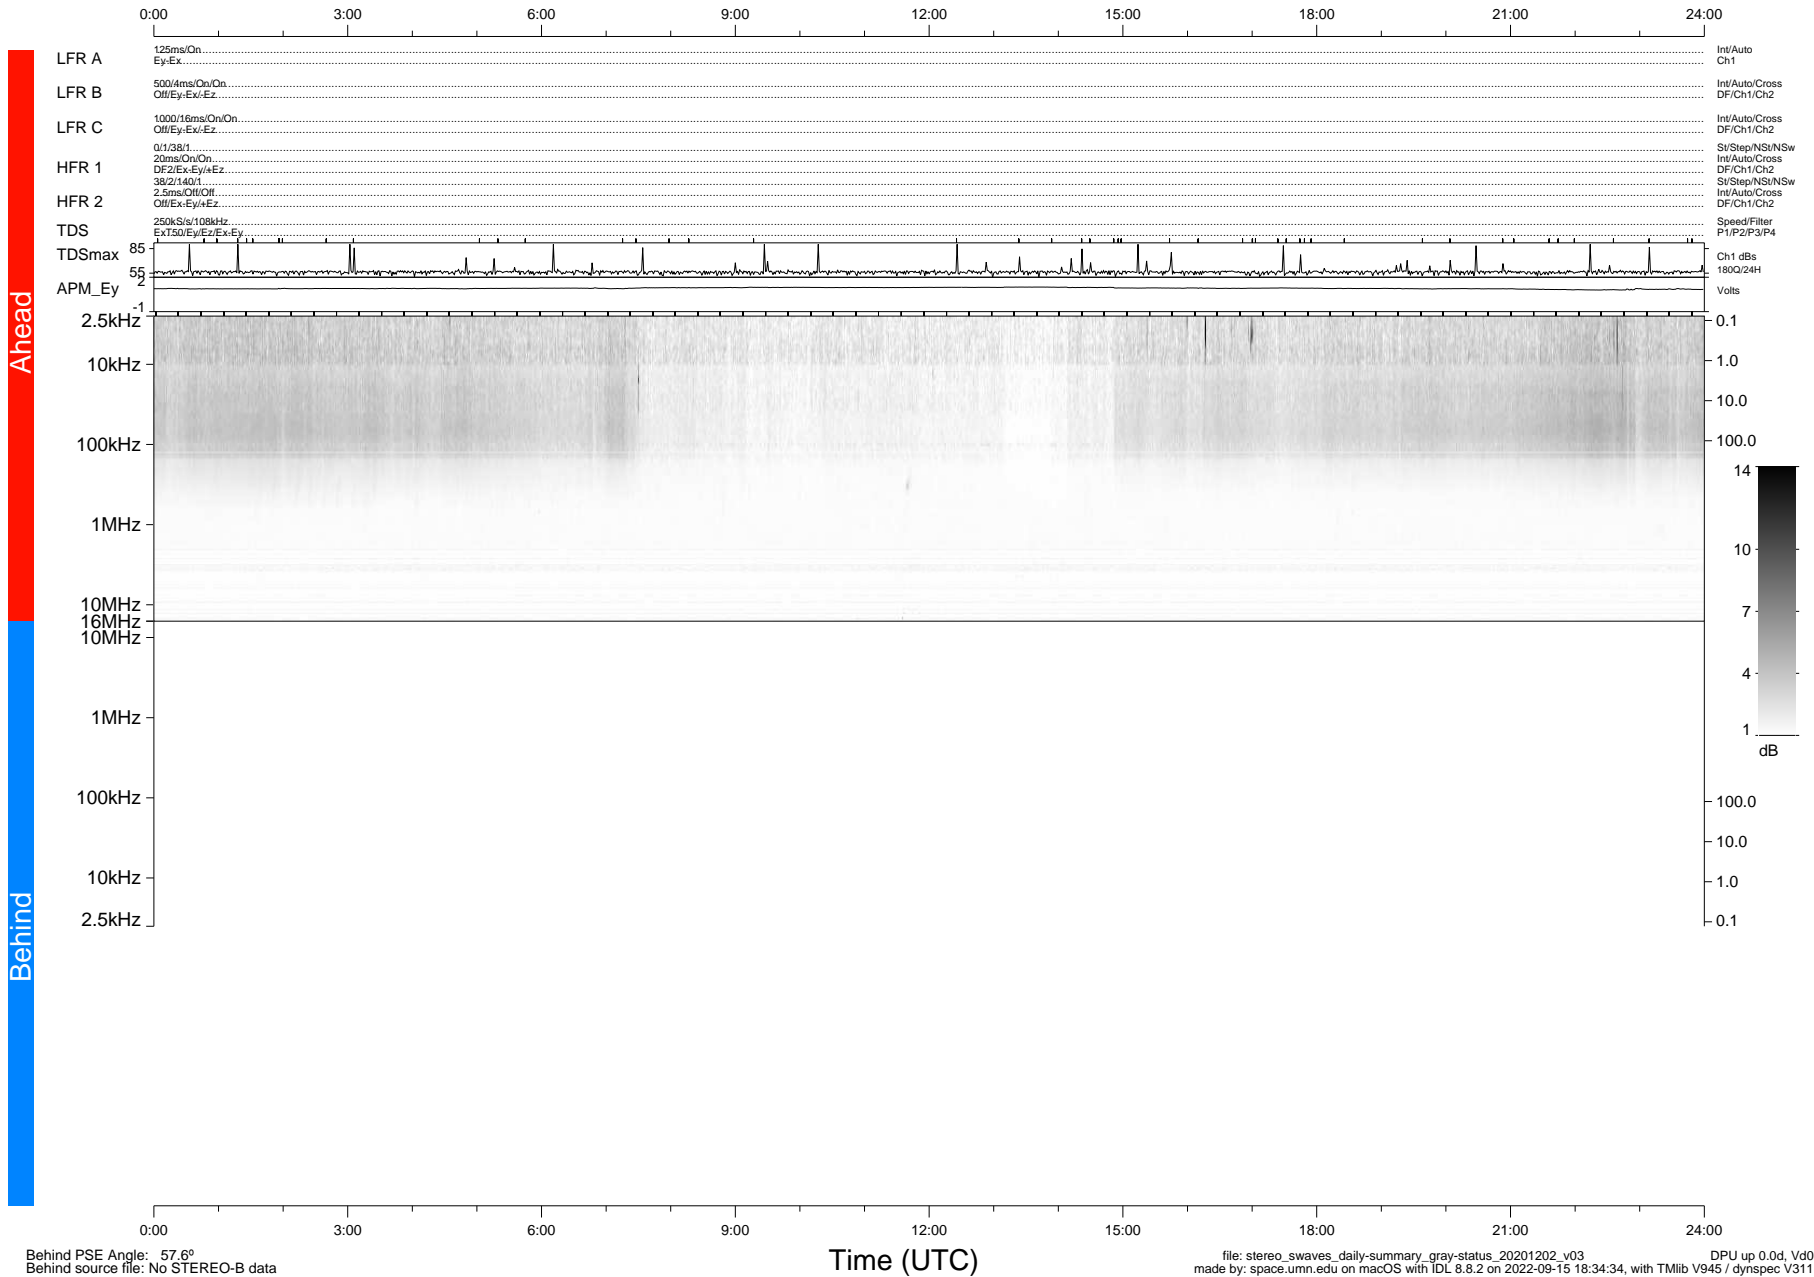

# STEREO/WAVES Daily Summary - 02-Dec-2020 (DOY 337)

Ahead source file: swaves\_ahead\_2020\_337\_1\_05.fin (Recovery: 100.0% HK, 81% Pkts)  
 Ahead PSE Angle: -57.9°

DPU up 1974.9d, V412d32

Behind PSE Angle: 57.6°  
 Behind source file: No STEREO-B data

file: stereo\_swaves\_daily-summary\_gray-status\_20201202\_v03 DPU up 0.0d, Vd0  
 made by: space.umn.edu on macOS with IDL 8.8.2 on 2022-09-15 18:34:34, with Tlib V945 / dynspec V311