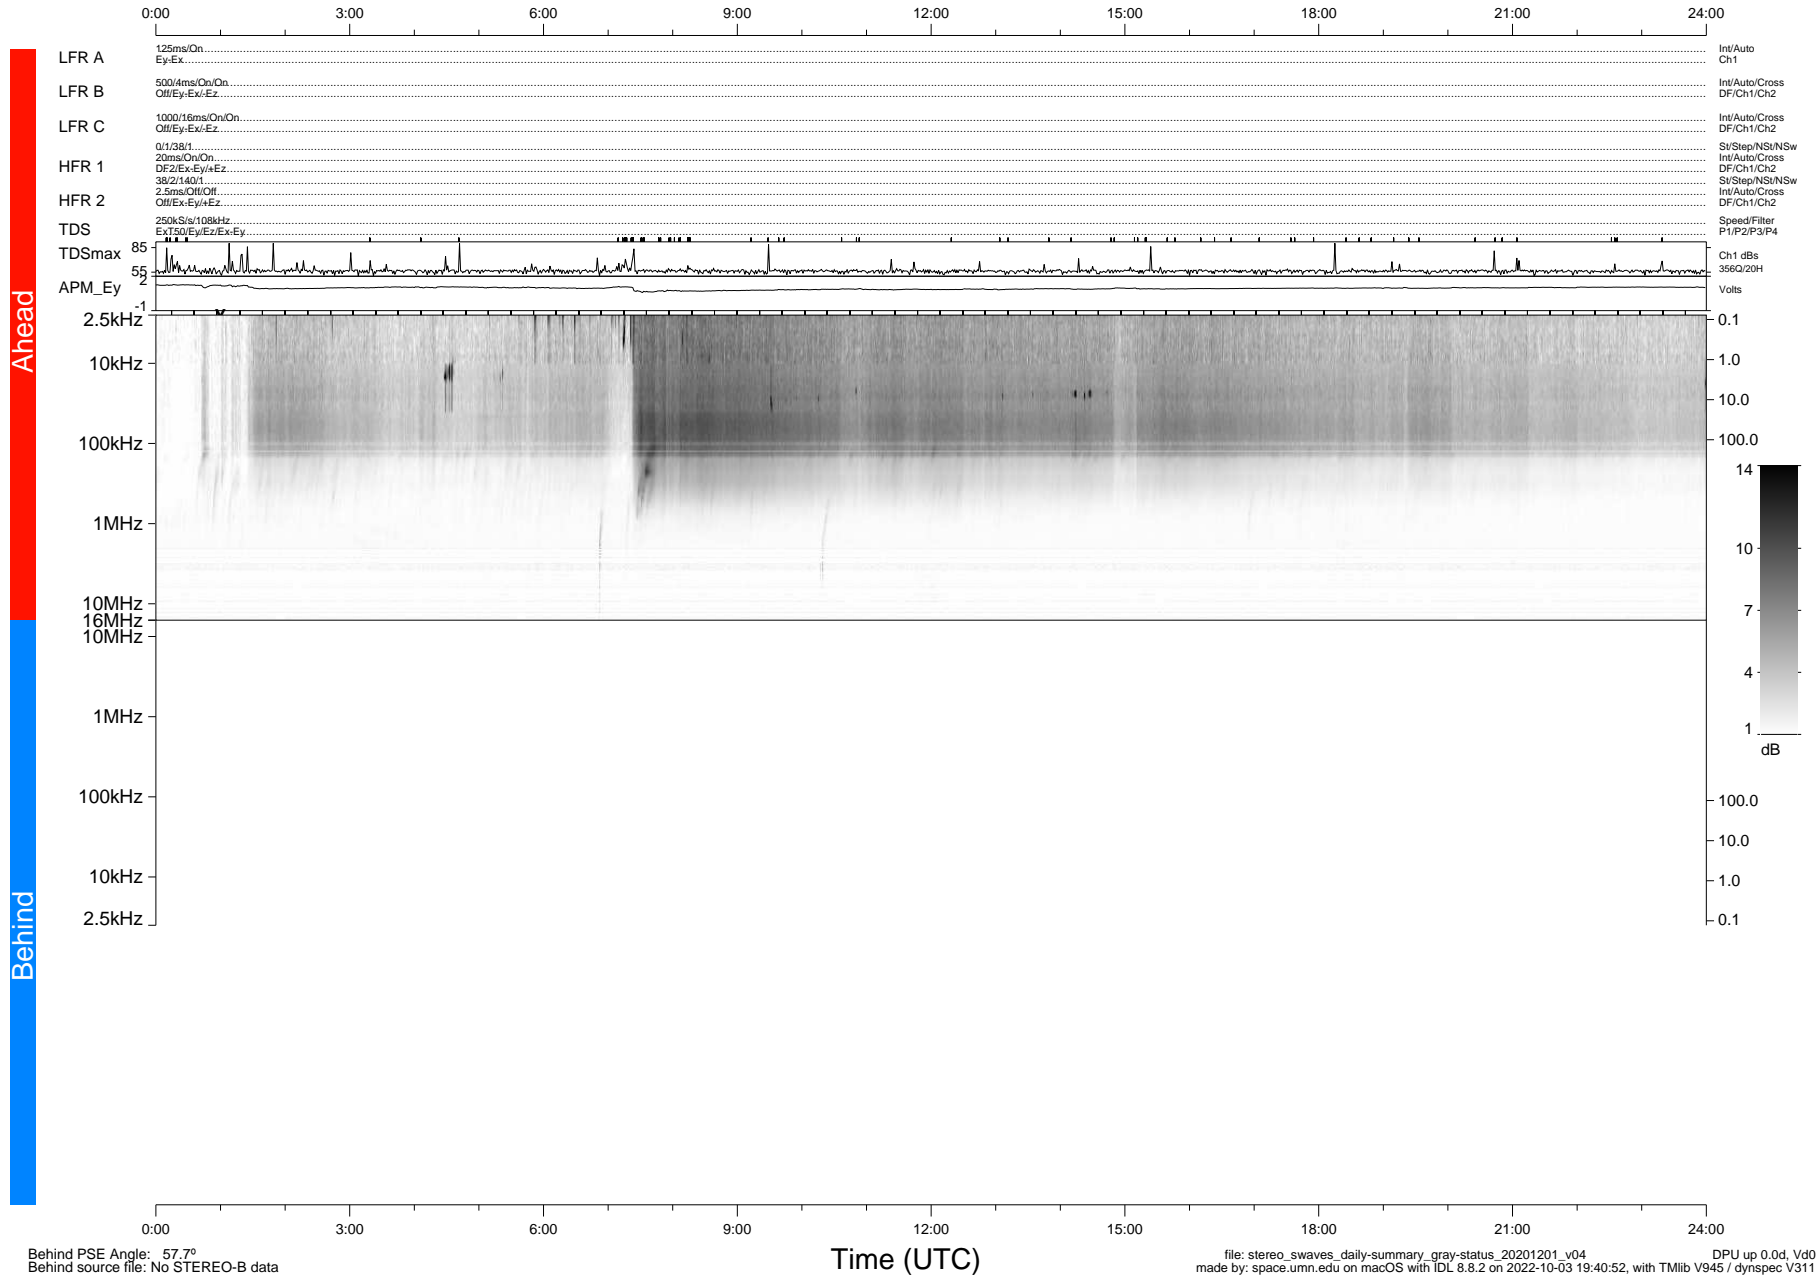

STEREO/WAVES Daily Summary - 01-Dec-2020 (DOY 336)

Ahead source file: swaves_ahead_2020_336_1_05.fin (Recovery: 100.0% HK, 106% Pkts)
 Ahead PSE Angle: -57.9°

DPU up 1973.9d, V412d32

Behind PSE Angle: 57.7°
 Behind source file: No STEREO-B data

file: stereo_swaves_daily-summary_gray-status_20201201_v04
 made by: space.umn.edu on macOS with IDL 8.8.2 on 2022-10-03 19:40:52, with Tlib V945 / dynspec V311
 DPU up 0.0d, Vd0