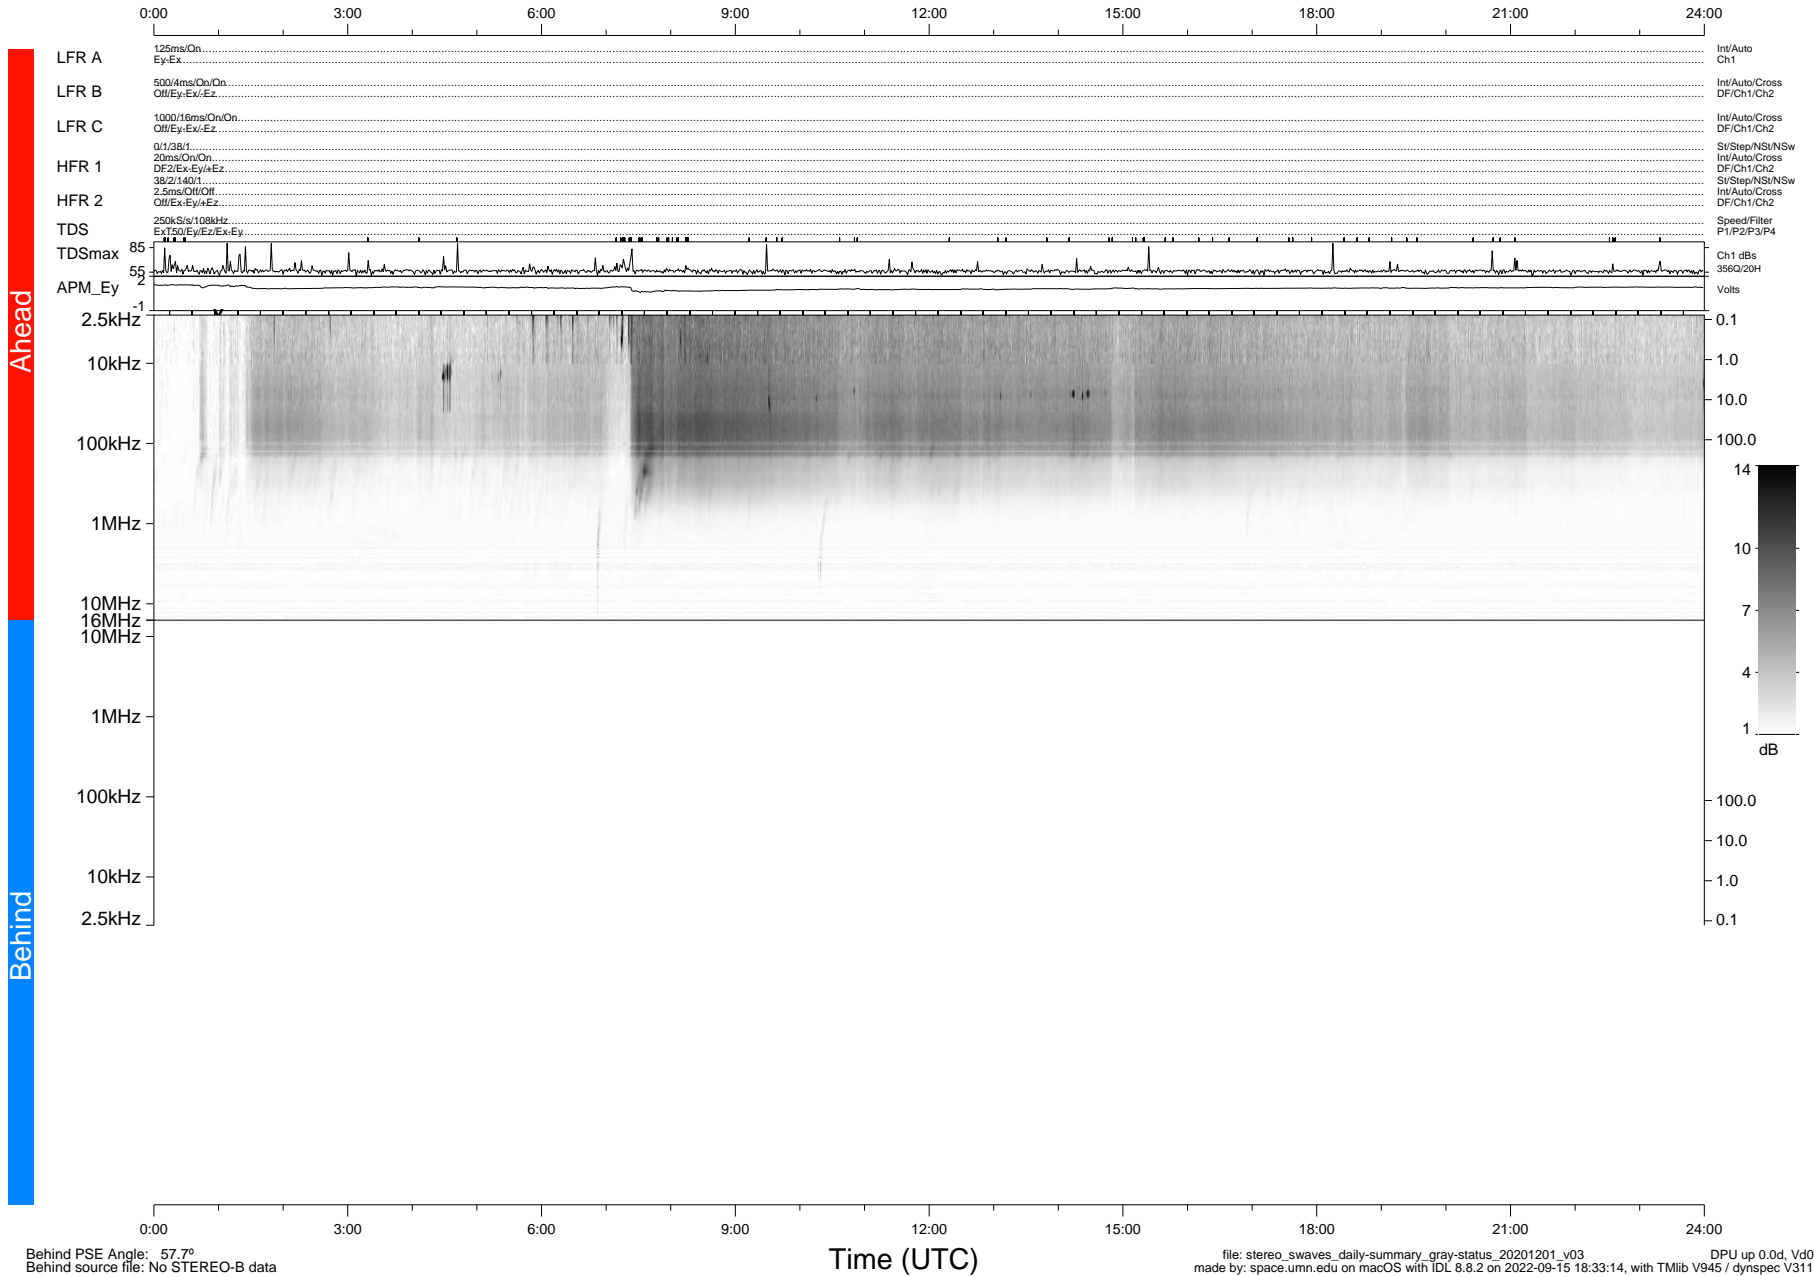

STEREO/WAVES Daily Summary - 01-Dec-2020 (DOY 336)

Ahead source file: swaves_ahead_2020_336_1_05.fin (Recovery: 100.0% HK, 106% Pkts)
 Ahead PSE Angle: -57.9°

DPU up 1973.9d, V412d32

Behind PSE Angle: 57.7°
 Behind source file: No STEREO-B data

file: stereo_swaves_daily-summary_gray-status_20201201_v03
 made by: space.umn.edu on macOS with IDL 8.8.2 on 2022-09-15 18:33:14, with Tlib V945 / dynspec V311
 DPU up 0.0d, Vd0