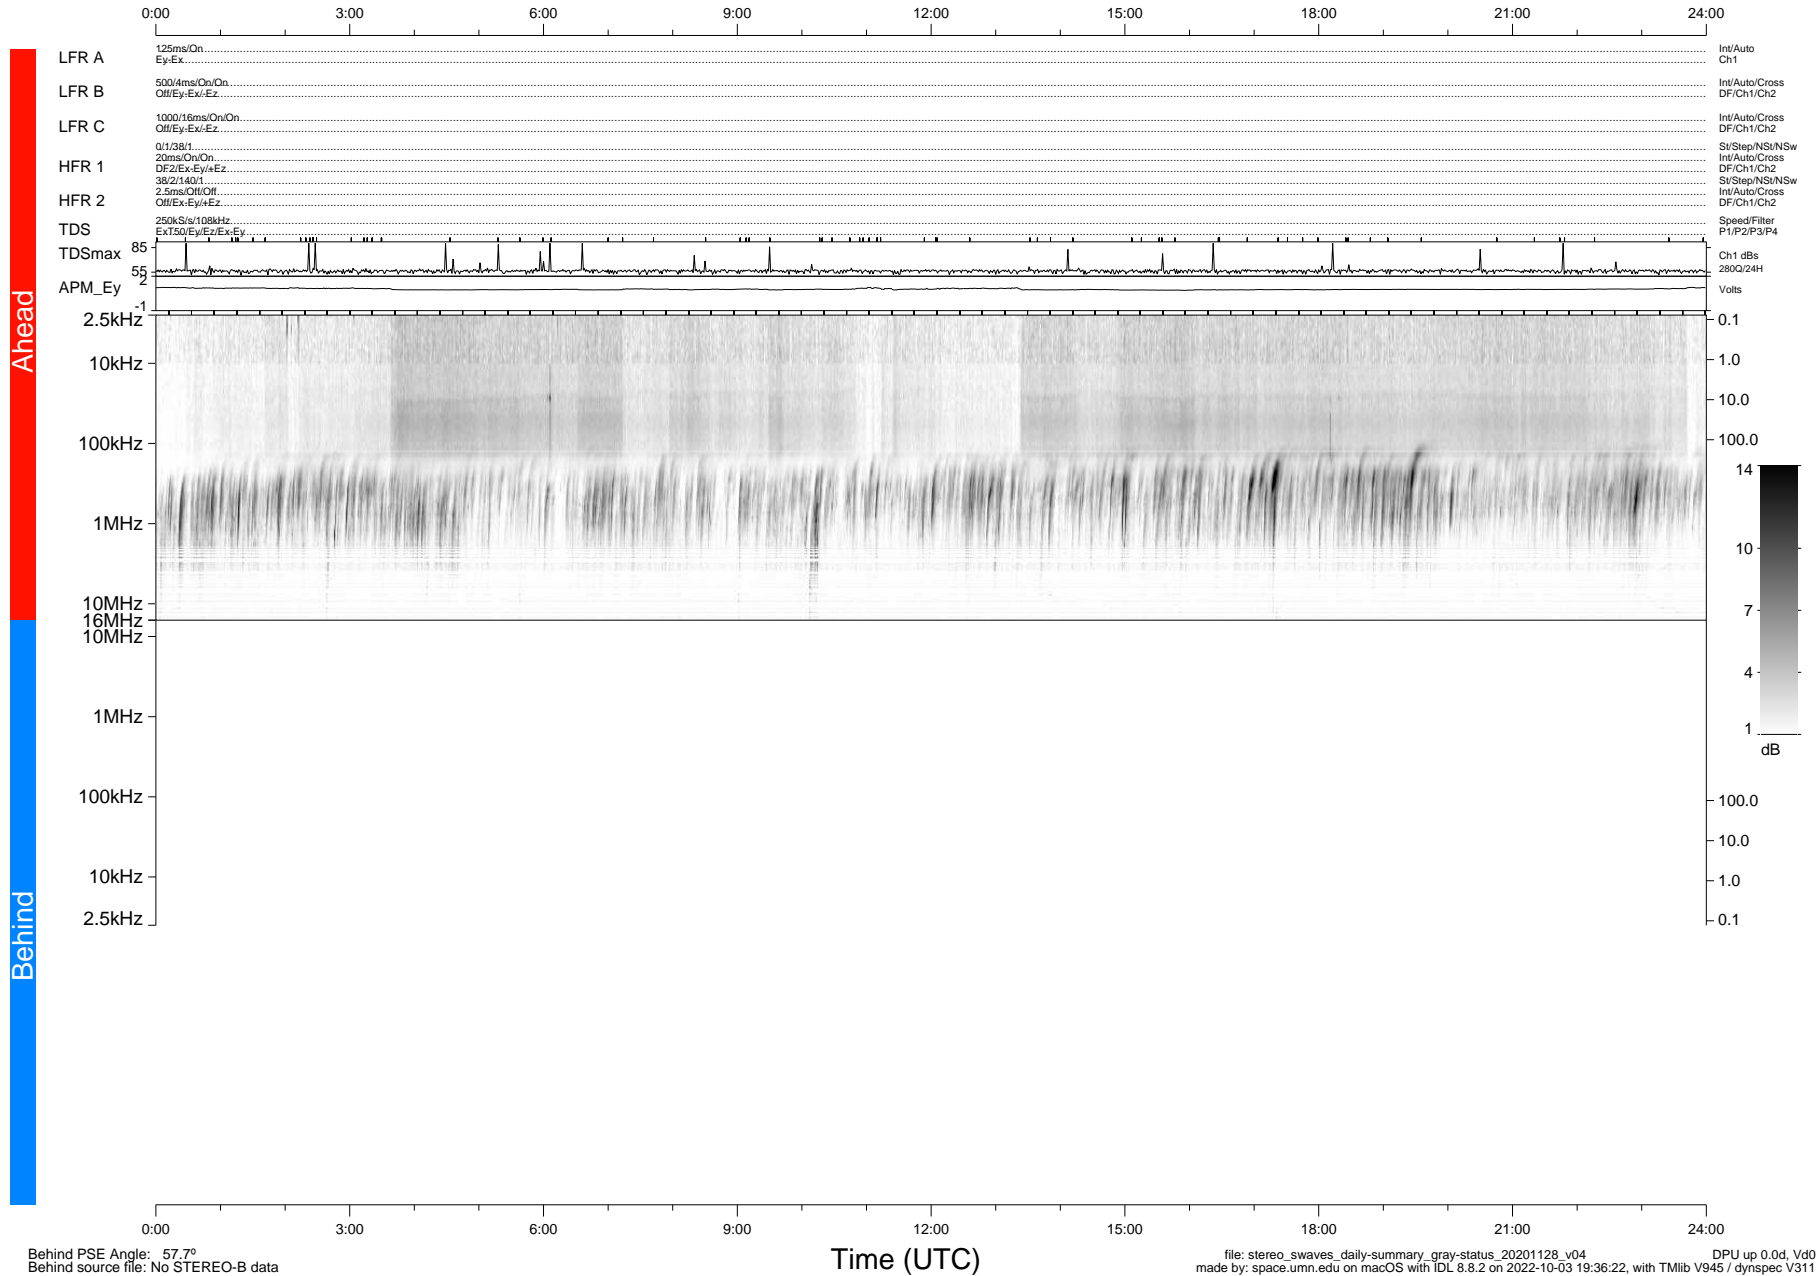

STEREO/WAVES Daily Summary - 28-Nov-2020 (DOY 333)

Ahead source file: swaves_ahead_2020_333_1_05.fin (Recovery: 100.0% HK, 96% Pkts)
 Ahead PSE Angle: -58.0°

DPU up 1970.9d, V412d32

Behind PSE Angle: 57.7°
 Behind source file: No STEREO-B data

file: stereo_swaves_daily-summary_gray-status_20201128_v04
 made by: space.umn.edu on macOS with IDL 8.8.2 on 2022-10-03 19:36:22, with Tlib V945 / dynspec V311
 DPU up 0.0d, Vd0