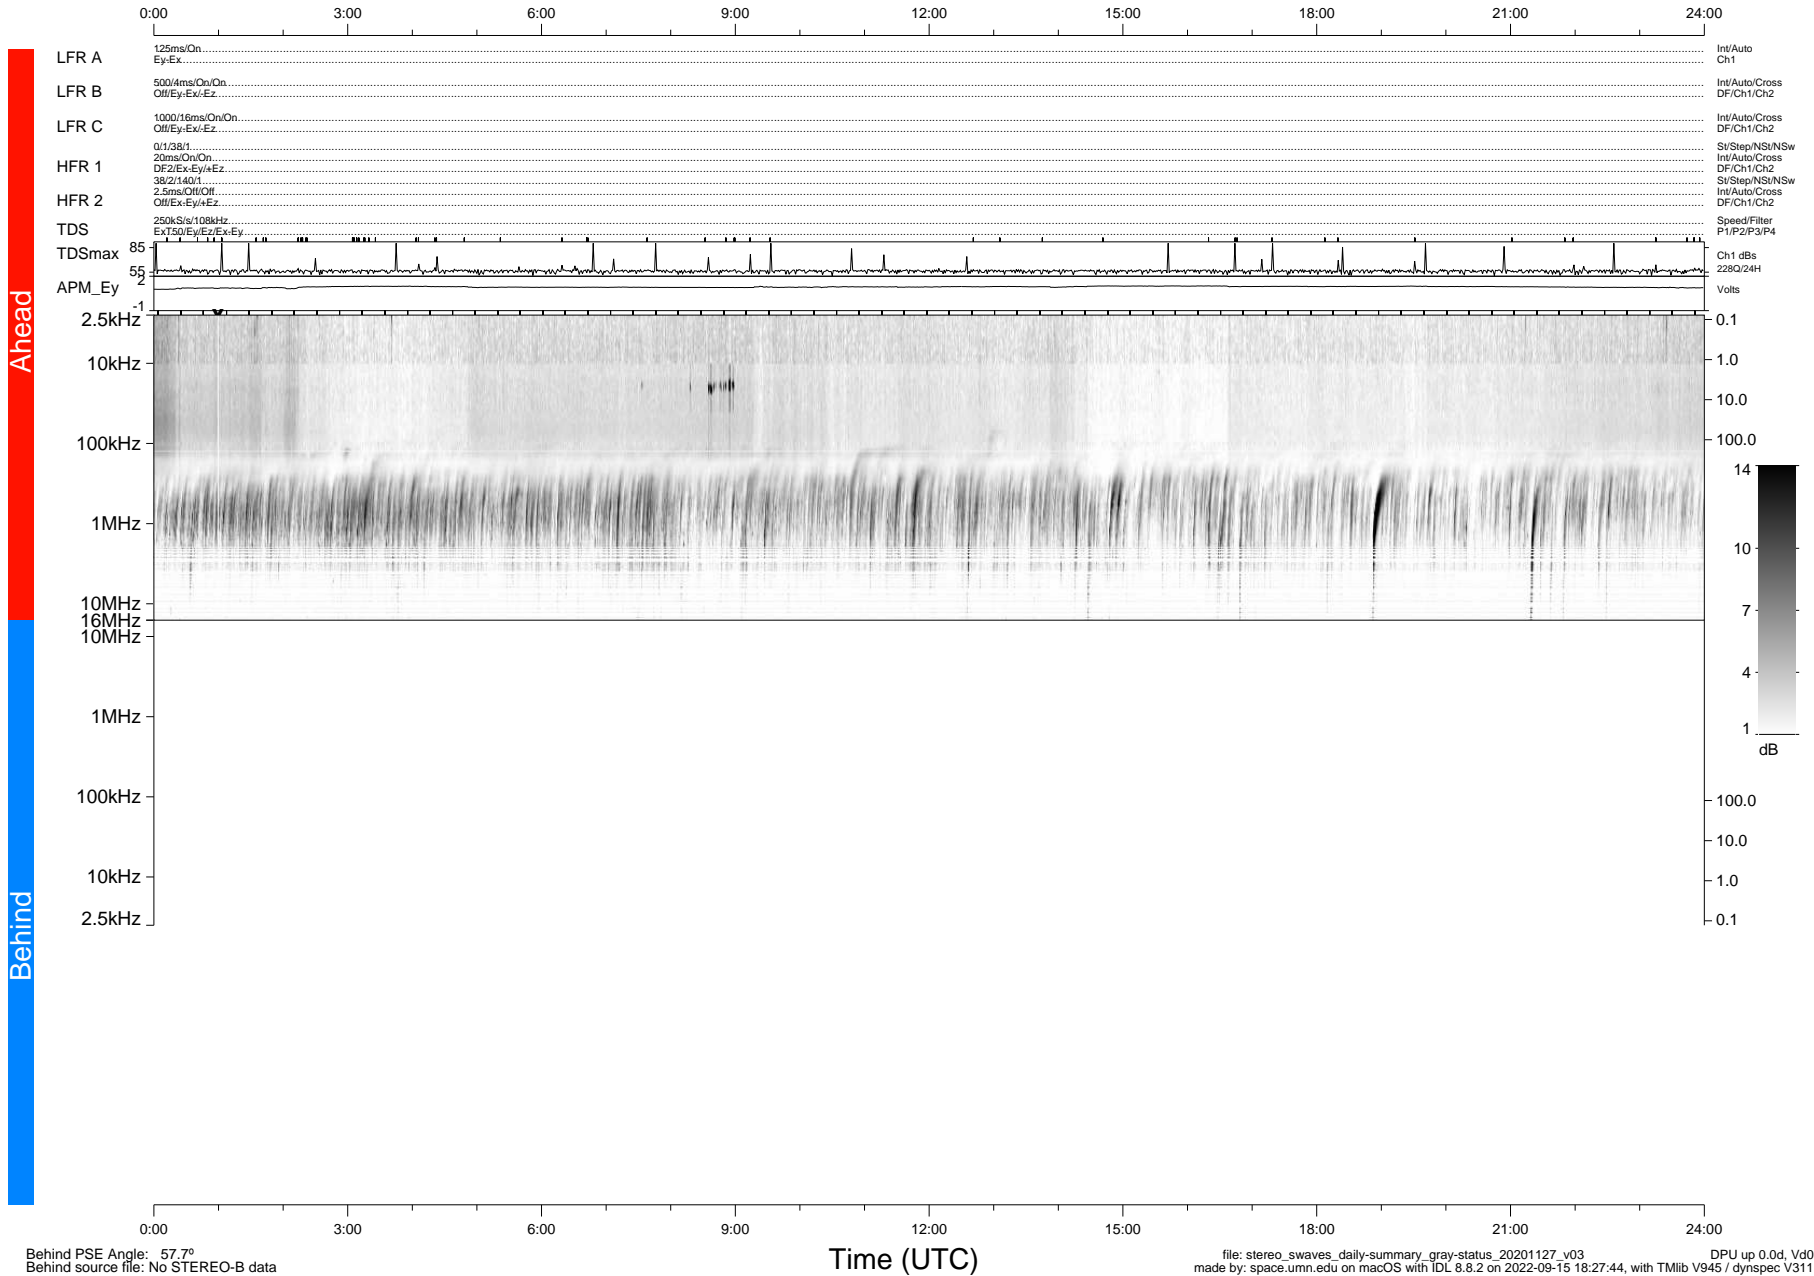

STEREO/WAVES Daily Summary - 27-Nov-2020 (DOY 332)

Ahead source file: swaves_ahead_2020_332_1_05.fin (Recovery: 100.0% HK, 88% Pkts)
 Ahead PSE Angle: -58.1°

DPU up 1969.9d, V412d32

Behind PSE Angle: 57.7°
 Behind source file: No STEREO-B data

file: stereo_swaves_daily-summary_gray-status_20201127_v03
 made by: space.umn.edu on macOS with IDL 8.8.2 on 2022-09-15 18:27:44, with Tlib V945 / dynspec V311
 DPU up 0.0d, Vd0