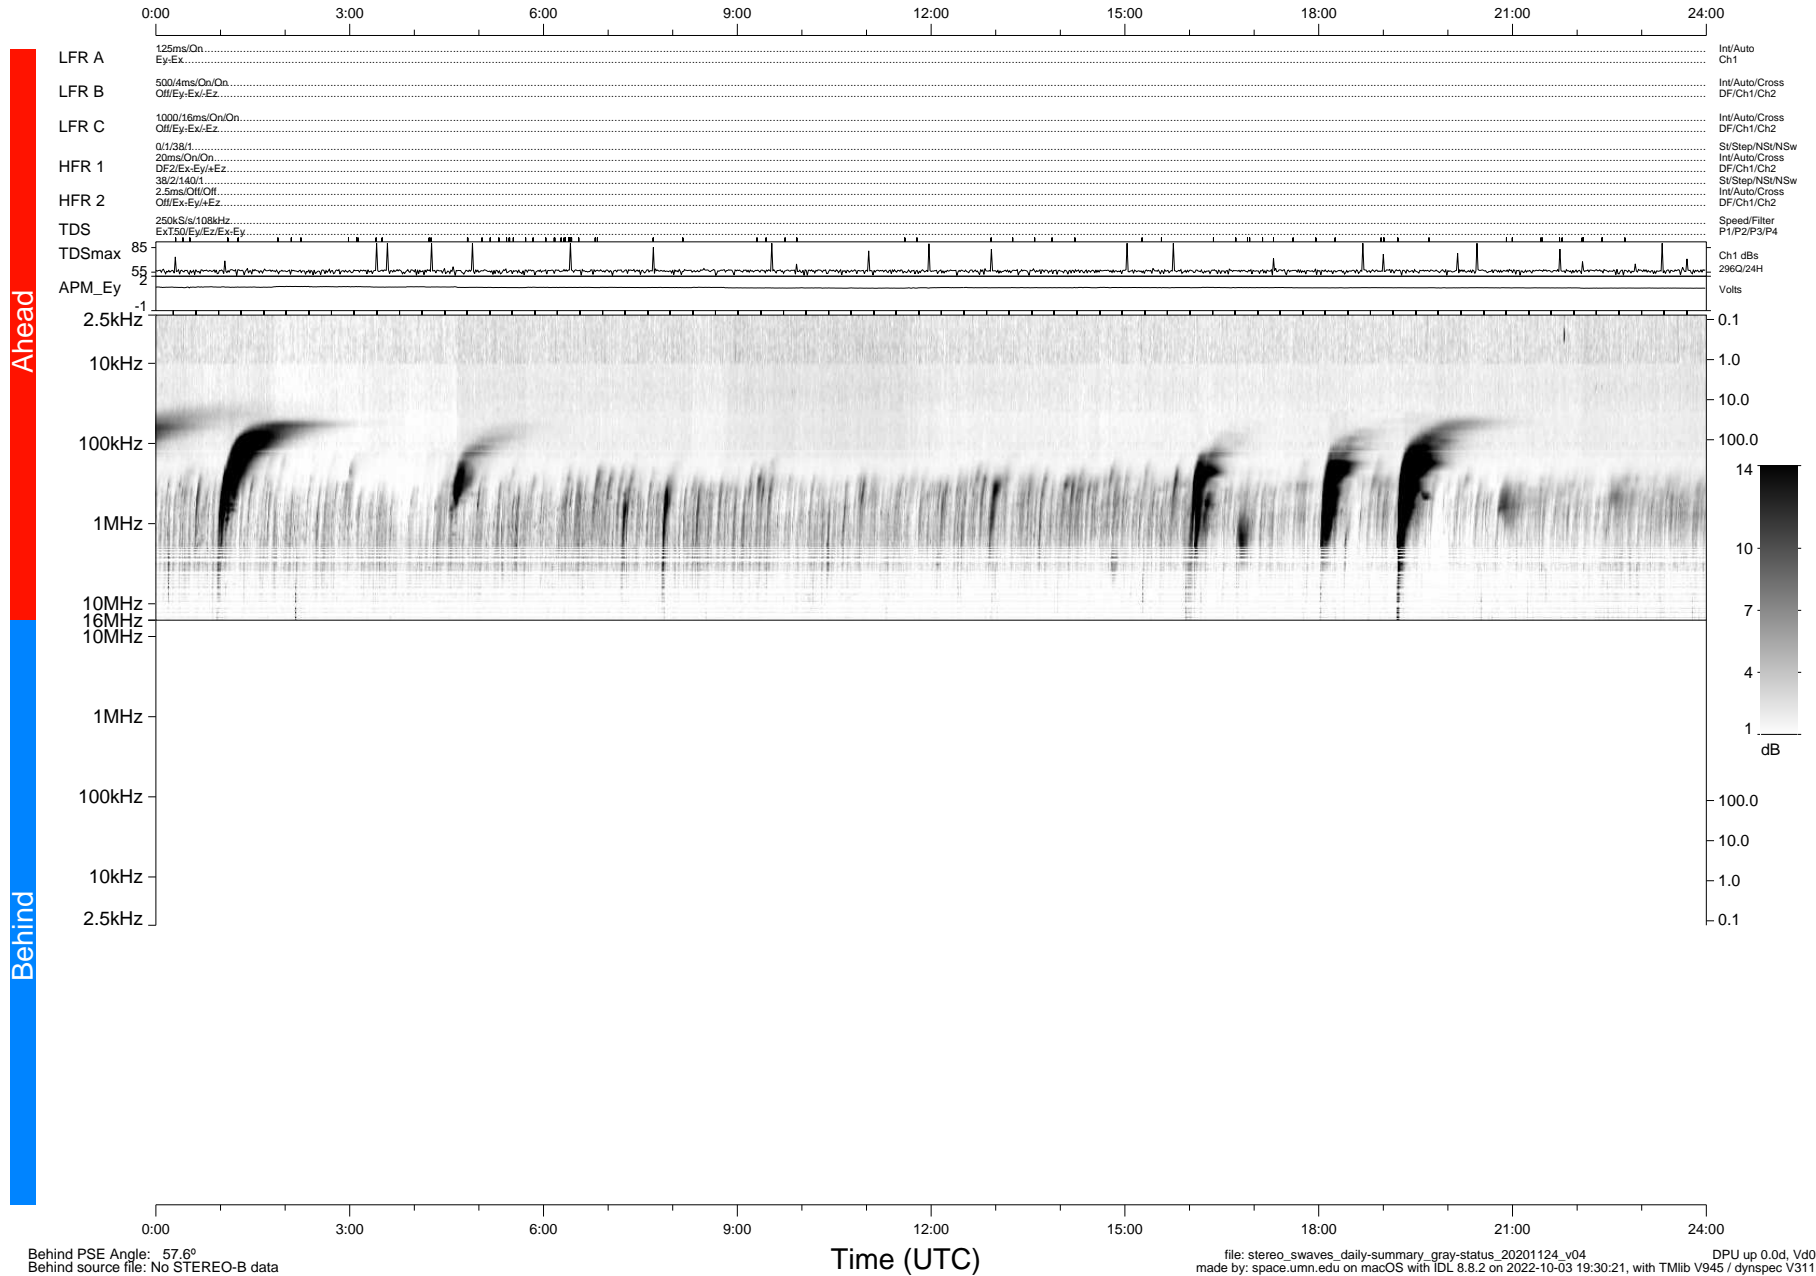

STEREO/WAVES Daily Summary - 24-Nov-2020 (DOY 329)

Ahead source file: swaves_ahead_2020_329_1_05.fin (Recovery: 100.0% HK, 98% Pkts)
 Ahead PSE Angle: -58.2°

DPU up 1966.9d, V412d32

Behind PSE Angle: 57.6°
 Behind source file: No STEREO-B data

file: stereo_swaves_daily-summary_gray-status_20201124_v04 DPU up 0.0d, Vd0
 made by: space.umn.edu on macOS with IDL 8.8.2 on 2022-10-03 19:30:21, with Tlib V945 / dynspec V311