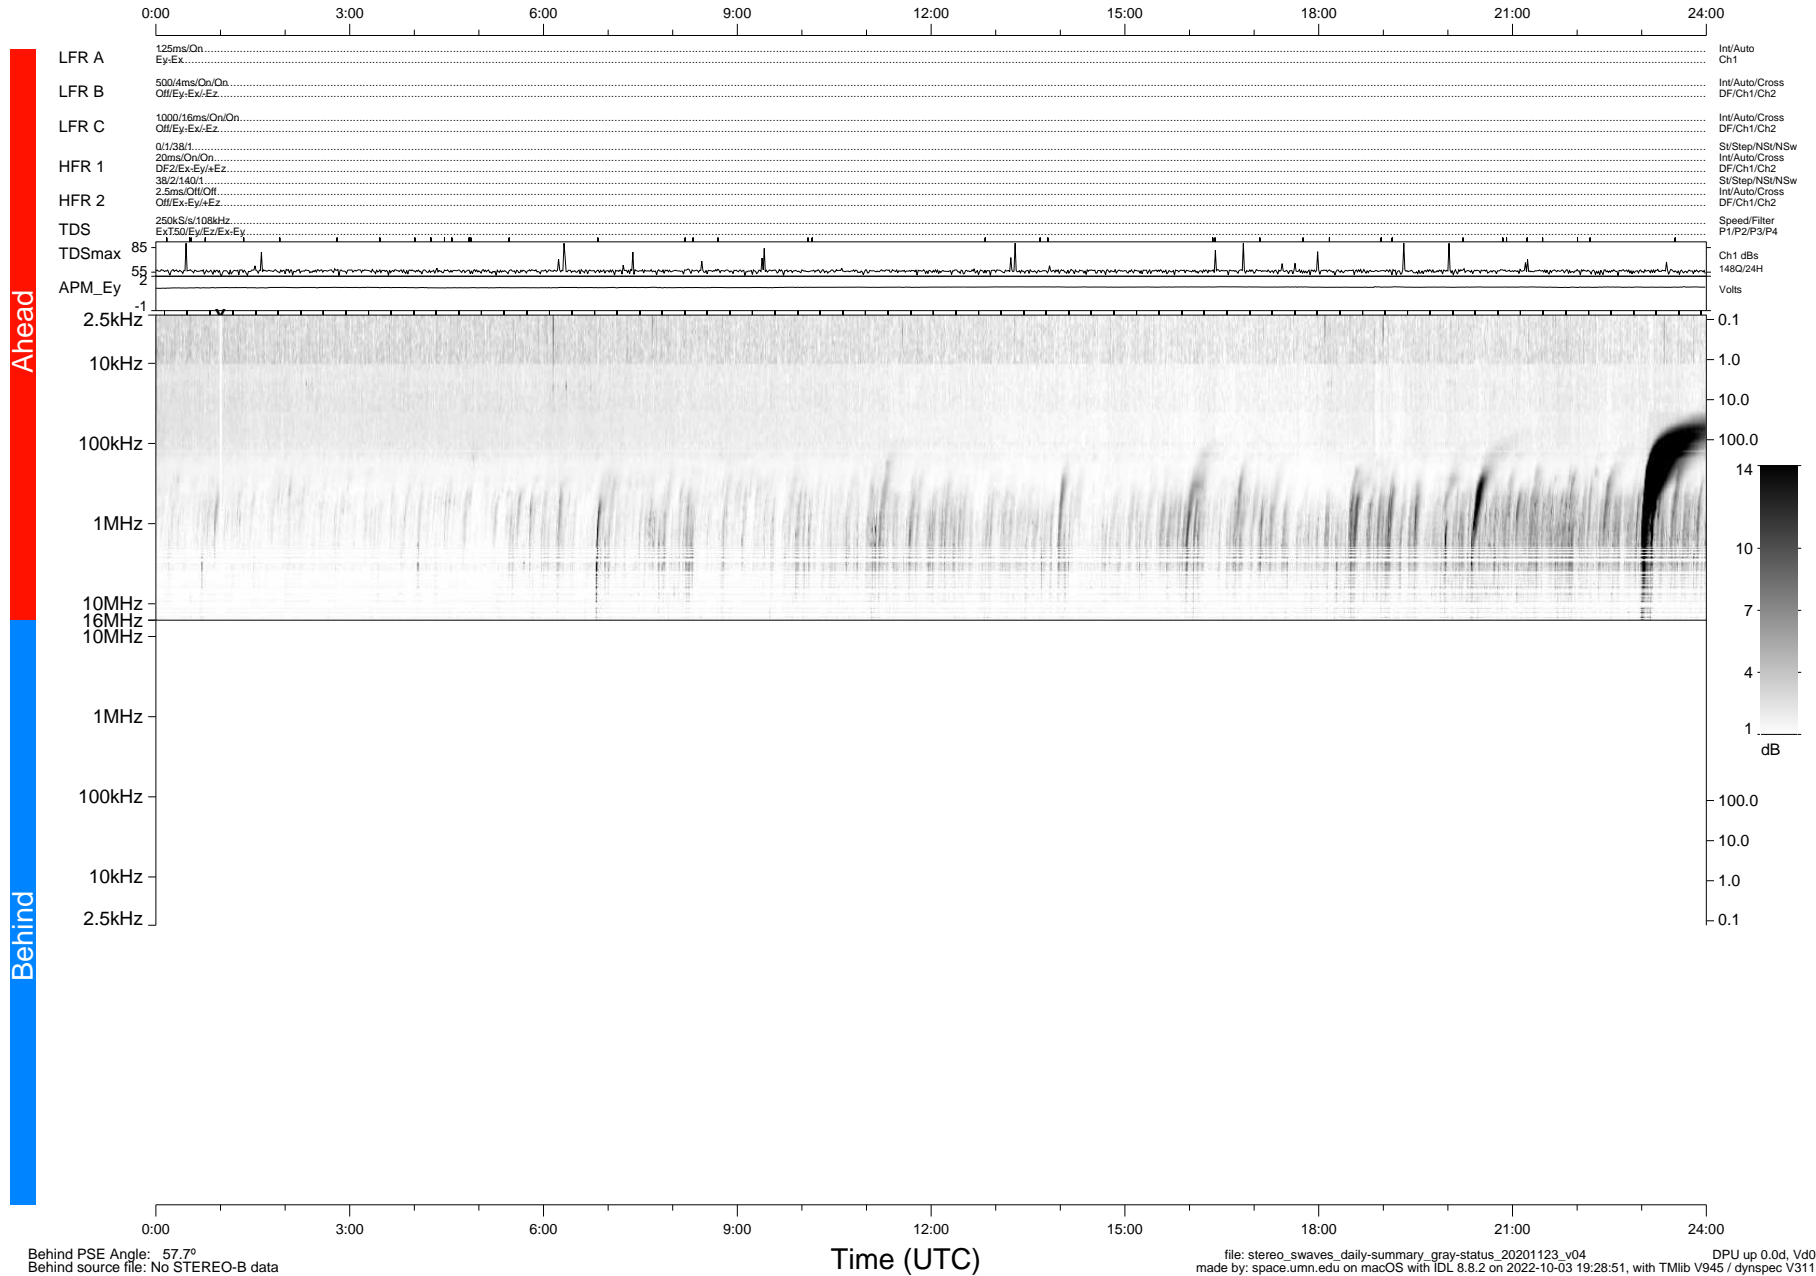

STEREO/WAVES Daily Summary - 23-Nov-2020 (DOY 328)

Ahead source file: swaves_ahead_2020_328_1_05.fin (Recovery: 100.0% HK, 77% Pkts)
 Ahead PSE Angle: -58.2°

DPU up 1965.9d, V412d32

Behind PSE Angle: 57.7°
 Behind source file: No STEREO-B data

file: stereo_swaves_daily-summary_gray-status_20201123_v04
 made by: space.umn.edu on macOS with IDL 8.8.2 on 2022-10-03 19:28:51, with Tlib V945 / dynspec V311
 DPU up 0.0d, Vd0