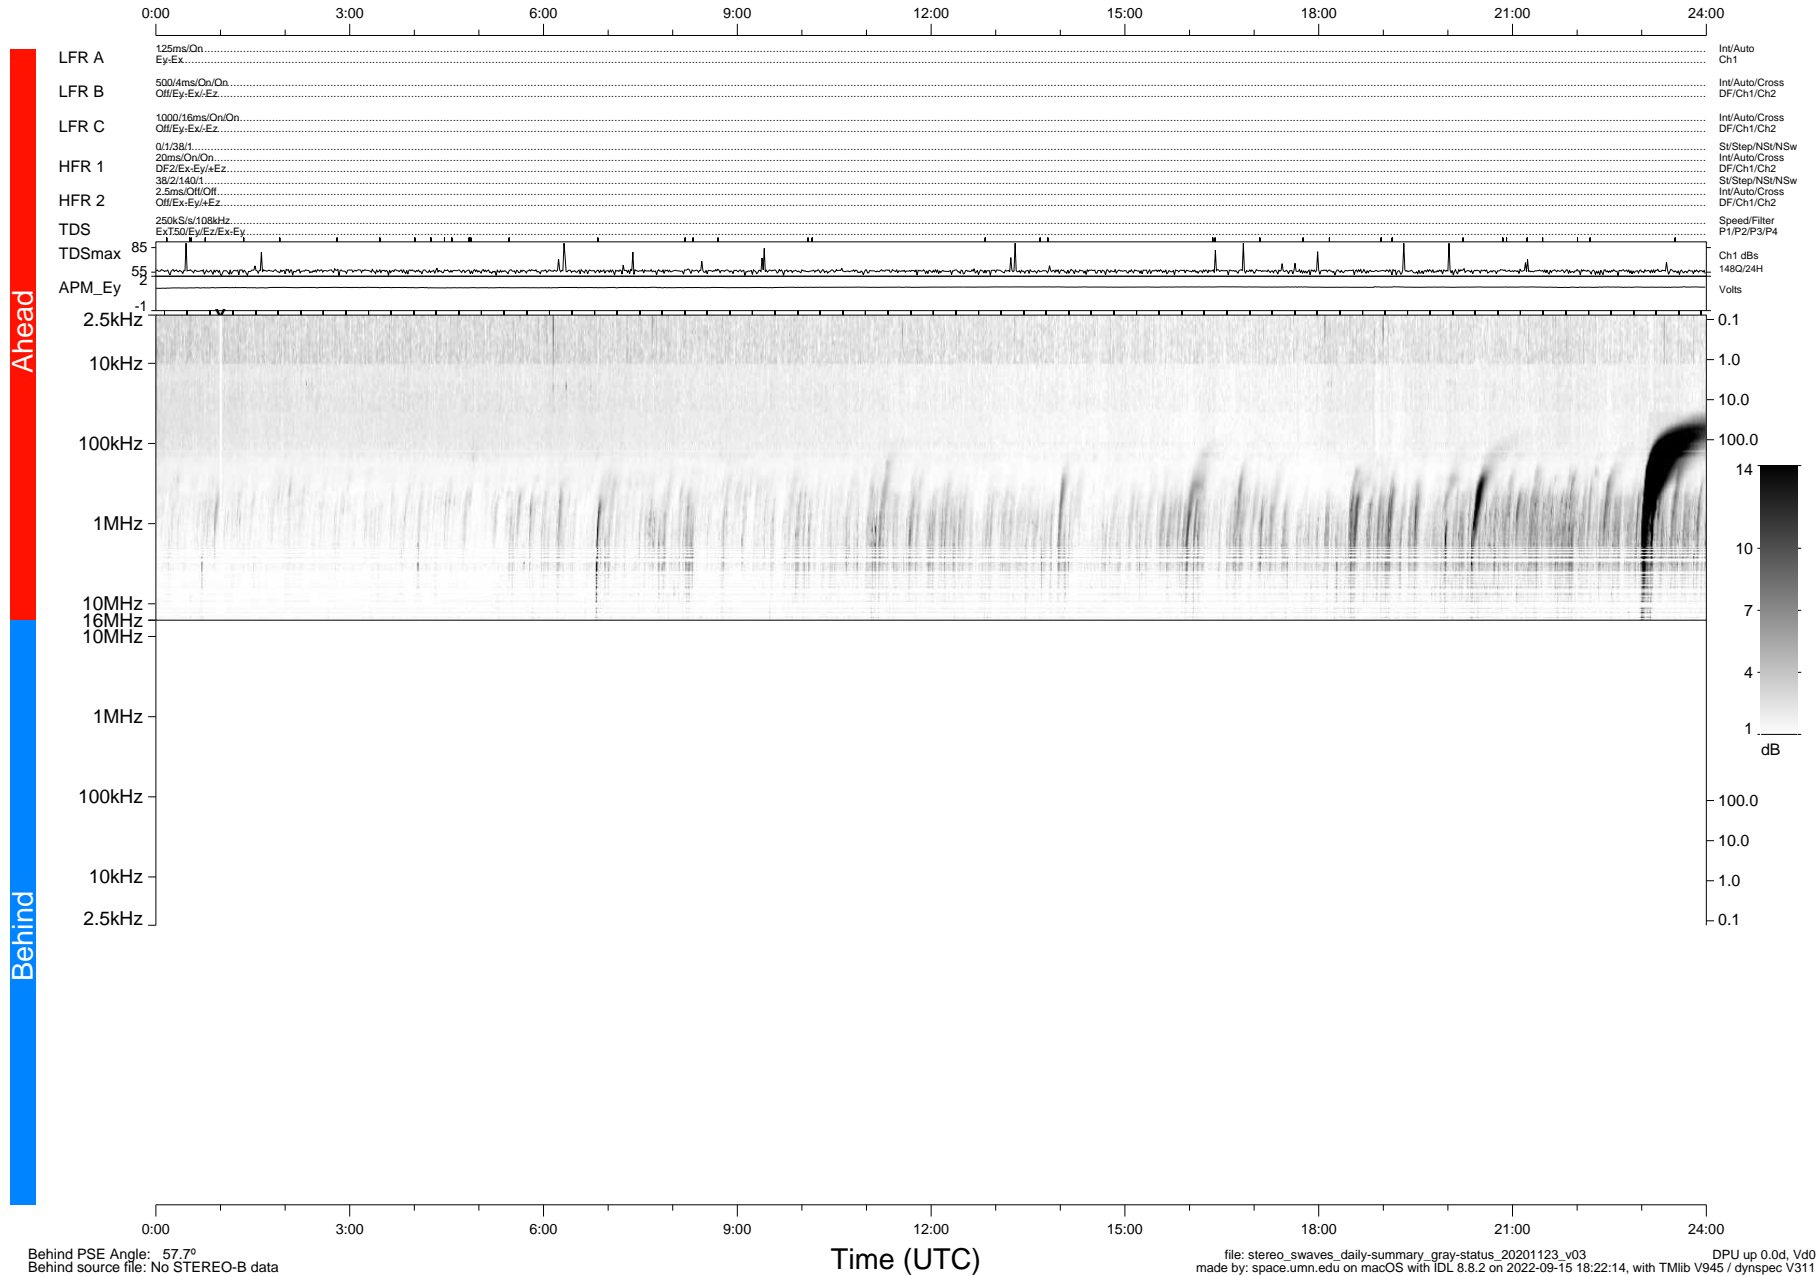

STEREO/WAVES Daily Summary - 23-Nov-2020 (DOY 328)

Ahead source file: swaves_ahead_2020_328_1_05.fin (Recovery: 100.0% HK, 77% Pkts)
 Ahead PSE Angle: -58.2°

DPU up 1965.9d, V412d32

Behind PSE Angle: 57.7°
 Behind source file: No STEREO-B data

file: stereo_swaves_daily-summary_gray-status_20201123_v03
 made by: space.umn.edu on macOS with IDL 8.8.2 on 2022-09-15 18:22:14, with Tlib V945 / dynspec V311
 DPU up 0.0d, Vd0