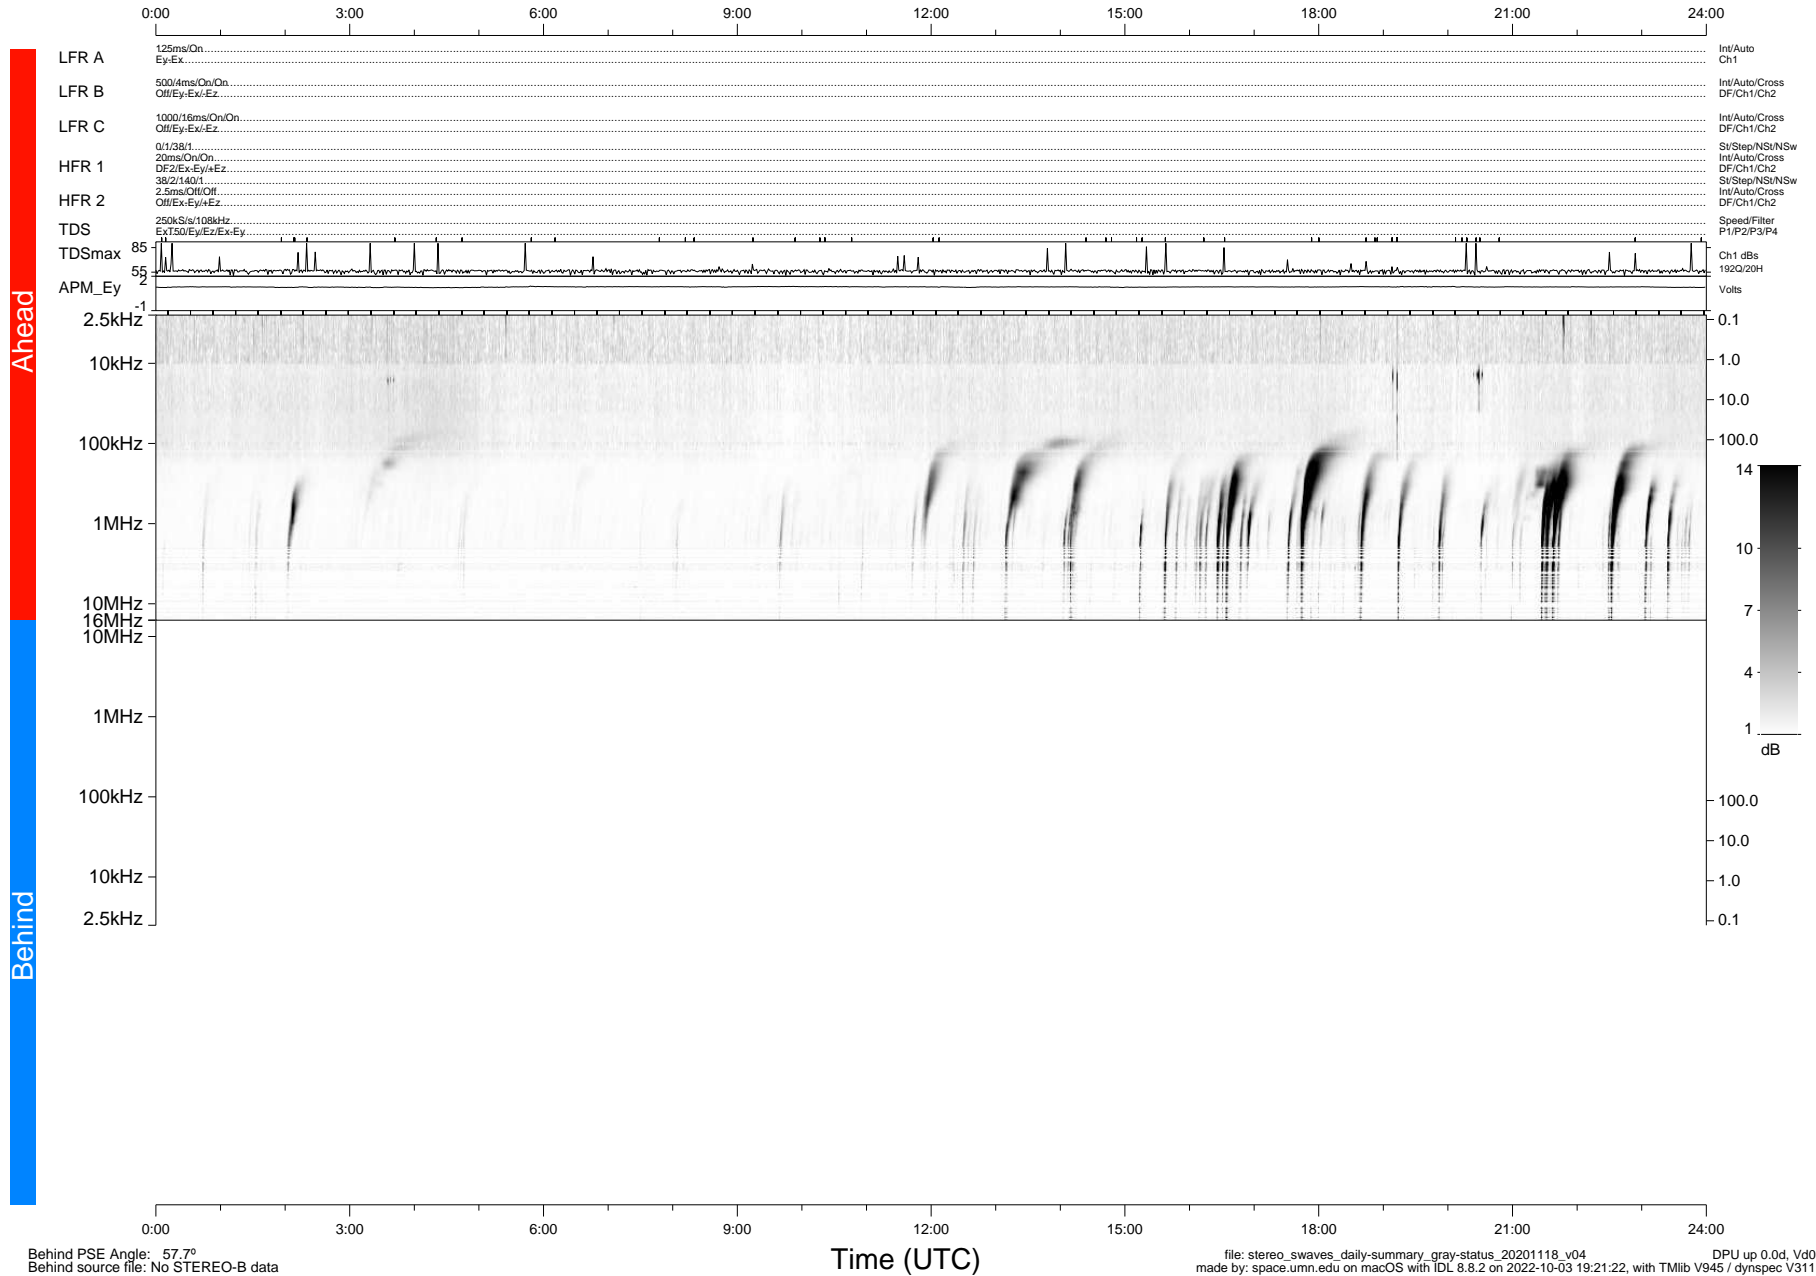

STEREO/WAVES Daily Summary - 18-Nov-2020 (DOY 323)

Ahead source file: swaves_ahead_2020_323_1_05.fin (Recovery: 100.0% HK, 82% Pkts)
 Ahead PSE Angle: -58.4°

DPU up 1960.9d, V412d32

Behind PSE Angle: 57.7°
 Behind source file: No STEREO-B data

file: stereo_swaves_daily-summary_gray-status_20201118_v04
 made by: space.umn.edu on macOS with IDL 8.8.2 on 2022-10-03 19:21:22, with TLib V945 / dynspec V311
 DPU up 0.0d, Vd0