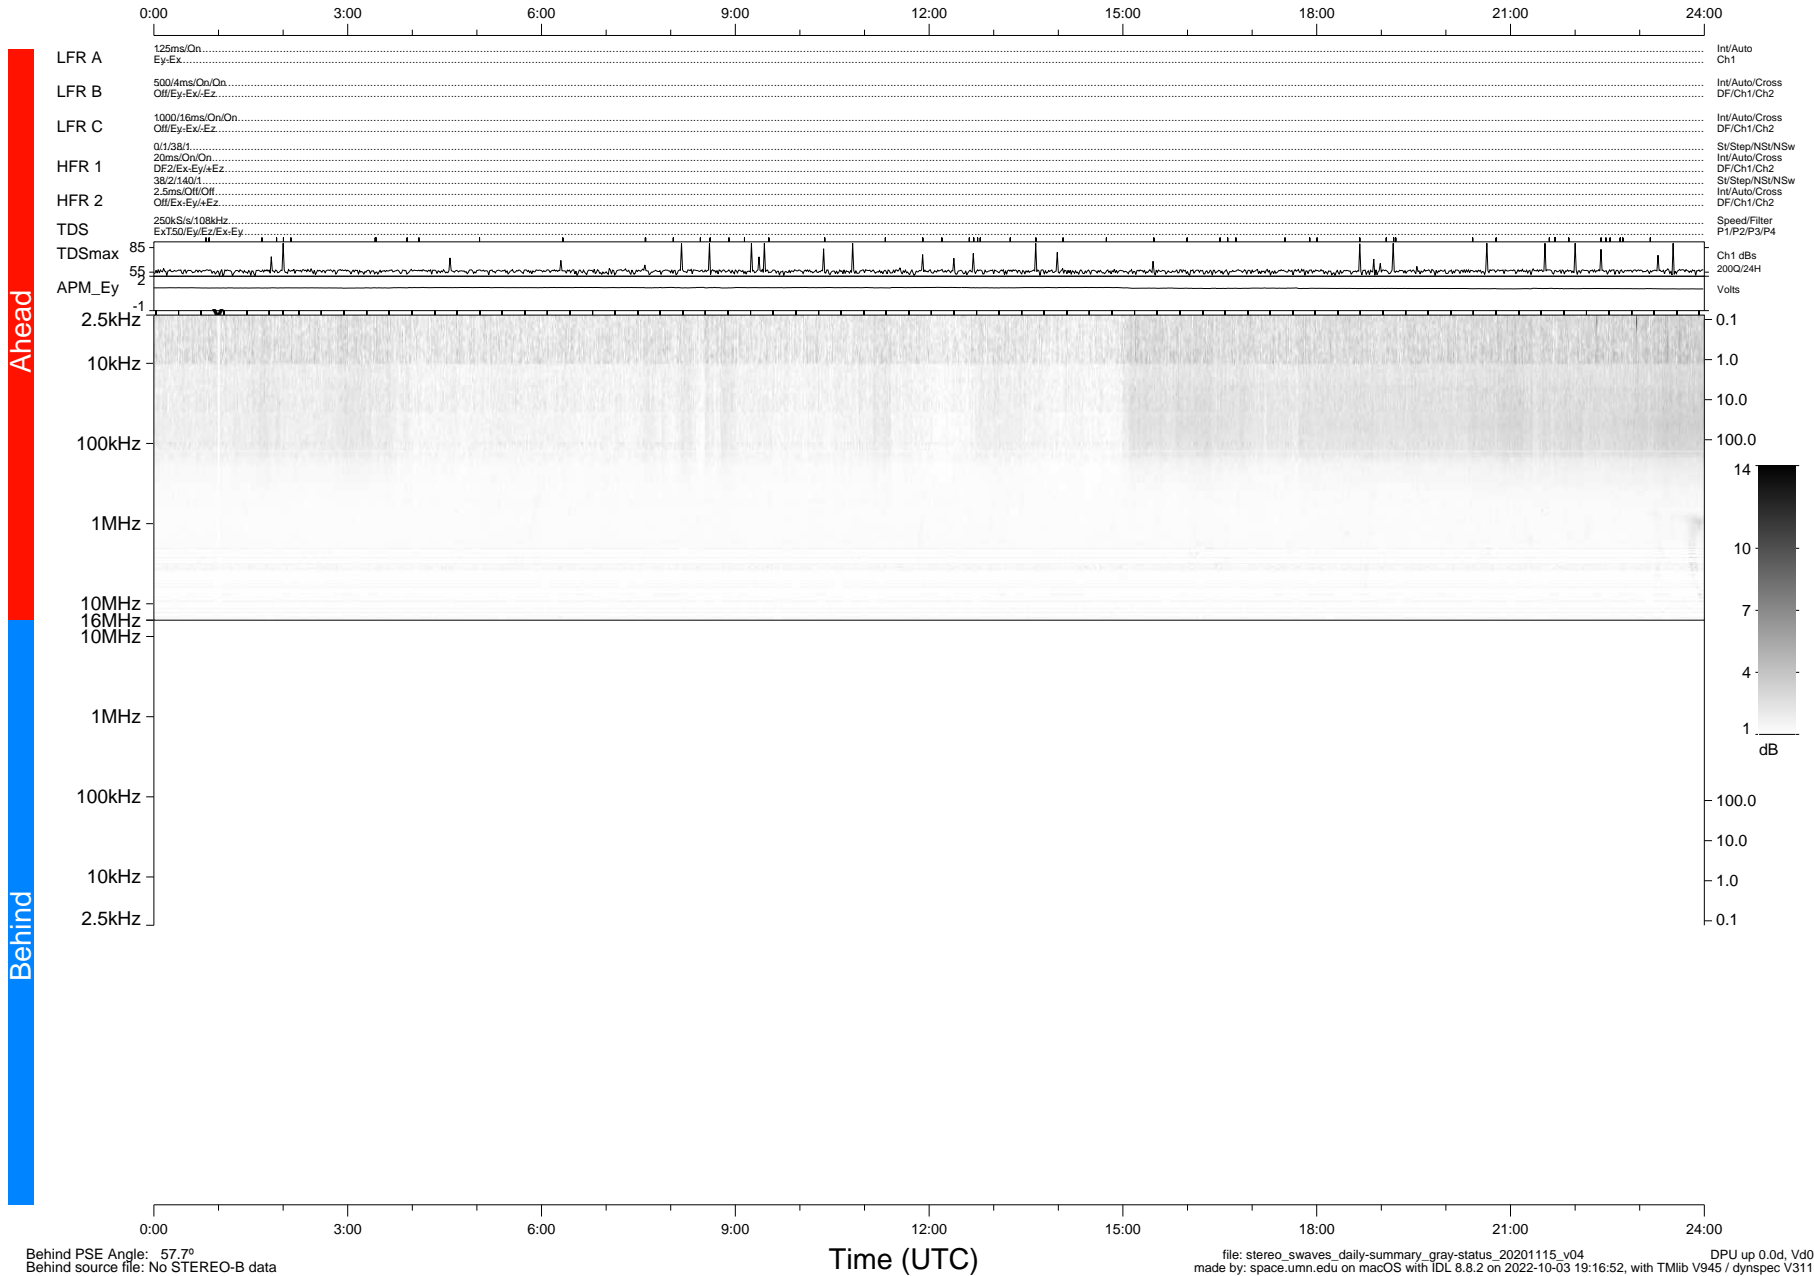

# STEREO/WAVES Daily Summary - 15-Nov-2020 (DOY 320)

Ahead source file: swaves\_ahead\_2020\_320\_1\_05.fin (Recovery: 100.0% HK, 84% Pkts)  
 Ahead PSE Angle: -58.6°

DPU up 1957.9d, V412d32

Behind PSE Angle: 57.7°  
 Behind source file: No STEREO-B data

file: stereo\_swaves\_daily-summary\_gray-status\_20201115\_v04  
 made by: space.umn.edu on macOS with IDL 8.8.2 on 2022-10-03 19:16:52, with Tlib V945 / dynspec V311  
 DPU up 0.0d, Vd0