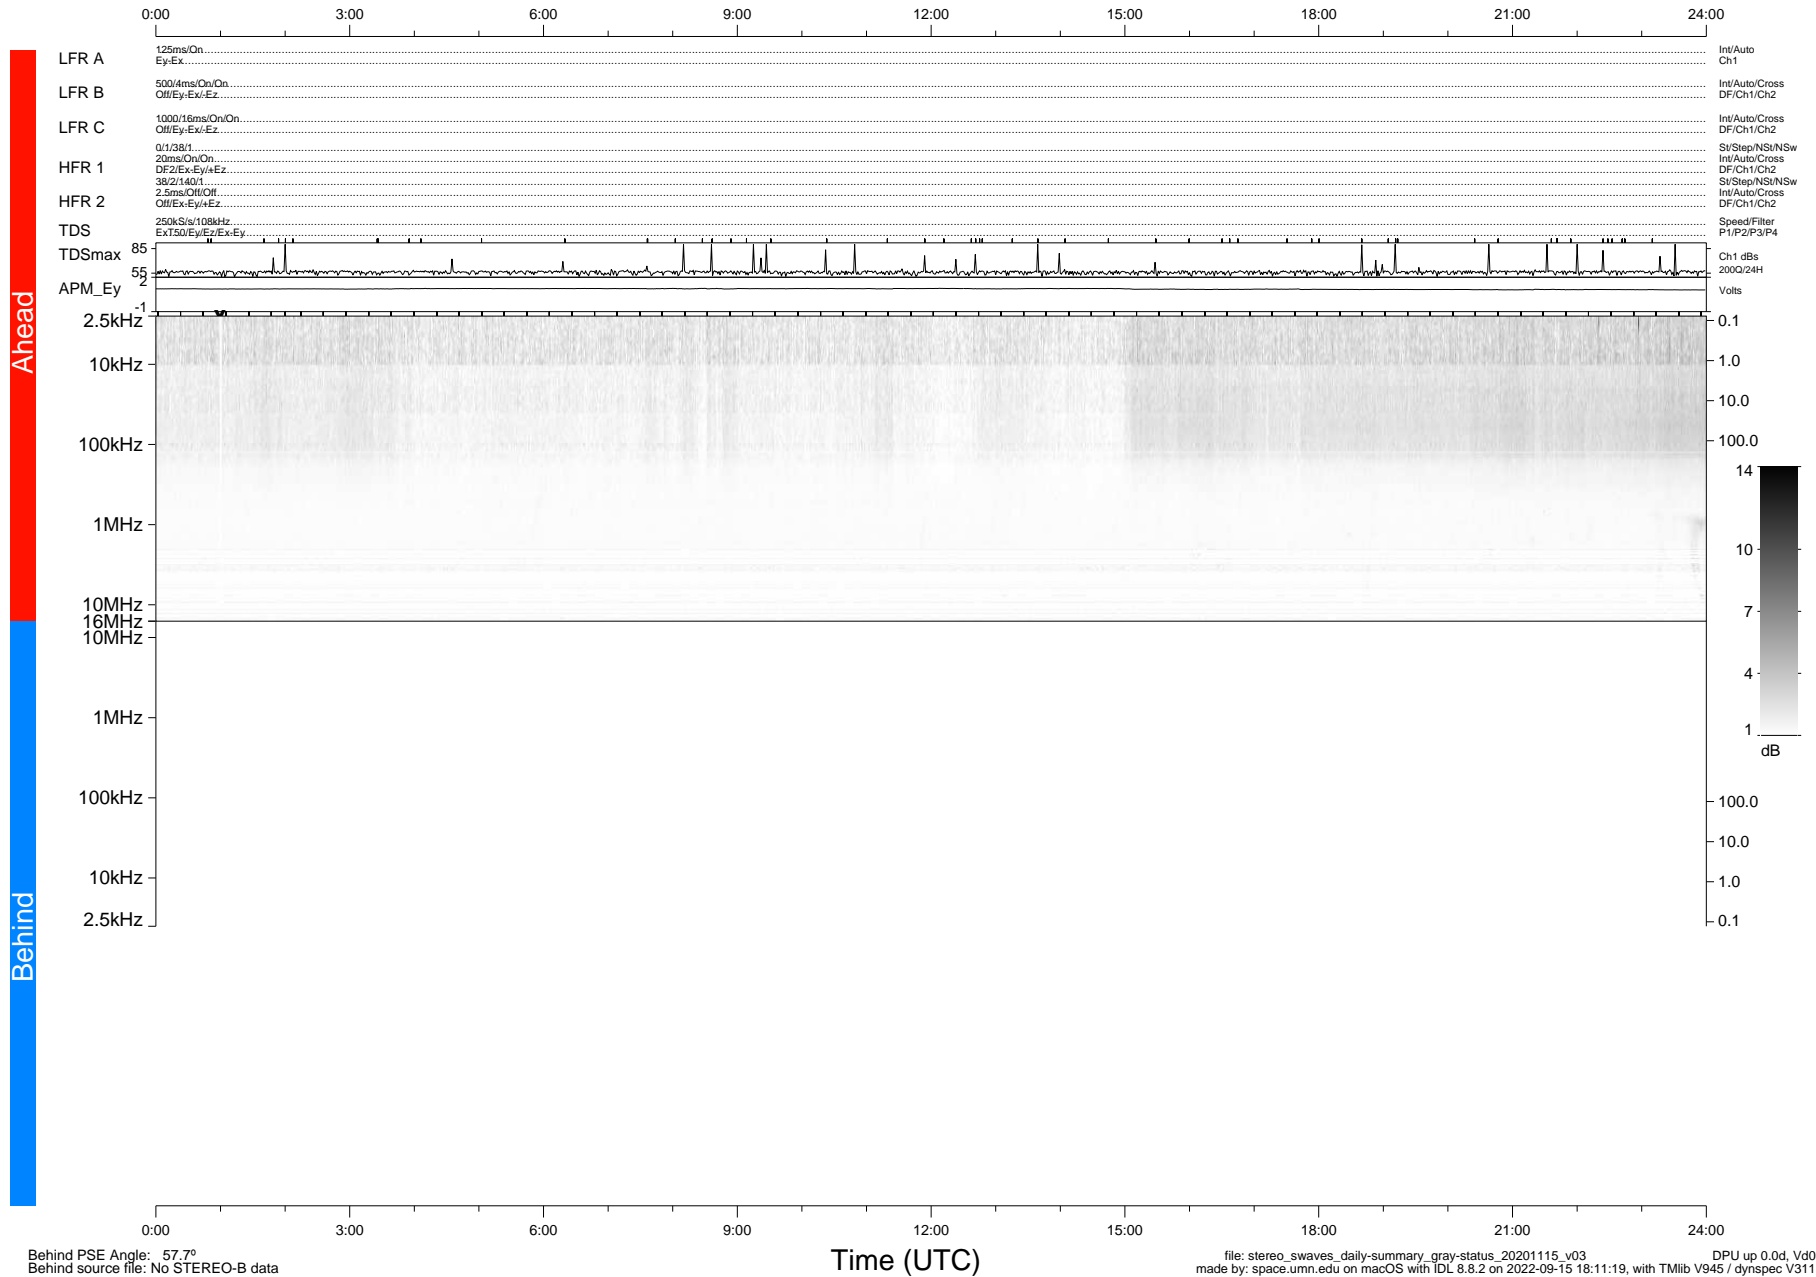

STEREO/WAVES Daily Summary - 15-Nov-2020 (DOY 320)

Ahead source file: swaves_ahead_2020_320_1_05.fin (Recovery: 100.0% HK, 84% Pkts)
 Ahead PSE Angle: -58.6°

DPU up 1957.9d, V412d32

Behind PSE Angle: 57.7°
 Behind source file: No STEREO-B data

file: stereo_swaves_daily-summary_gray-status_20201115_v03 DPU up 0.0d, Vd0
 made by: space.umn.edu on macOS with IDL 8.8.2 on 2022-09-15 18:11:19, with TLib V945 / dynspec V311