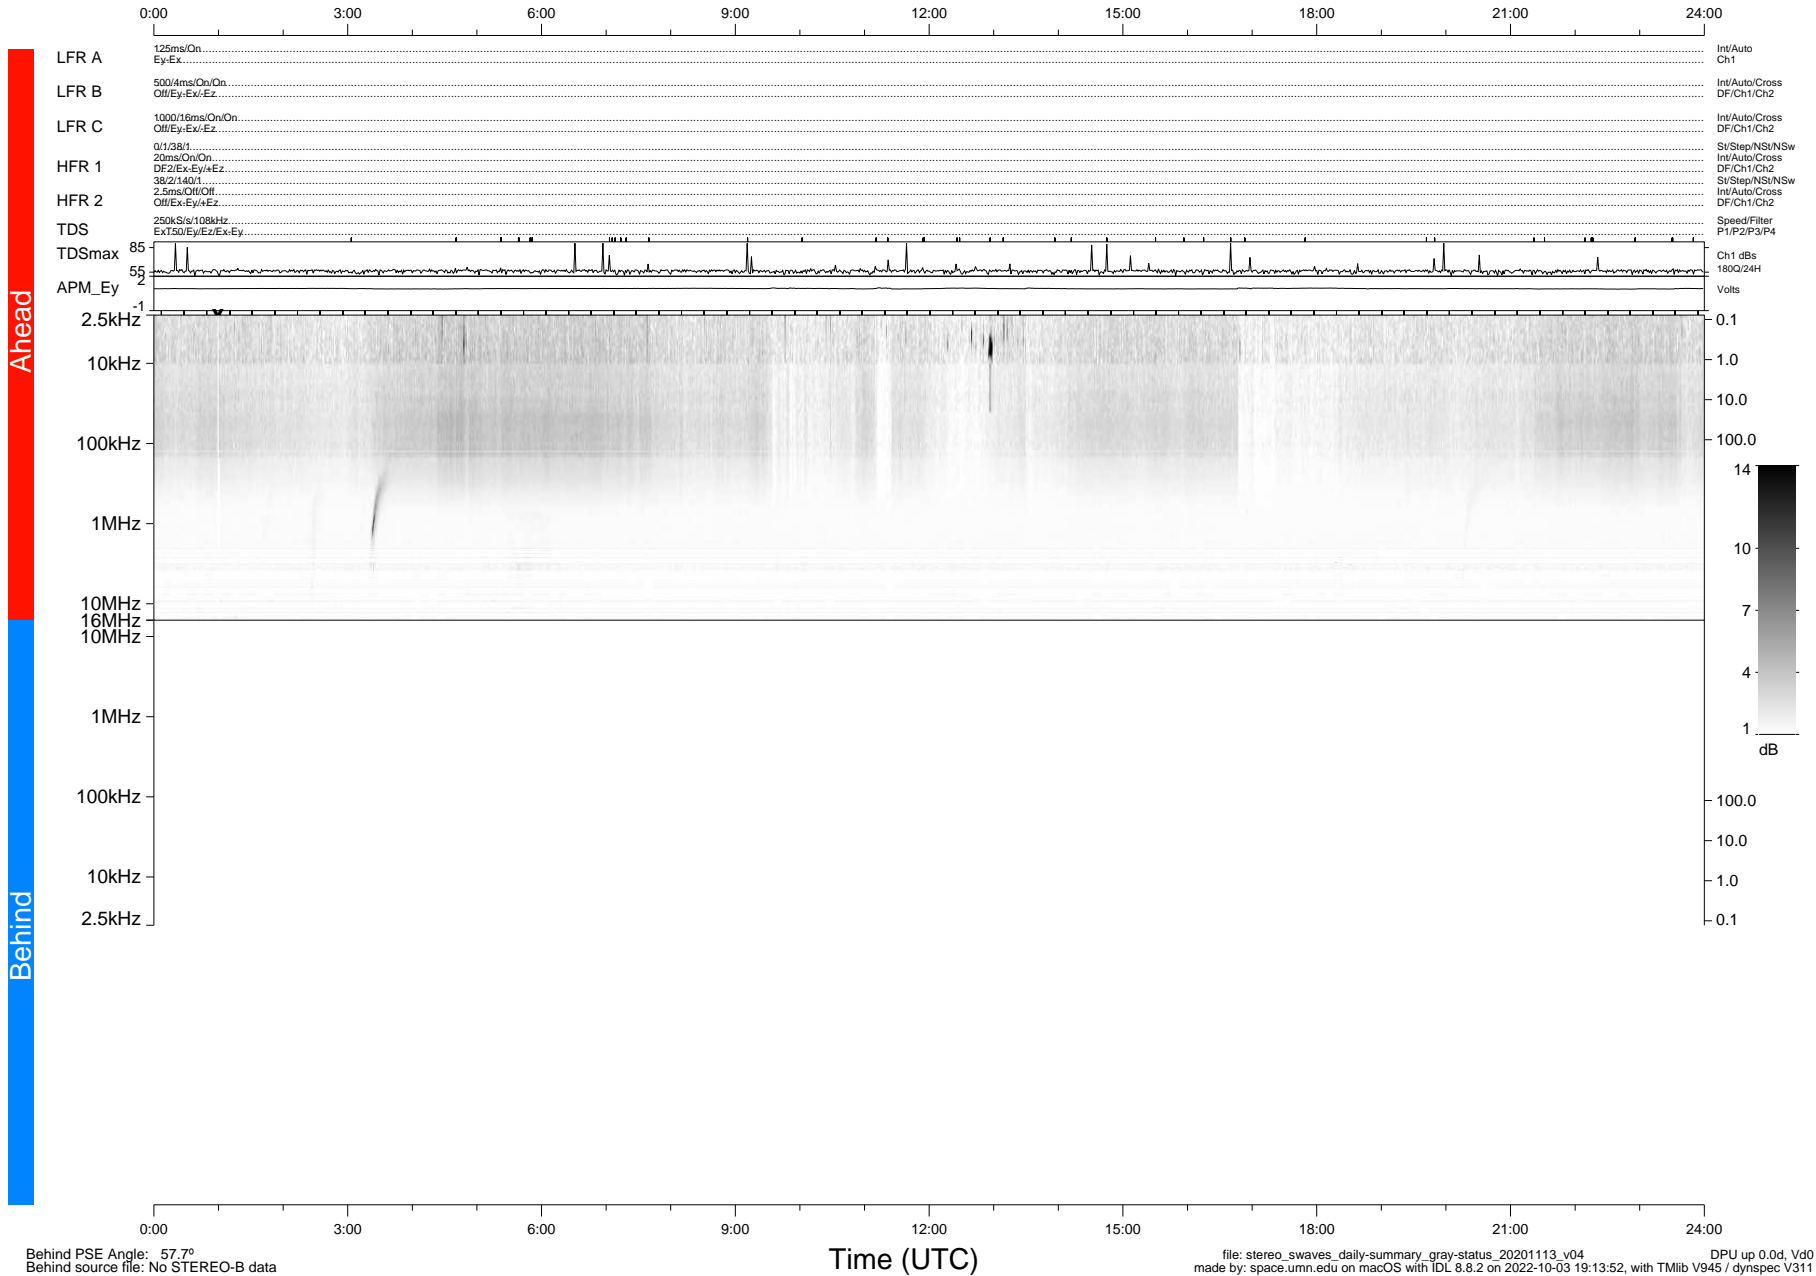

STEREO/WAVES Daily Summary - 13-Nov-2020 (DOY 318)

Ahead source file: swaves_ahead_2020_318_1_05.fin (Recovery: 100.0% HK, 81% Pkts)
 Ahead PSE Angle: -58.7°

DPU up 1955.9d, V412d32

Behind PSE Angle: 57.7°
 Behind source file: No STEREO-B data

file: stereo_swaves_daily-summary_gray-status_20201113_v04
 made by: space.umn.edu on macOS with IDL 8.8.2 on 2022-10-03 19:13:52, with Tlib V945 / dynspec V311
 DPU up 0.0d, Vd0