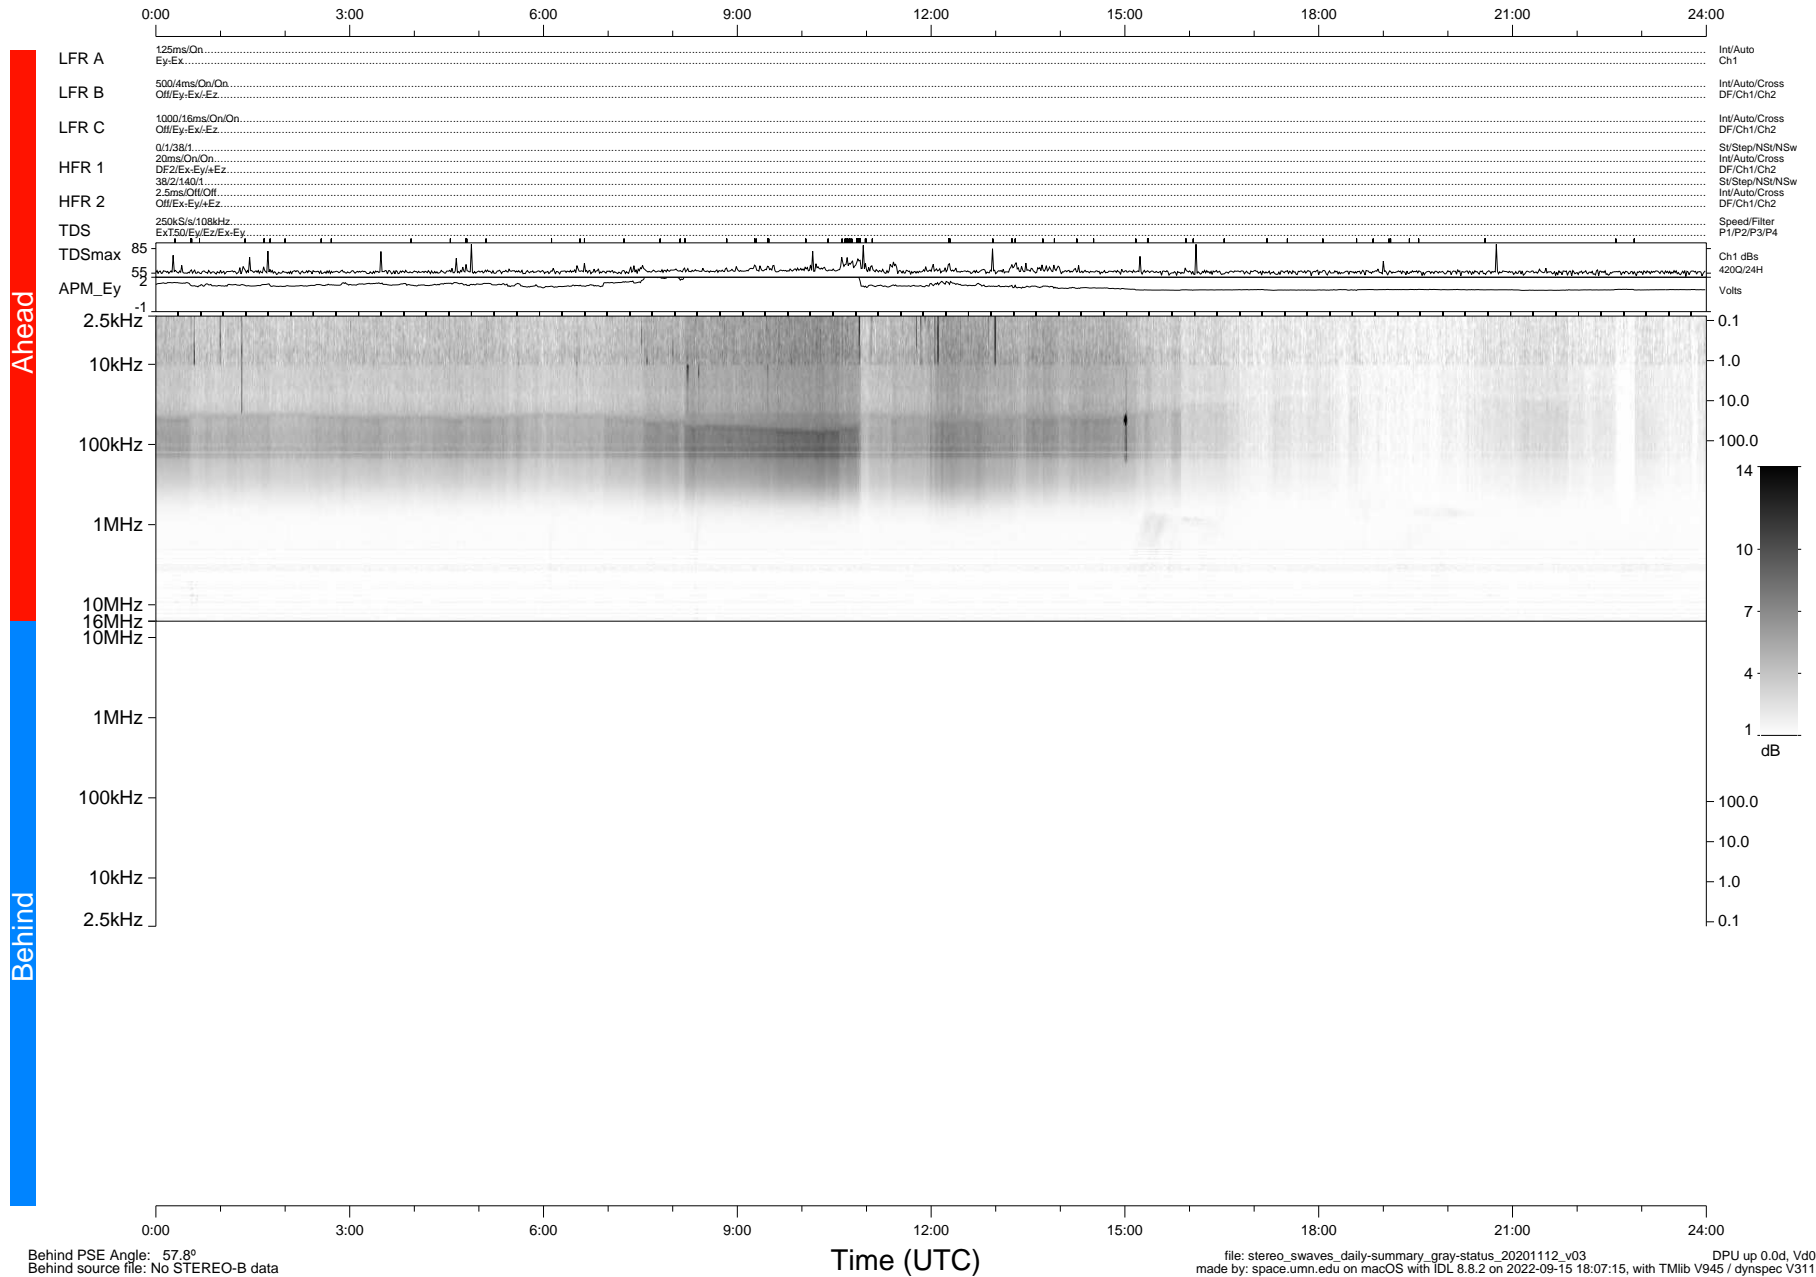

STEREO/WAVES Daily Summary - 12-Nov-2020 (DOY 317)

Ahead source file: swaves_ahead_2020_317_1_05.fin (Recovery: 100.0% HK, 116% Pkts)
 Ahead PSE Angle: -58.6°

DPU up 1954.9d, V412d32

Behind PSE Angle: 57.8°
 Behind source file: No STEREO-B data

file: stereo_swaves_daily-summary_gray-status_20201112_v03
 made by: space.umn.edu on macOS with IDL 8.8.2 on 2022-09-15 18:07:15, with Tlib V945 / dynspec V311
 DPU up 0.0d, Vd0