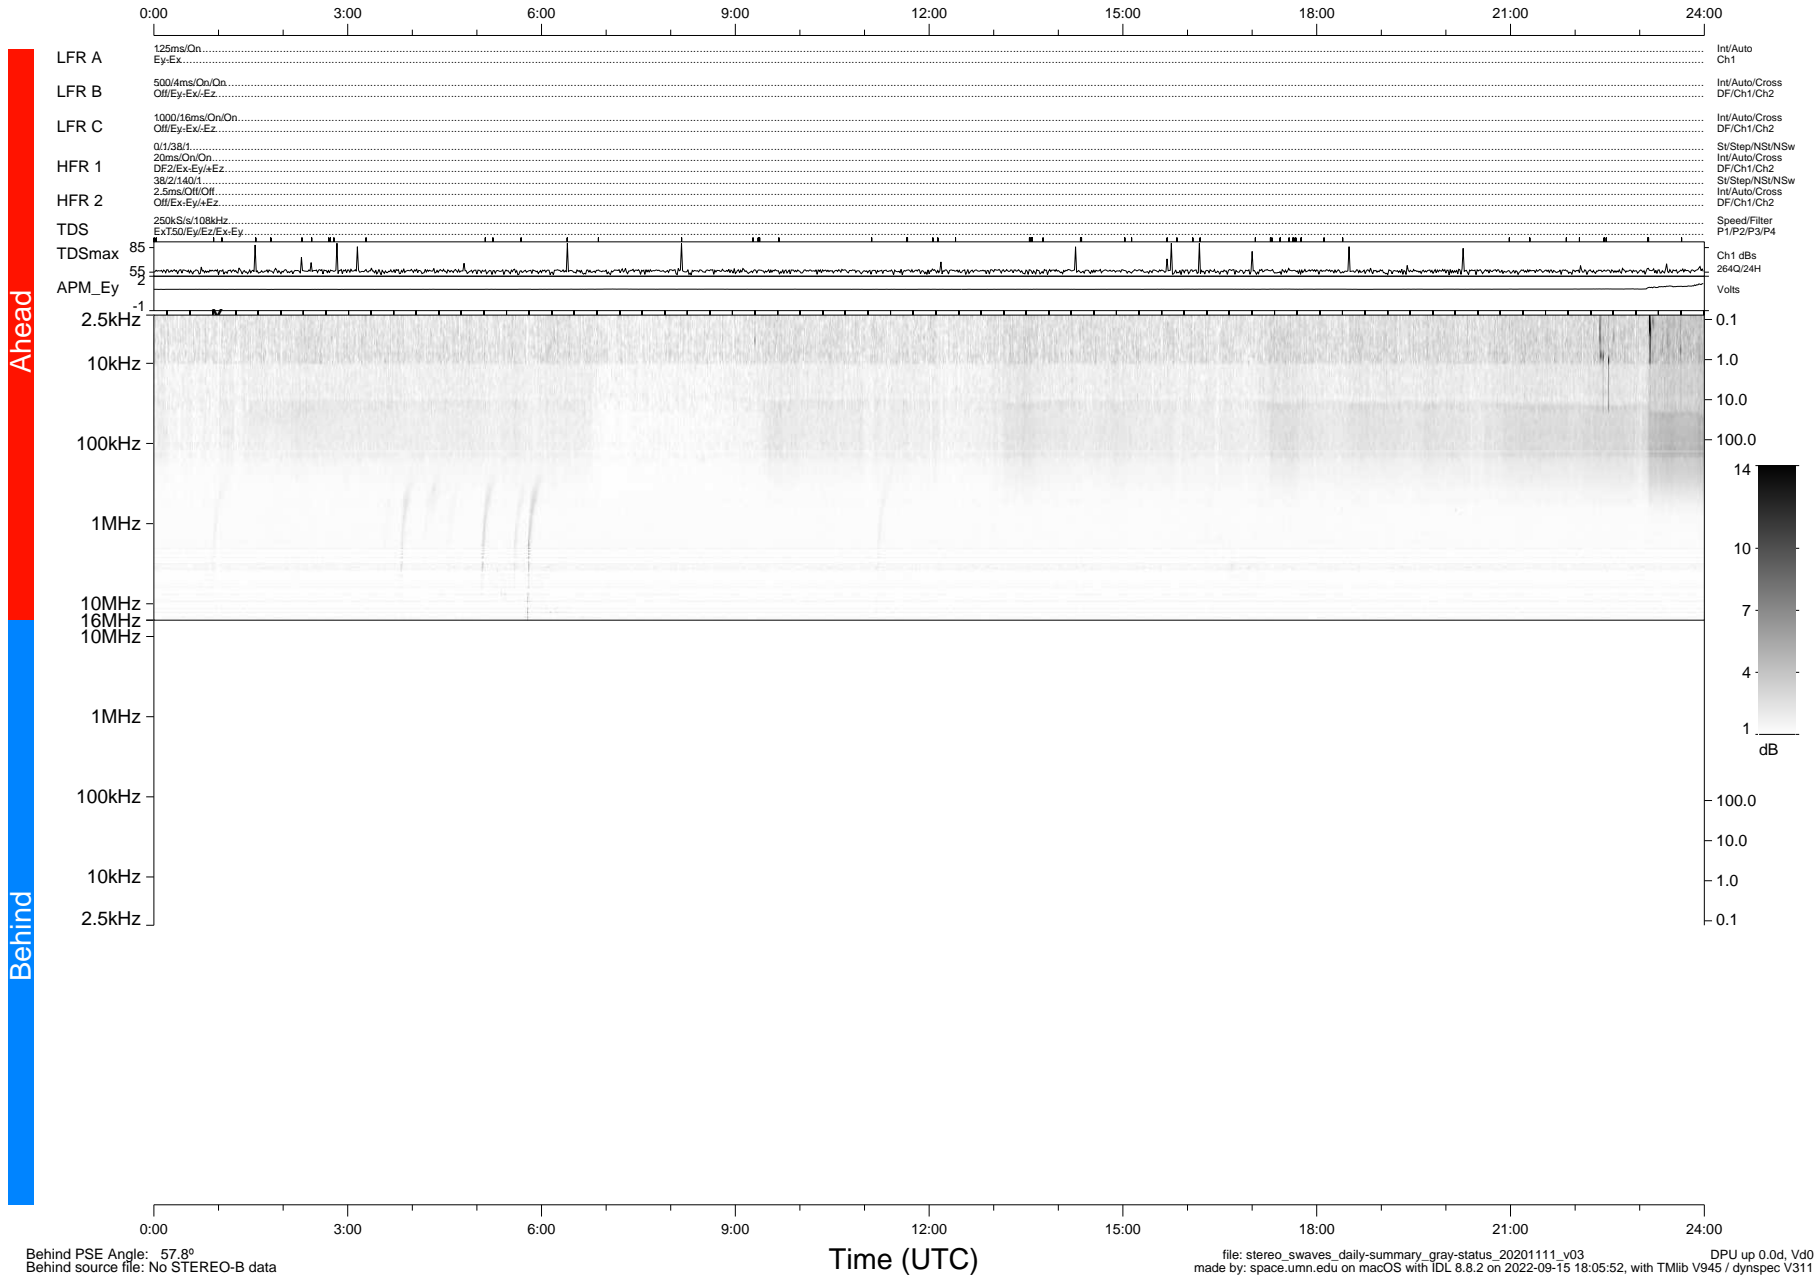

STEREO/WAVES Daily Summary - 11-Nov-2020 (DOY 316)

Ahead source file: swaves_ahead_2020_316_1_05.fin (Recovery: 100.0% HK, 94% Pkts)
 Ahead PSE Angle: -58.7°

DPU up 1953.9d, V412d32

Behind PSE Angle: 57.8°
 Behind source file: No STEREO-B data

Time (UTC)

file: stereo_swaves_daily-summary_gray-status_20201111_v03 DPU up 0.0d, Vd0
 made by: space.umn.edu on macOS with IDL 8.8.2 on 2022-09-15 18:05:52, with TLib V945 / dynspec V311