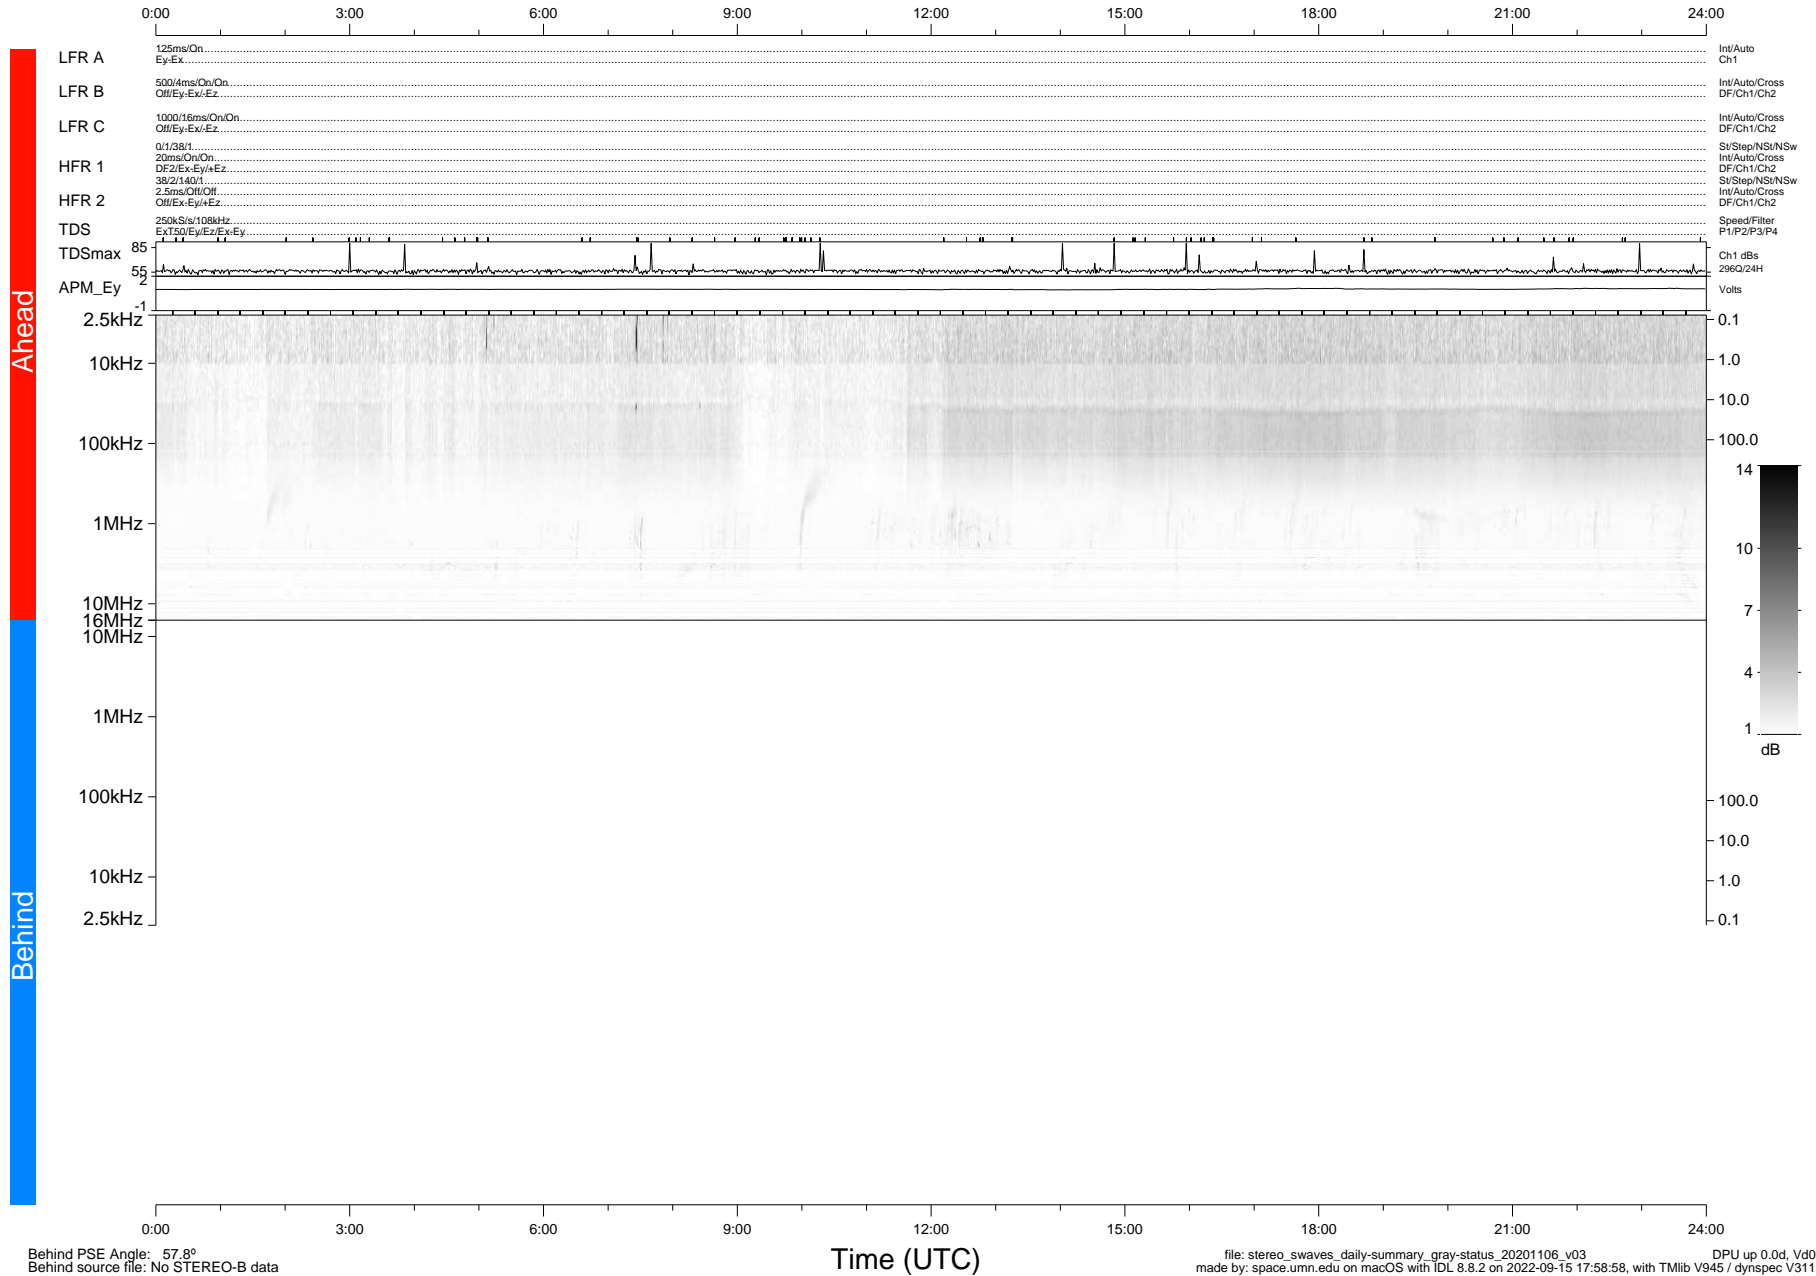

STEREO/WAVES Daily Summary - 06-Nov-2020 (DOY 311)

Ahead source file: swaves_ahead_2020_311_1_06.fin (Recovery: 100.0% HK, 98% Pkts)
 Ahead PSE Angle: -59.0°

DPU up 1948.9d, V412d32

Behind PSE Angle: 57.8°
 Behind source file: No STEREO-B data

file: stereo_swaves_daily-summary_gray-status_20201106_v03
 made by: space.umn.edu on macOS with IDL 8.8.2 on 2022-09-15 17:58:58, with TLib V945 / dynspec V311
 DPU up 0.0d, Vd0