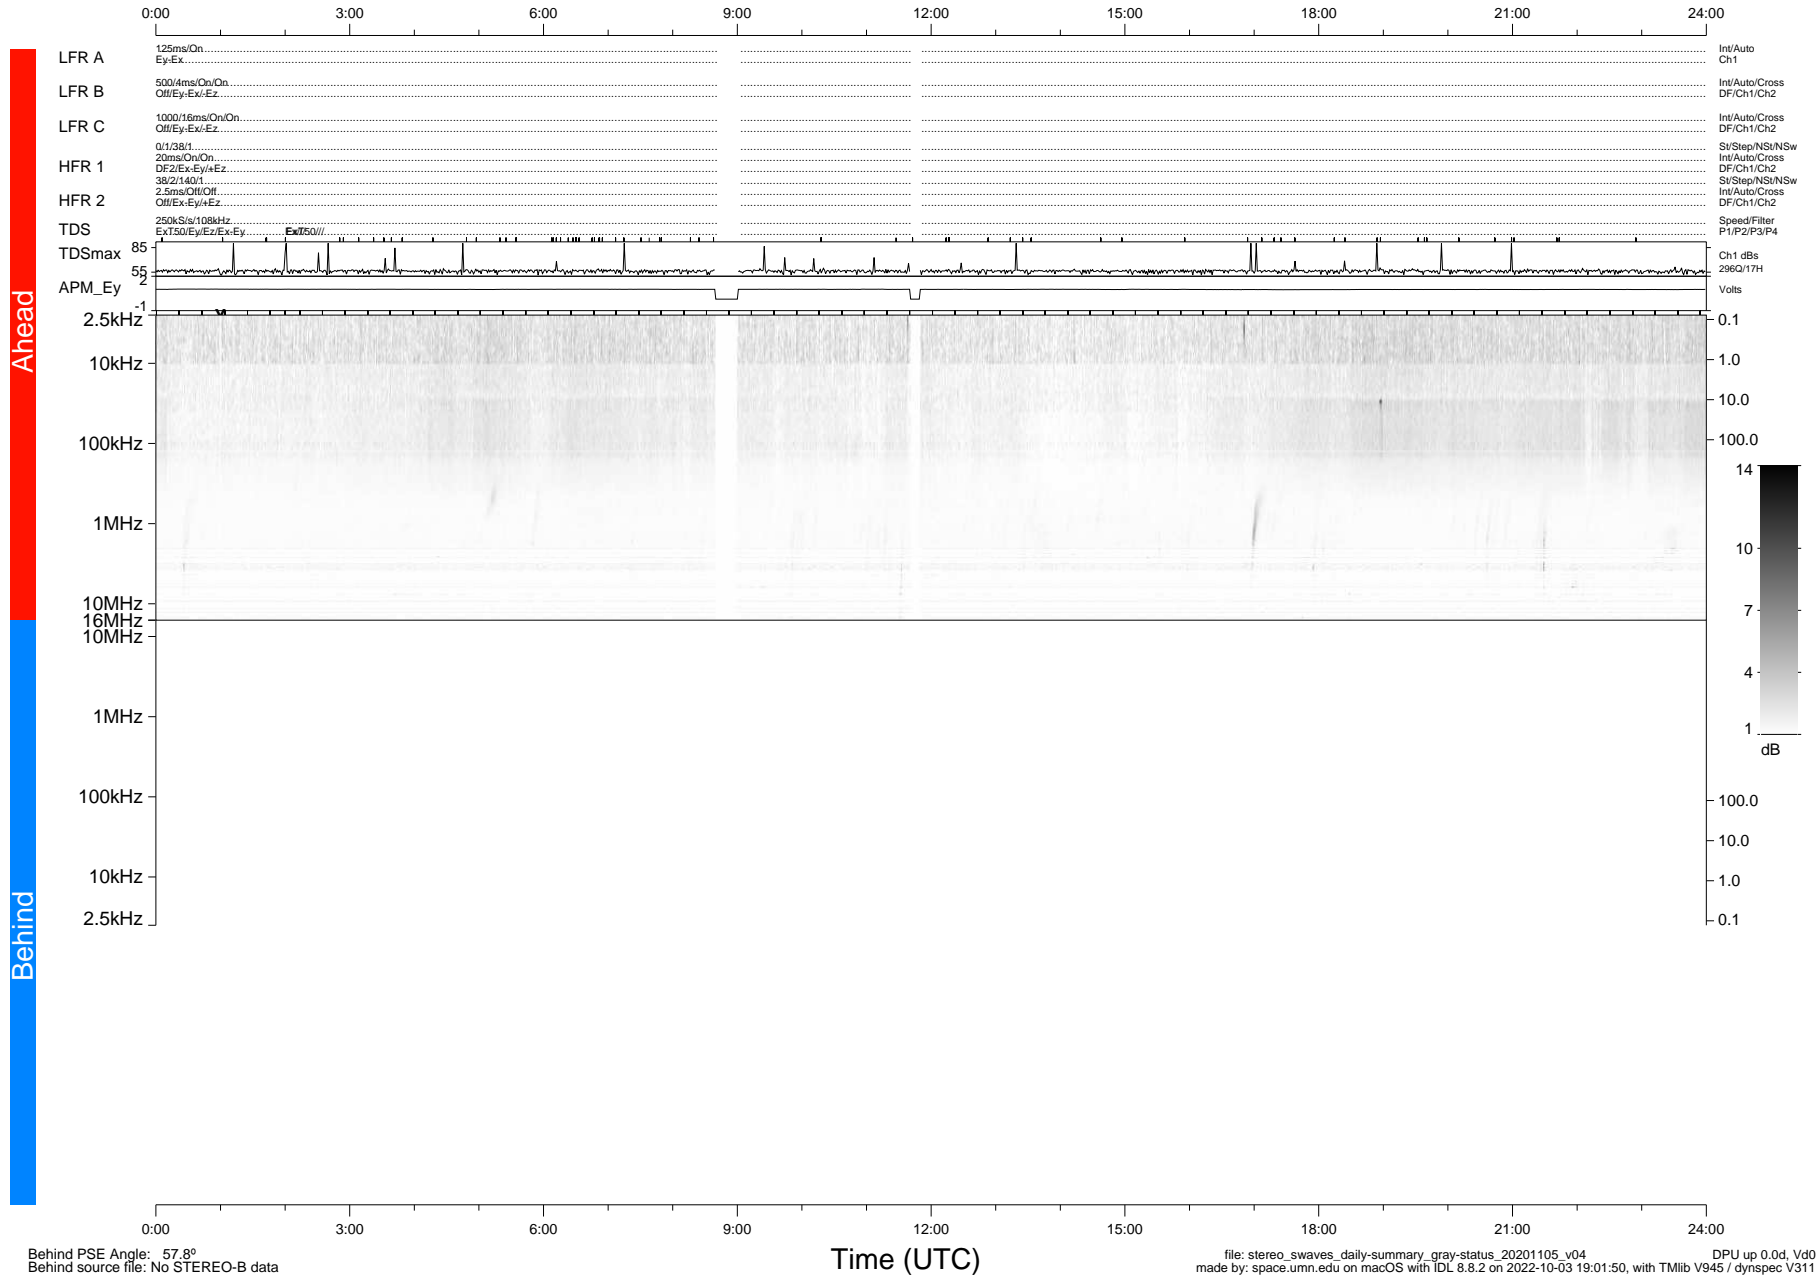

STEREO/WAVES Daily Summary - 05-Nov-2020 (DOY 310)

Ahead source file: swaves_ahead_2020_310_1_06.fin (Recovery: 97.9% HK, 96% Pkts)
 Ahead PSE Angle: -59.0°

DPU up 1947.9d, V412d32

Behind PSE Angle: 57.8°
 Behind source file: No STEREO-B data

file: stereo_swaves_daily-summary_gray-status_20201105_v04
 made by: space.umn.edu on macOS with IDL 8.8.2 on 2022-10-03 19:01:50, with TLib V945 / dynspec V311
 DPU up 0.0d, Vd0