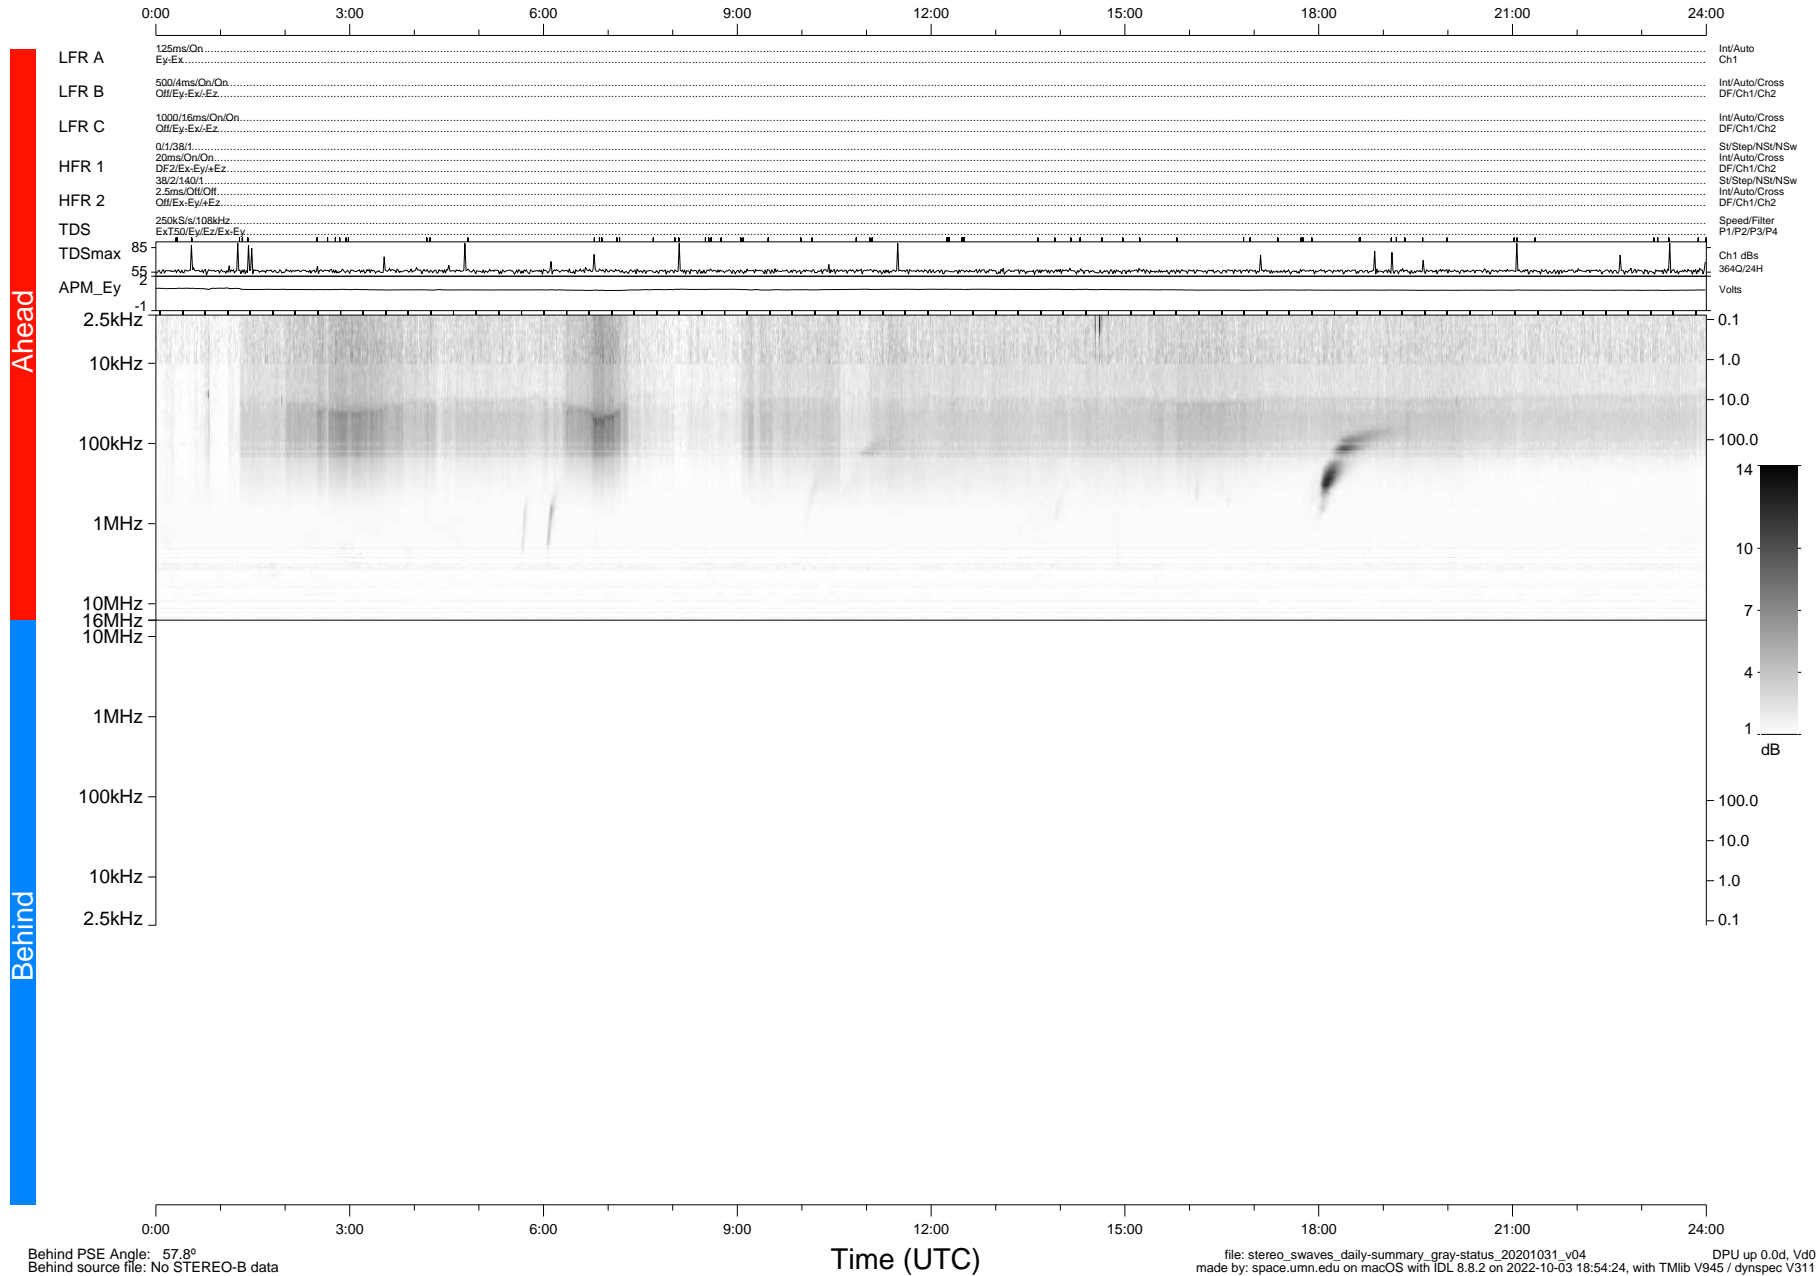

STEREO/WAVES Daily Summary - 31-Oct-2020 (DOY 305)

Ahead source file: swaves_ahead_2020_305_1_05.fin (Recovery: 100.0% HK, 108% Pkts)
 Ahead PSE Angle: -59.3°

DPU up 1942.9d, V412d32

Behind PSE Angle: 57.8°
 Behind source file: No STEREO-B data

file: stereo_swaves_daily-summary_gray-status_20201031_v04
 made by: space.umn.edu on macOS with IDL 8.8.2 on 2022-10-03 18:54:24, with TLib V945 / dynspec V311
 DPU up 0.0d, Vd0