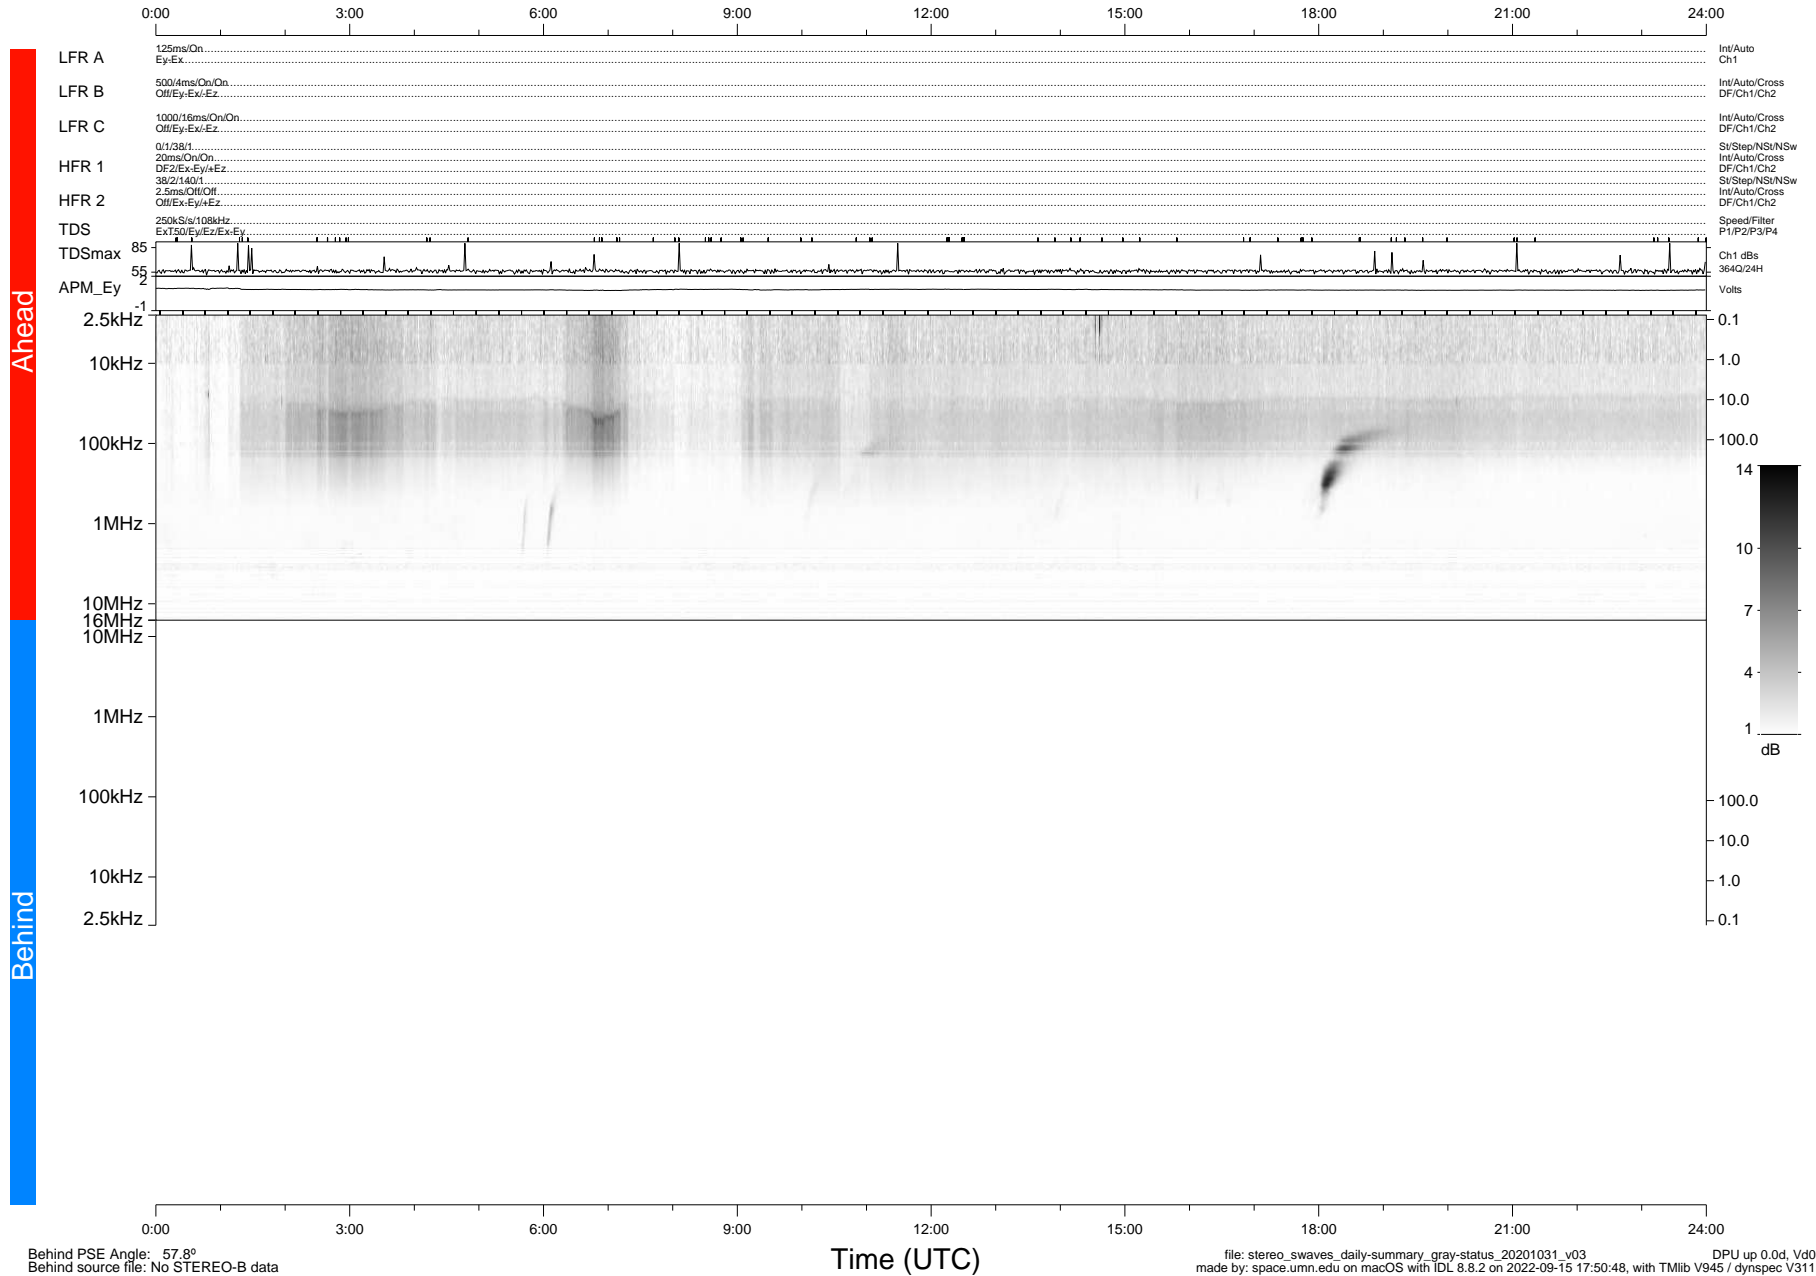

STEREO/WAVES Daily Summary - 31-Oct-2020 (DOY 305)

Ahead source file: swaves_ahead_2020_305_1_05.fin (Recovery: 100.0% HK, 108% Pkts)
 Ahead PSE Angle: -59.3°

DPU up 1942.9d, V412d32

Behind PSE Angle: 57.8°
 Behind source file: No STEREO-B data

file: stereo_swaves_daily-summary_gray-status_20201031_v03
 made by: space.umn.edu on macOS with IDL 8.8.2 on 2022-09-15 17:50:48, with Tlib V945 / dynspec V311
 DPU up 0.0d, Vd0