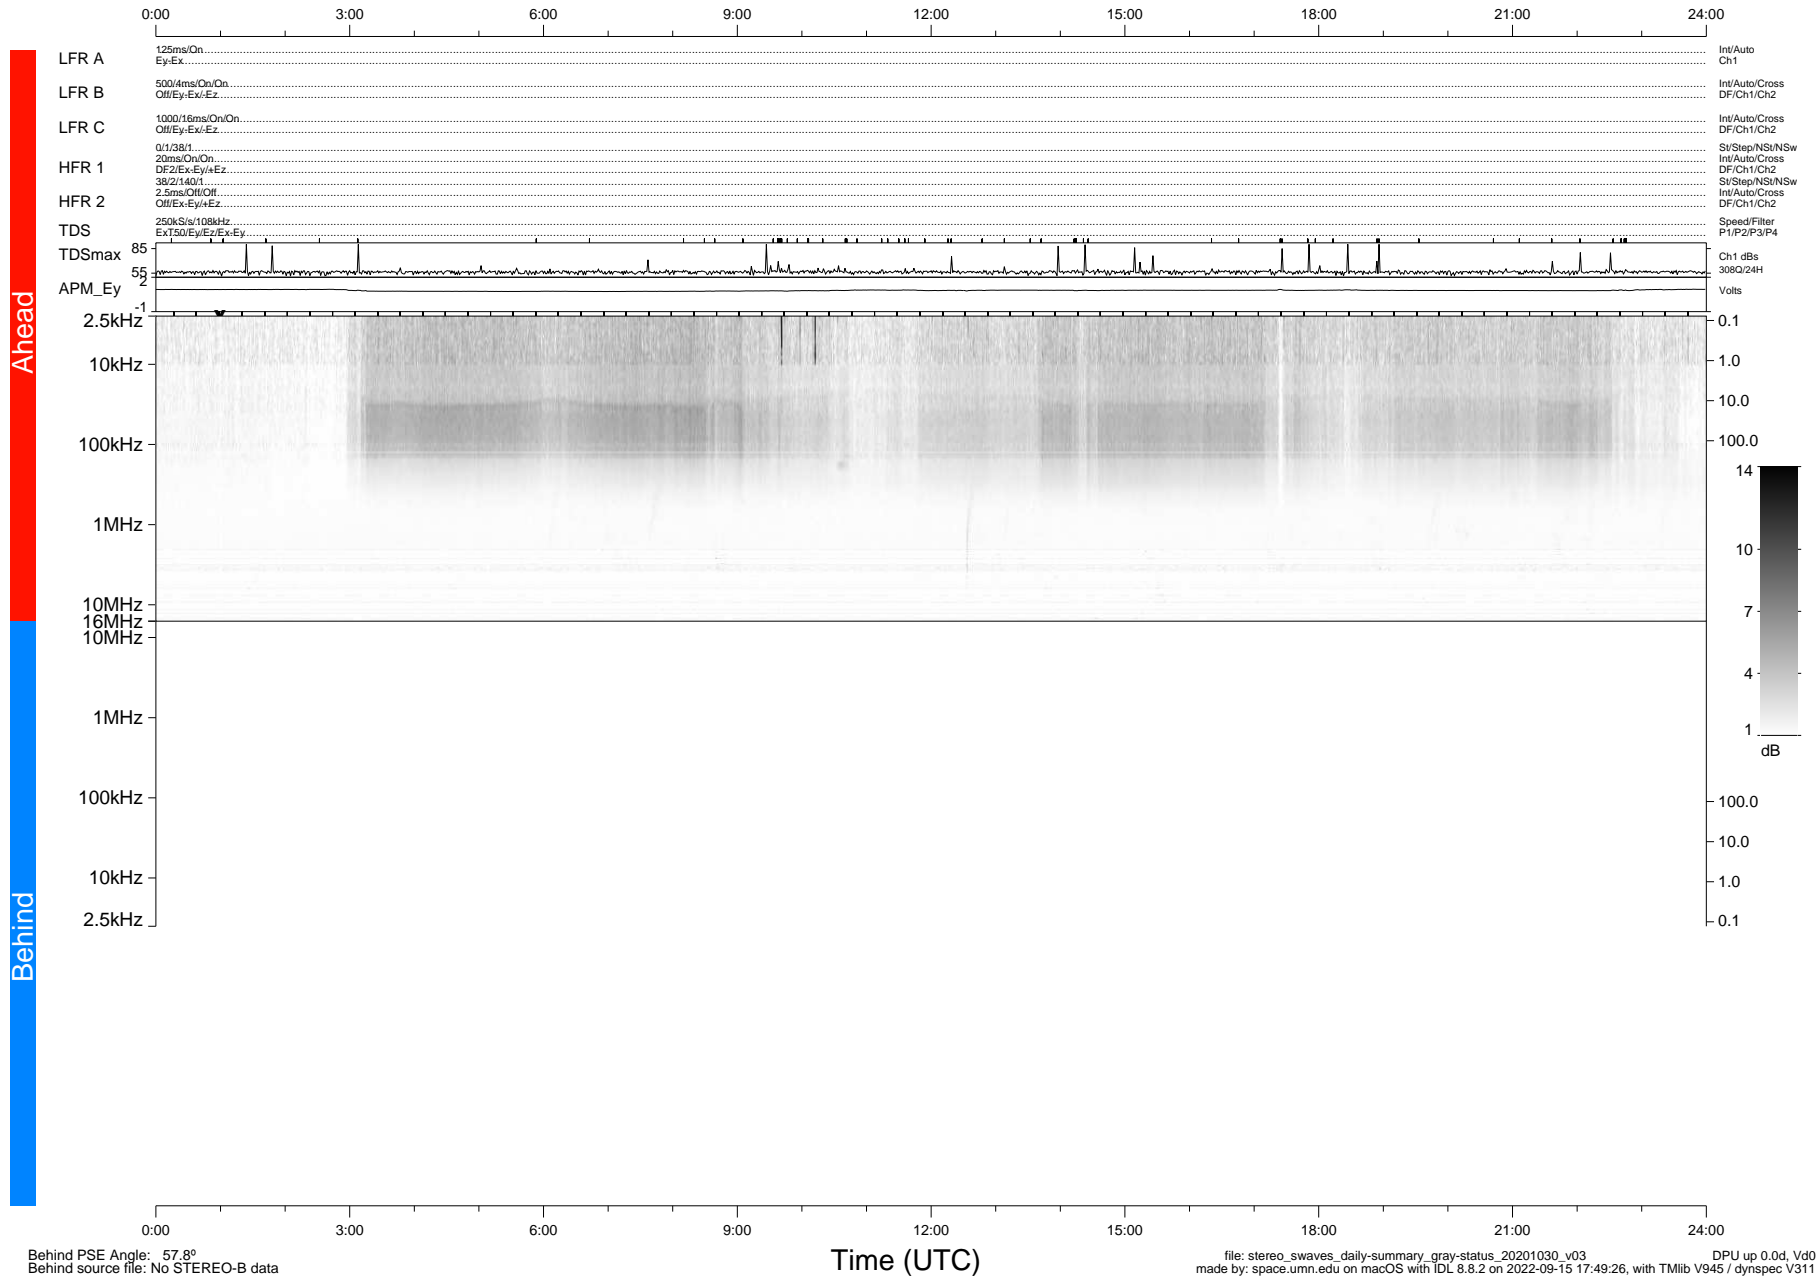

STEREO/WAVES Daily Summary - 30-Oct-2020 (DOY 304)

Ahead source file: swaves_ahead_2020_304_1_05.fin (Recovery: 100.0% HK, 100% Pkts)
 Ahead PSE Angle: -59.3°

DPU up 1941.9d, V412d32

Behind PSE Angle: 57.8°
 Behind source file: No STEREO-B data

file: stereo_swaves_daily-summary_gray-status_20201030_v03
 made by: space.umn.edu on macOS with IDL 8.8.2 on 2022-09-15 17:49:26, with TLib V945 / dynspec V311
 DPU up 0.0d, Vd0