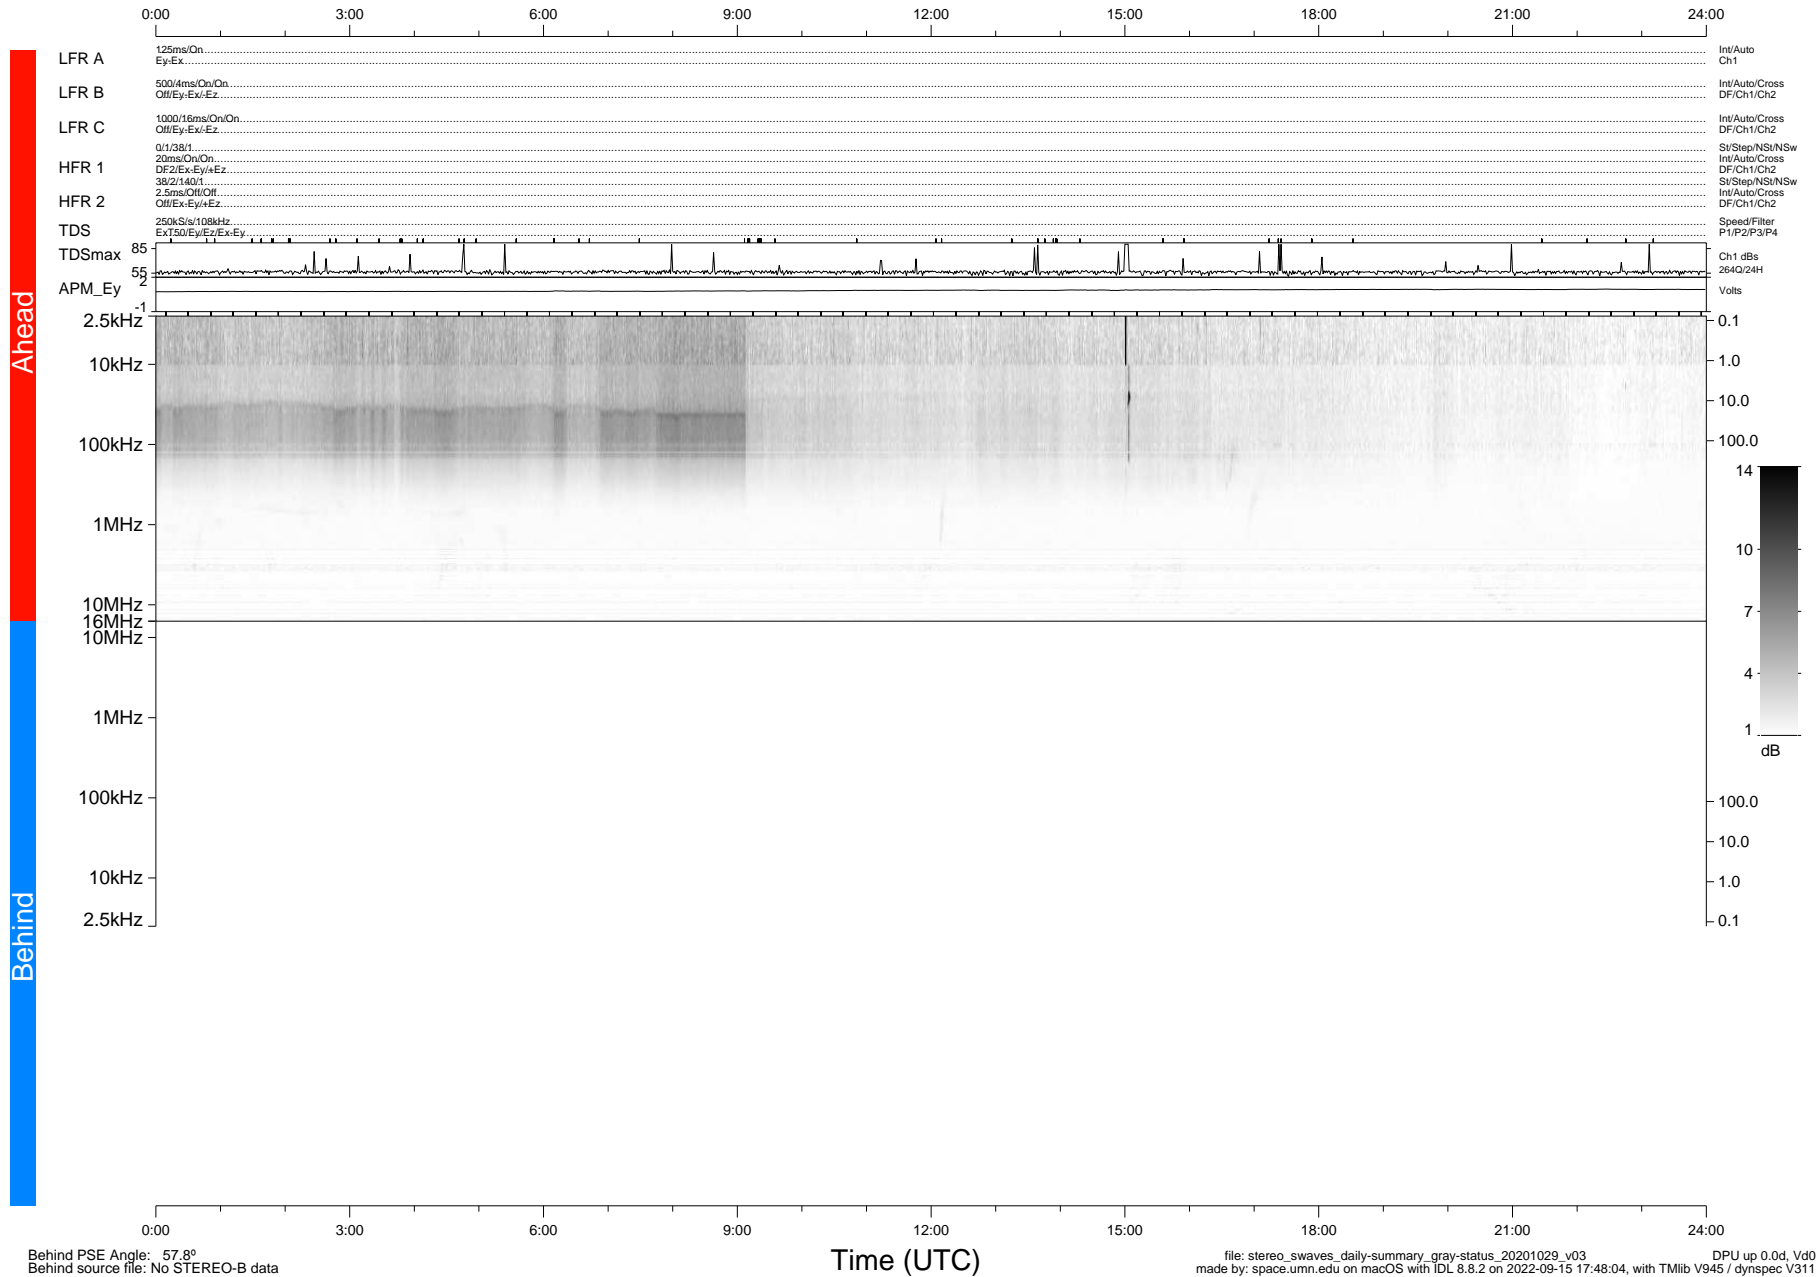

STEREO/WAVES Daily Summary - 29-Oct-2020 (DOY 303)

Ahead source file: swaves_ahead_2020_303_1_05.fin (Recovery: 100.0% HK, 94% Pkts)
 Ahead PSE Angle: -59.4°

DPU up 1940.9d, V412d32

Behind PSE Angle: 57.8°
 Behind source file: No STEREO-B data

file: stereo_swaves_daily-summary_gray-status_20201029_v03
 made by: space.umn.edu on macOS with IDL 8.8.2 on 2022-09-15 17:48:04, with TLib V945 / dynspec V311
 DPU up 0.0d, Vd0