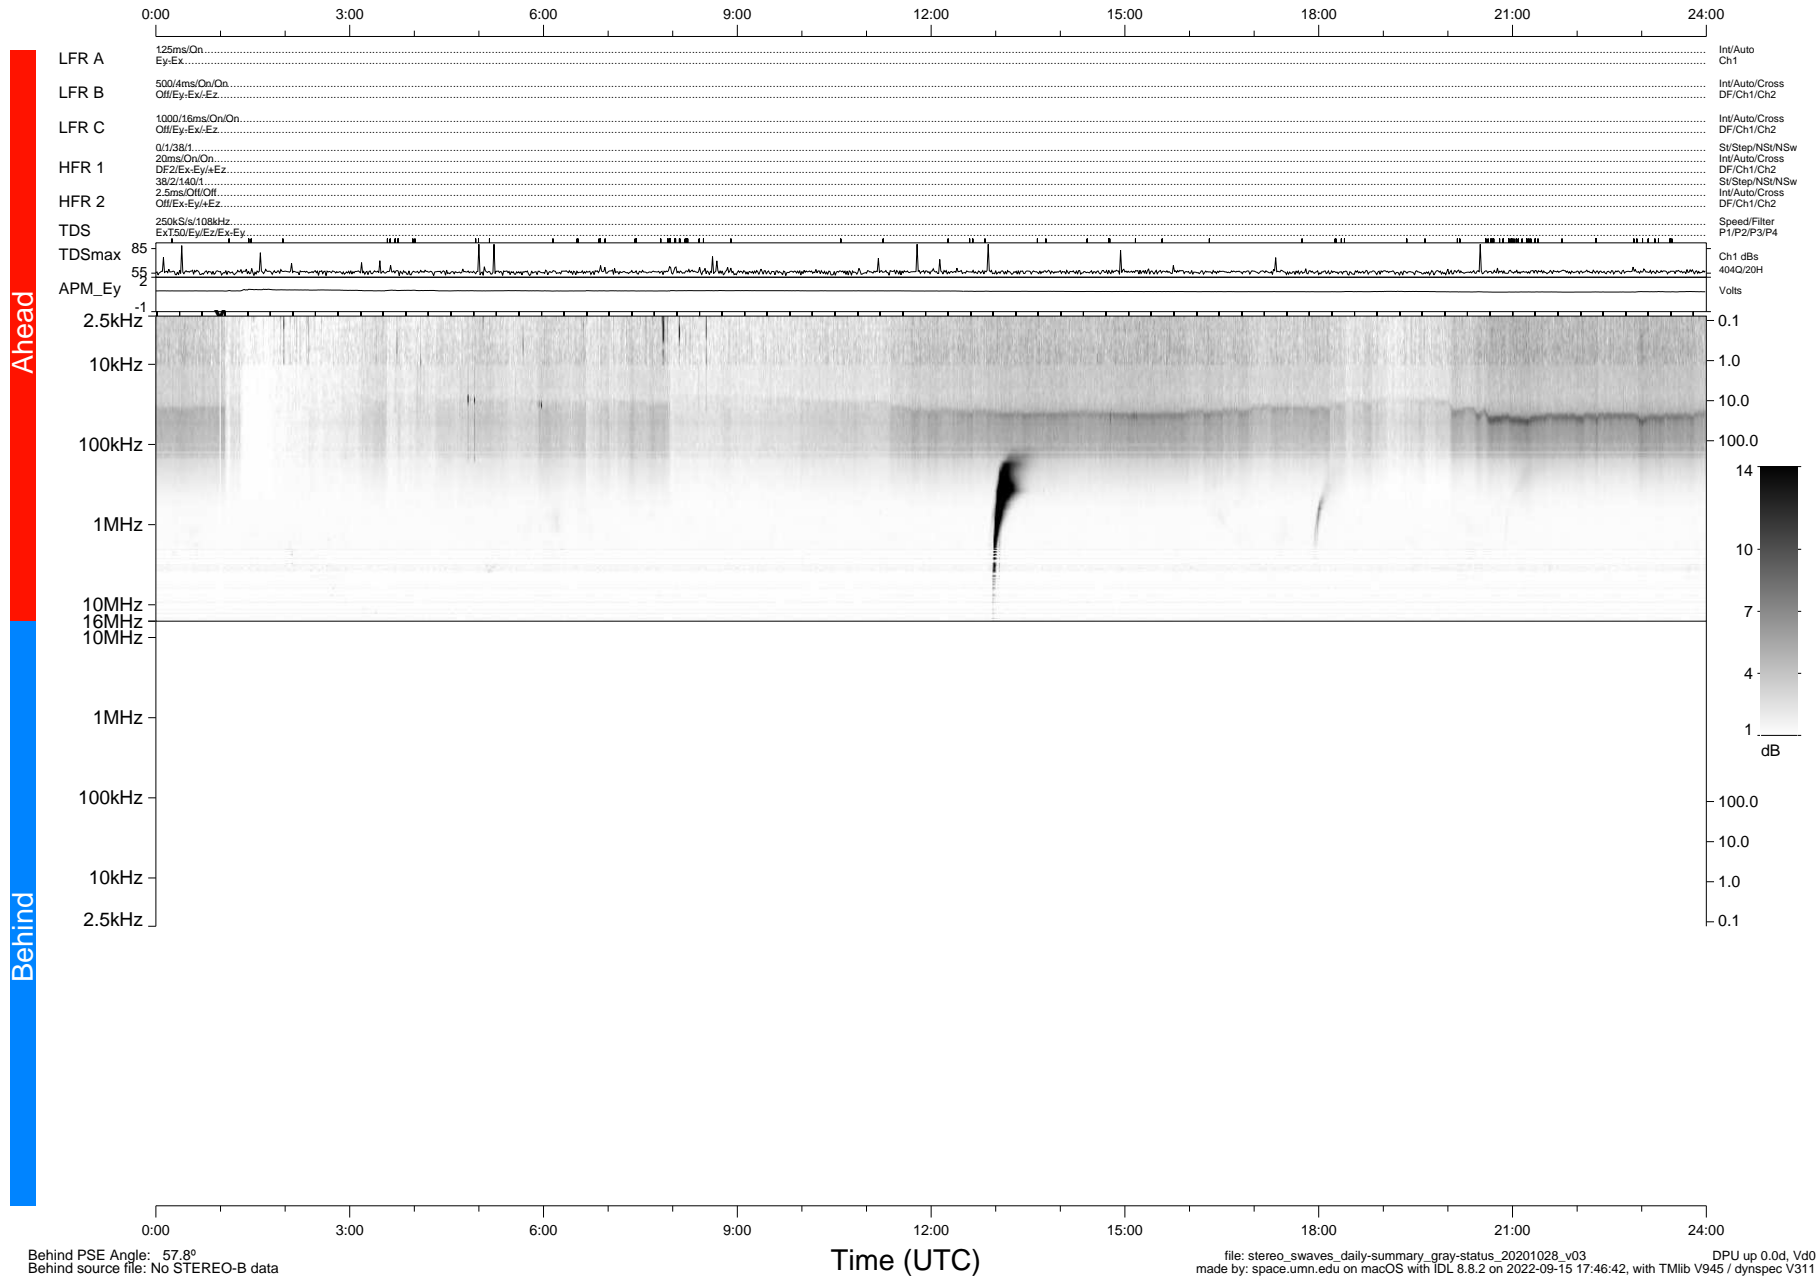

STEREO/WAVES Daily Summary - 28-Oct-2020 (DOY 302)

Ahead source file: swaves_ahead_2020_302_1_05.fin (Recovery: 100.0% HK, 114% Pkts)
 Ahead PSE Angle: -59.4°

DPU up 1939.9d, V412d32

Behind PSE Angle: 57.8°
 Behind source file: No STEREO-B data

file: stereo_swaves_daily-summary_gray-status_20201028_v03
 made by: space.umn.edu on macOS with IDL 8.8.2 on 2022-09-15 17:46:42, with TLib V945 / dynspec V311

Time (UTC)