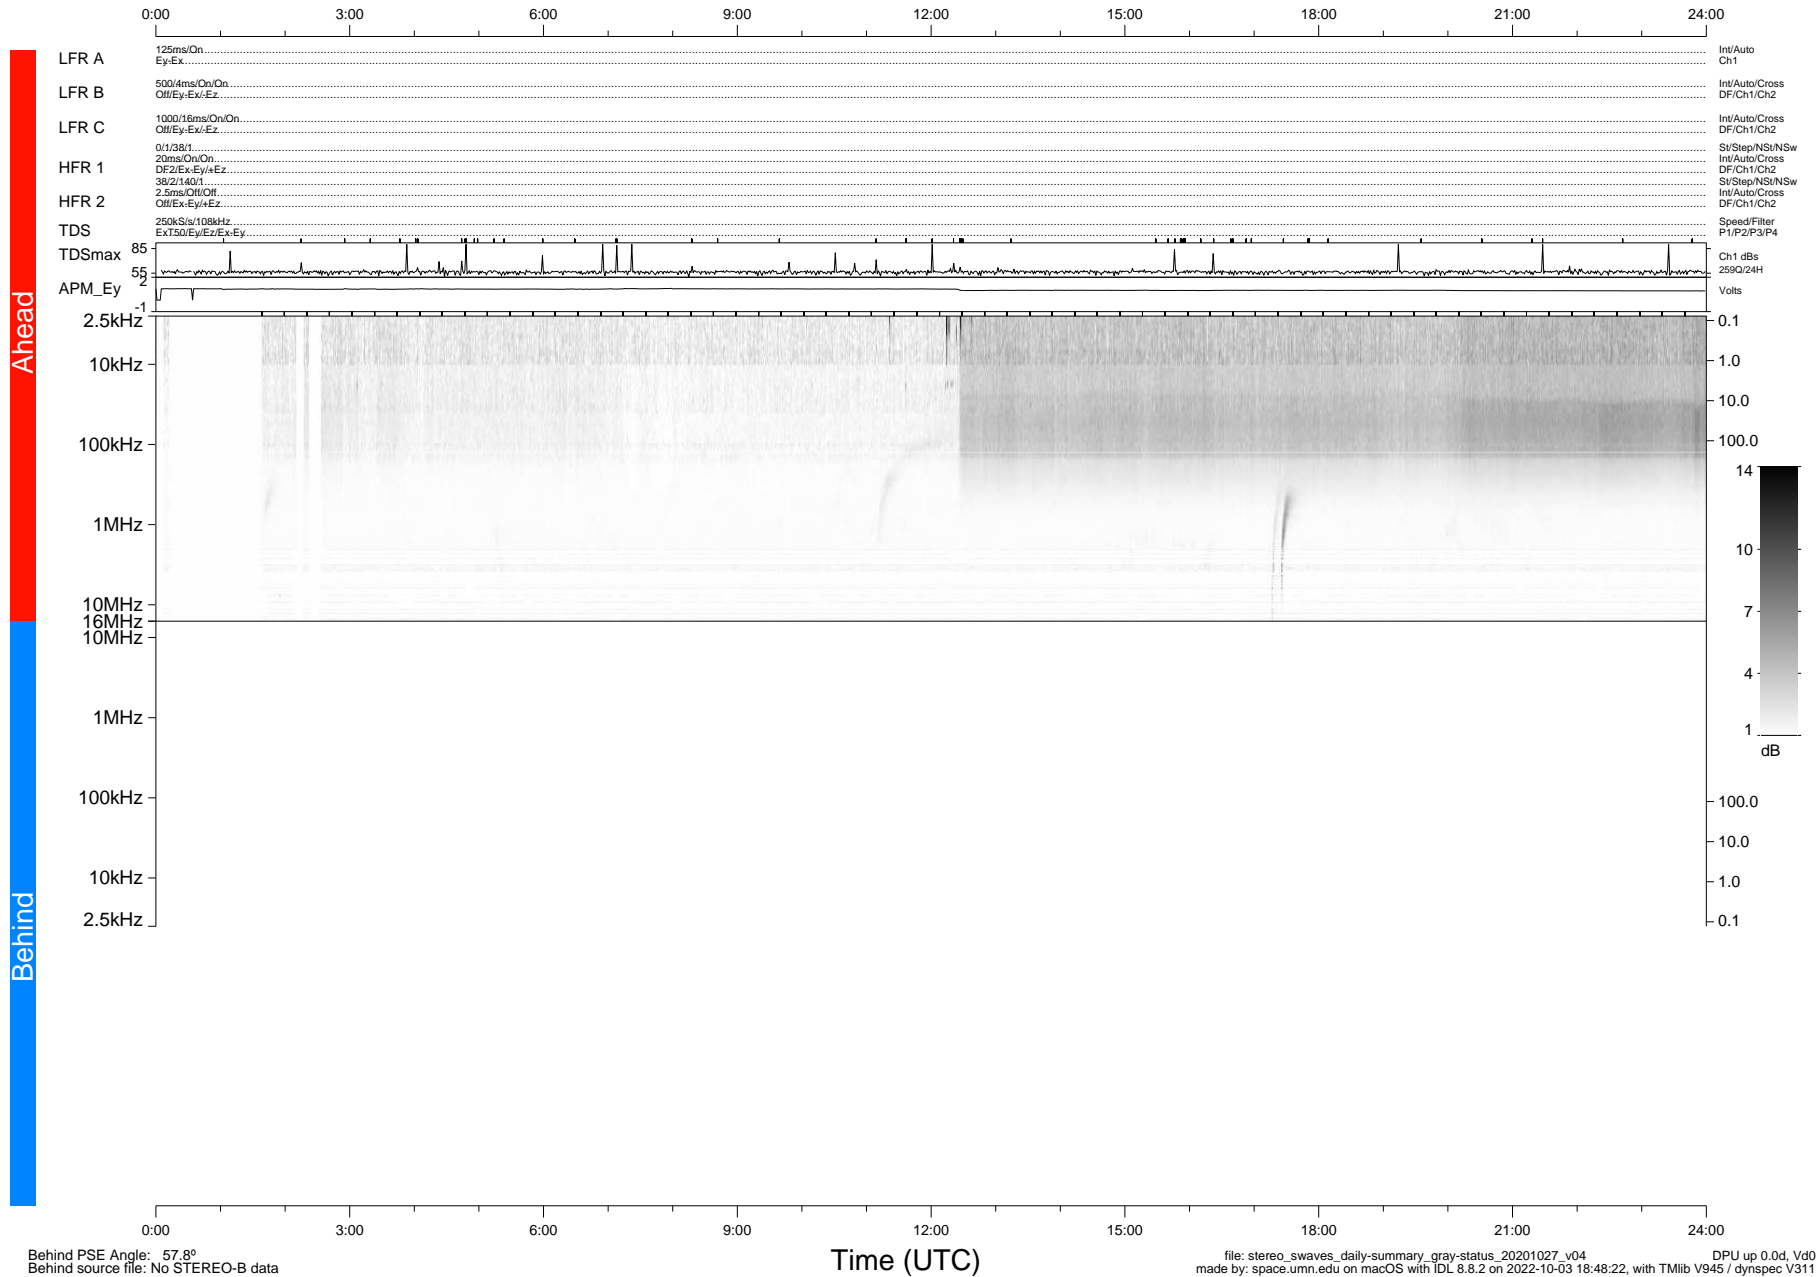

STEREO/WAVES Daily Summary - 27-Oct-2020 (DOY 301)

Ahead source file: swaves_ahead_2020_301_1_05.fin (Recovery: 99.7% HK, 89% Pkts)
 Ahead PSE Angle: -59.5°

DPU up 1938.9d, V412d32

Behind PSE Angle: 57.8°
 Behind source file: No STEREO-B data

file: stereo_swaves_daily-summary_gray-status_20201027_v04 DPU up 0.0d, Vd0
 made by: space.umn.edu on macOS with IDL 8.8.2 on 2022-10-03 18:48:22, with TLib V945 / dynspec V311