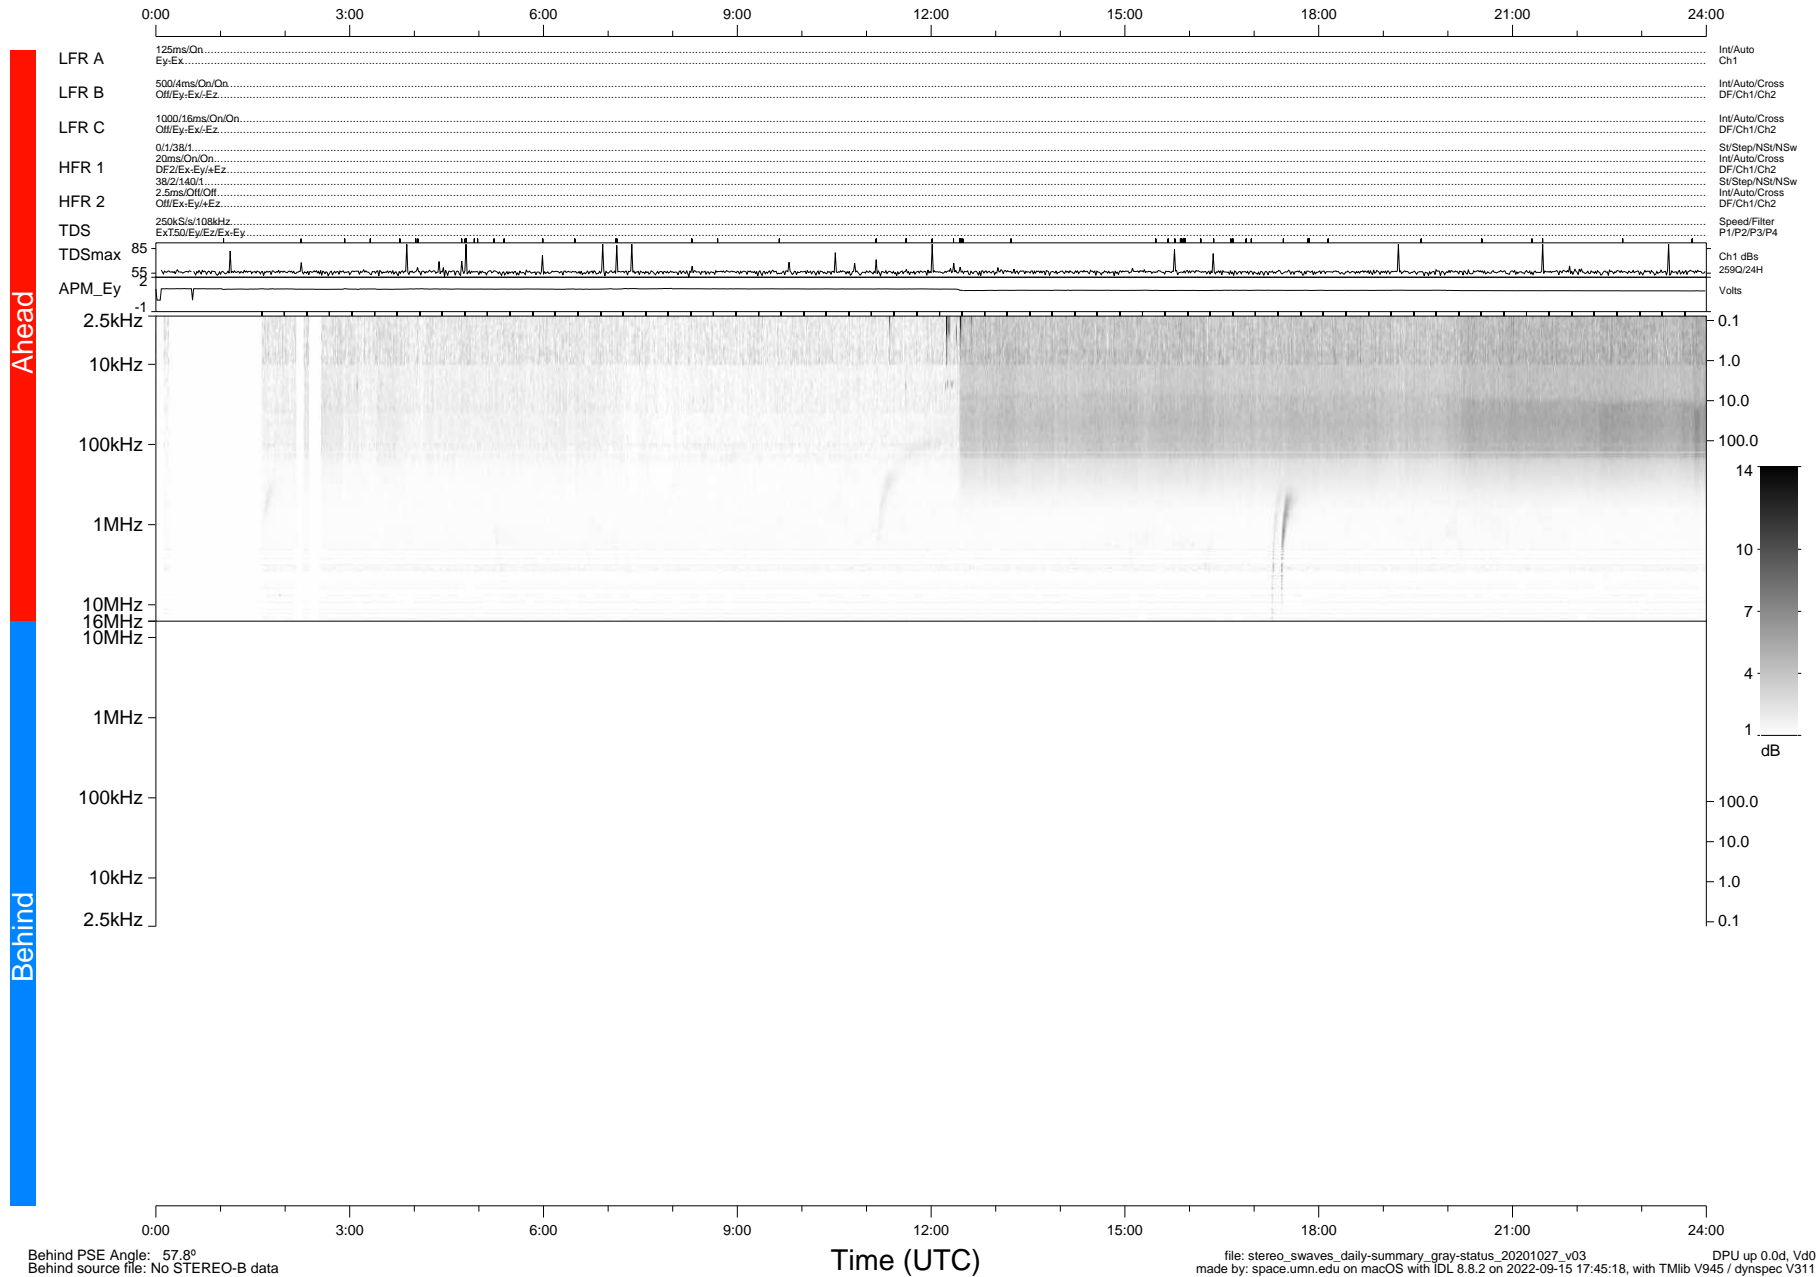

# STEREO/WAVES Daily Summary - 27-Oct-2020 (DOY 301)

Ahead source file: swaves\_ahead\_2020\_301\_1\_05.fin (Recovery: 99.7% HK, 89% Pkts)  
 Ahead PSE Angle: -59.5°

DPU up 1938.9d, V412d32

Behind PSE Angle: 57.8°  
 Behind source file: No STEREO-B data

file: stereo\_swaves\_daily-summary\_gray-status\_20201027\_v03 DPU up 0.0d, Vd0  
 made by: space.umn.edu on macOS with IDL 8.8.2 on 2022-09-15 17:45:18, with TMLib V945 / dynspec V311