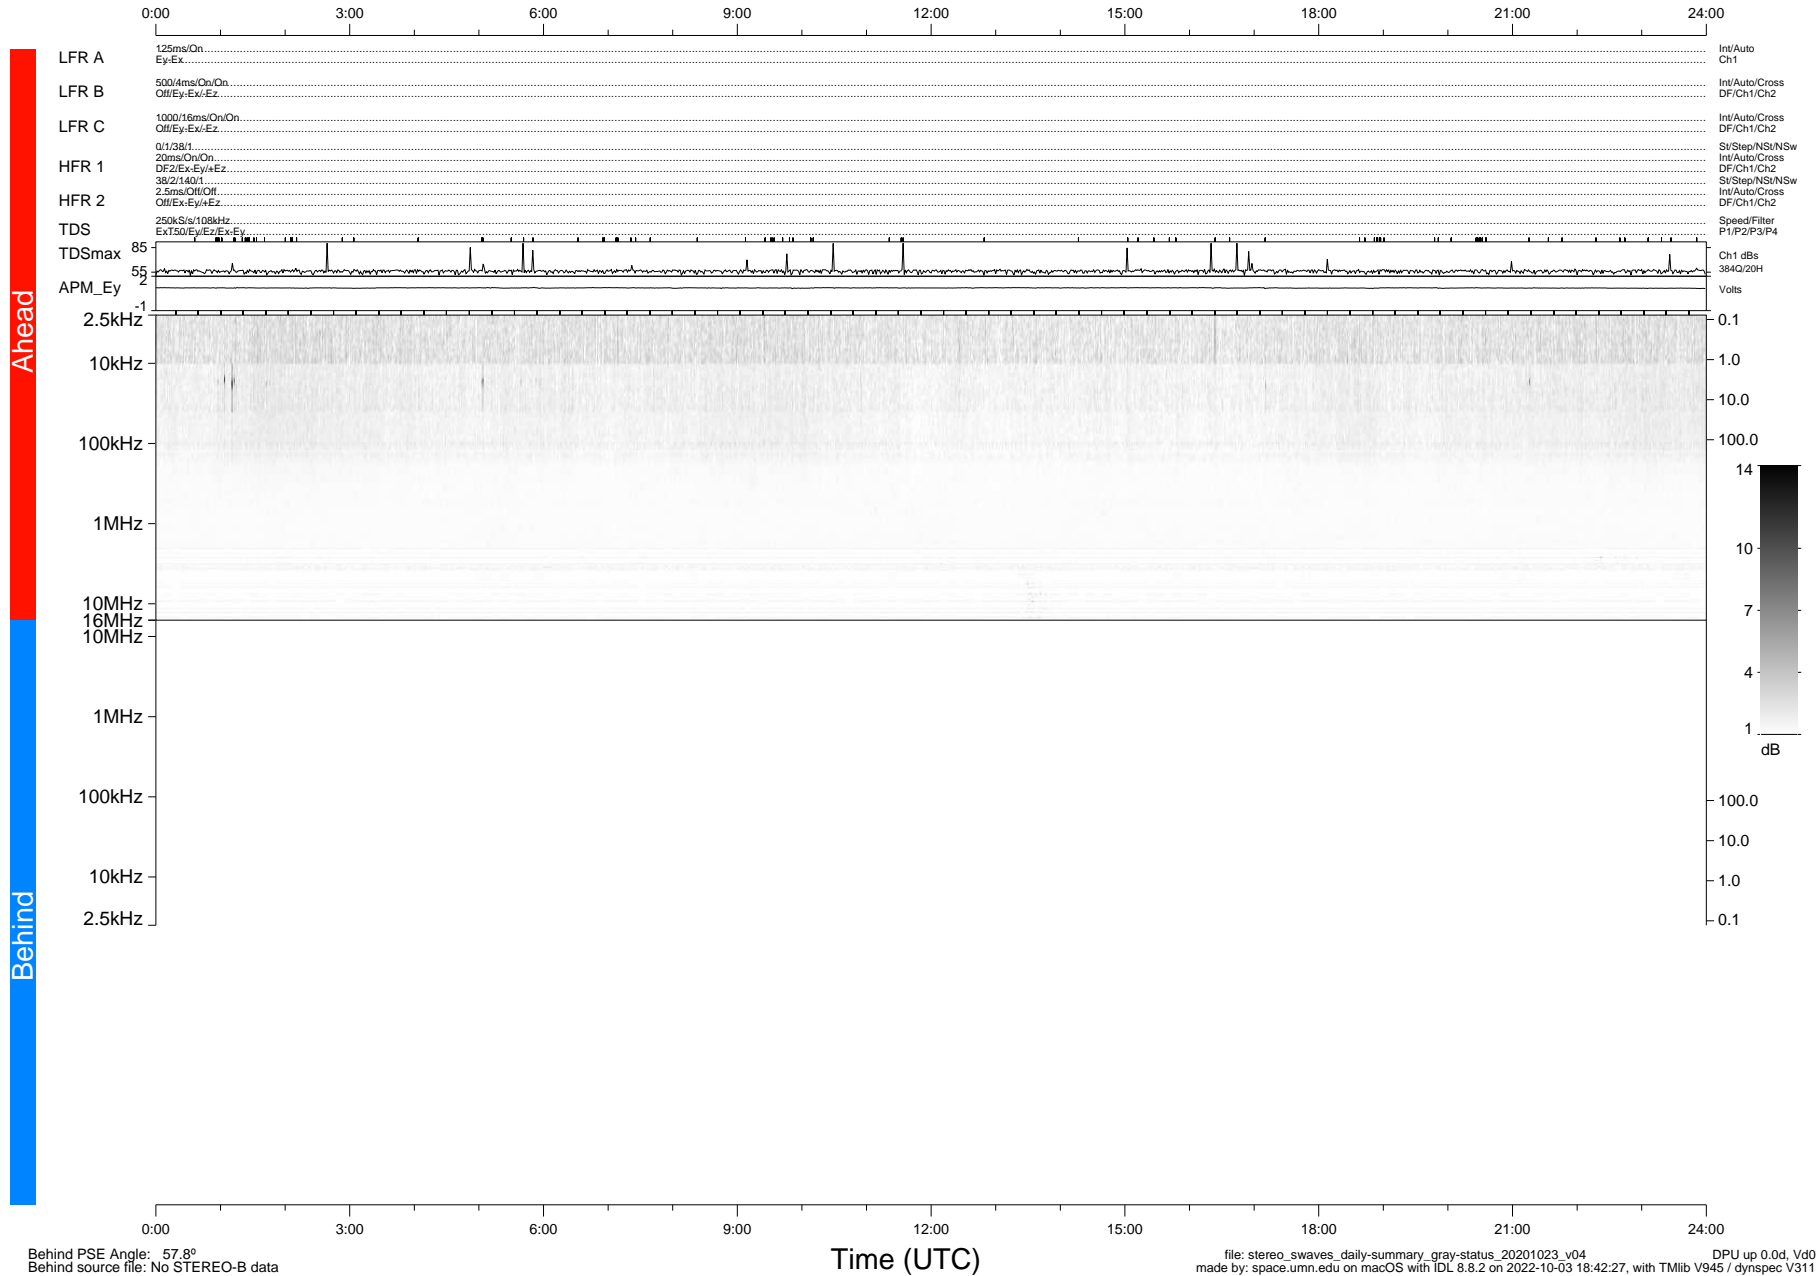

STEREO/WAVES Daily Summary - 23-Oct-2020 (DOY 297)

Ahead source file: swaves_ahead_2020_297_1_05.fin (Recovery: 100.0% HK, 110% Pkts)
 Ahead PSE Angle: -59.7°

DPU up 1934.9d, V412d32

Behind PSE Angle: 57.8°
 Behind source file: No STEREO-B data

file: stereo_swaves_daily-summary_gray-status_20201023_v04
 made by: space.umn.edu on macOS with IDL 8.8.2 on 2022-10-03 18:42:27, with Tlib V945 / dynspec V311
 DPU up 0.0d, Vd0