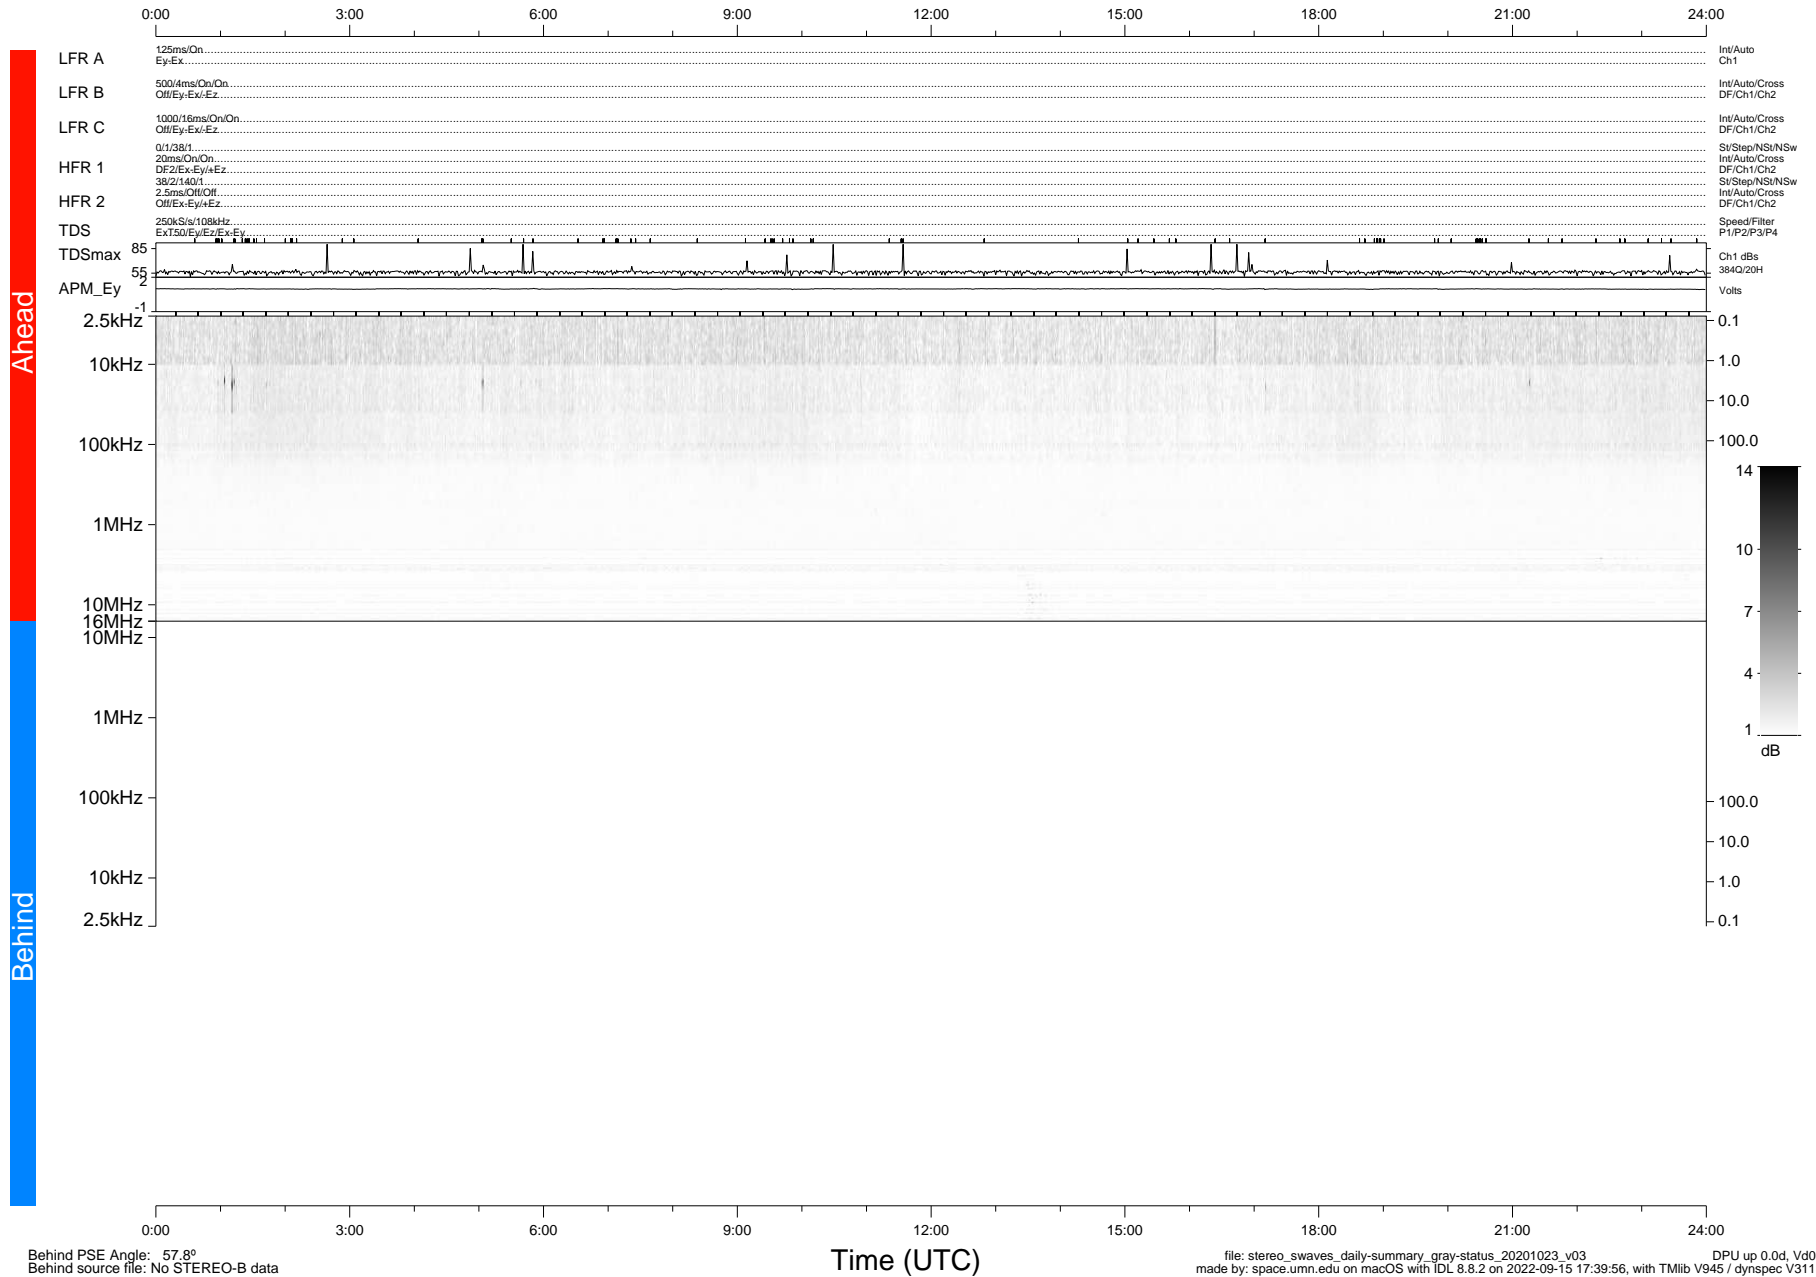

STEREO/WAVES Daily Summary - 23-Oct-2020 (DOY 297)

Ahead source file: swaves_ahead_2020_297_1_05.fin (Recovery: 100.0% HK, 110% Pkts)
 Ahead PSE Angle: -59.7°

DPU up 1934.9d, V412d32

Behind PSE Angle: 57.8°
 Behind source file: No STEREO-B data

file: stereo_swaves_daily-summary_gray-status_20201023_v03
 made by: space.umn.edu on macOS with IDL 8.8.2 on 2022-09-15 17:39:56, with Tlib V945 / dynspec V311
 DPU up 0.0d, Vd0