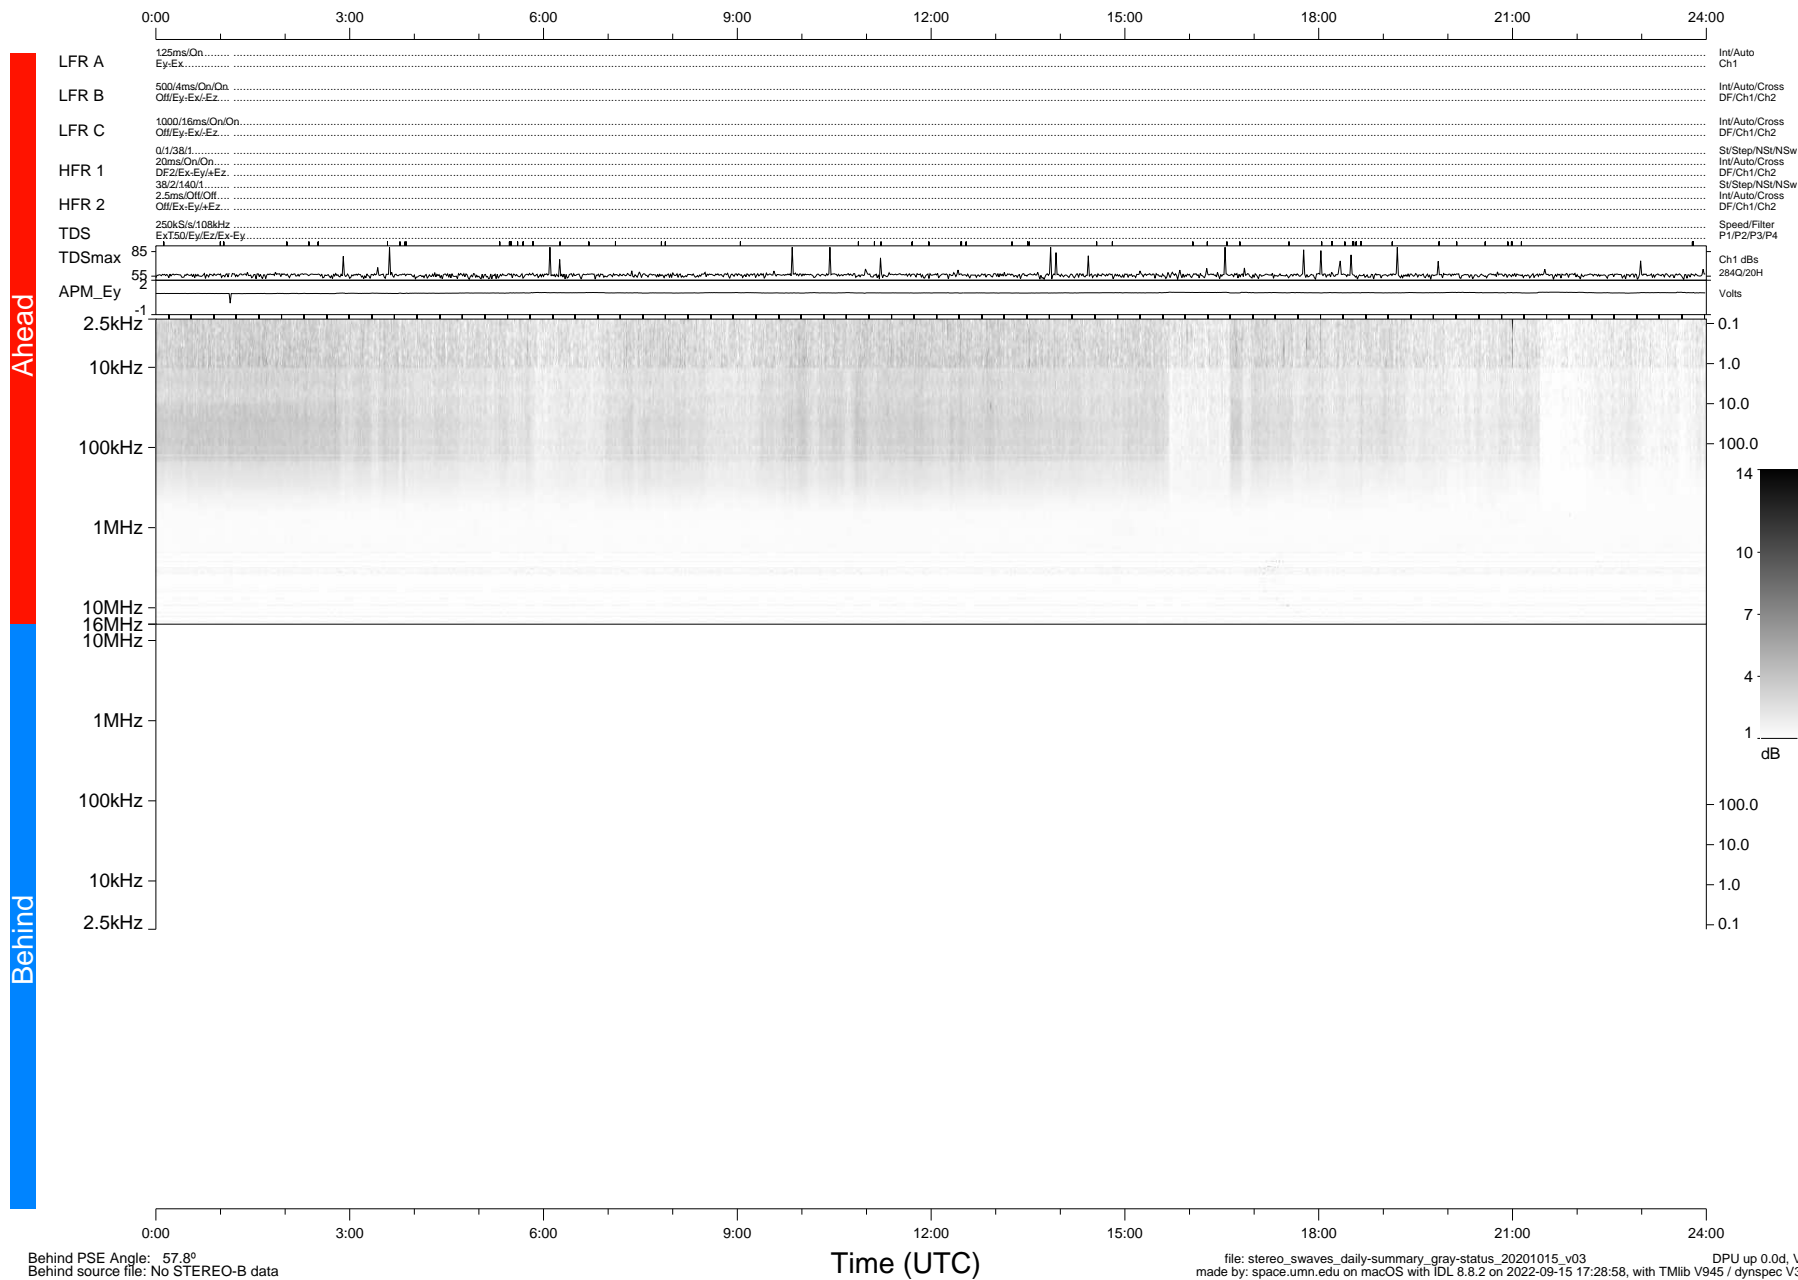

STEREO/WAVES Daily Summary - 15-Oct-2020 (DOY 289)

Ahead source file: swaves_ahead_2020_289_1_05.fin (Recovery: 100.1% HK, 96% Pkts)
Ahead PSE Angle: -60.3°

DPU up 1926.9d, V412d32

Behind PSE Angle: 57.8°
Behind source file: No STEREO-B data

Time (UTC)