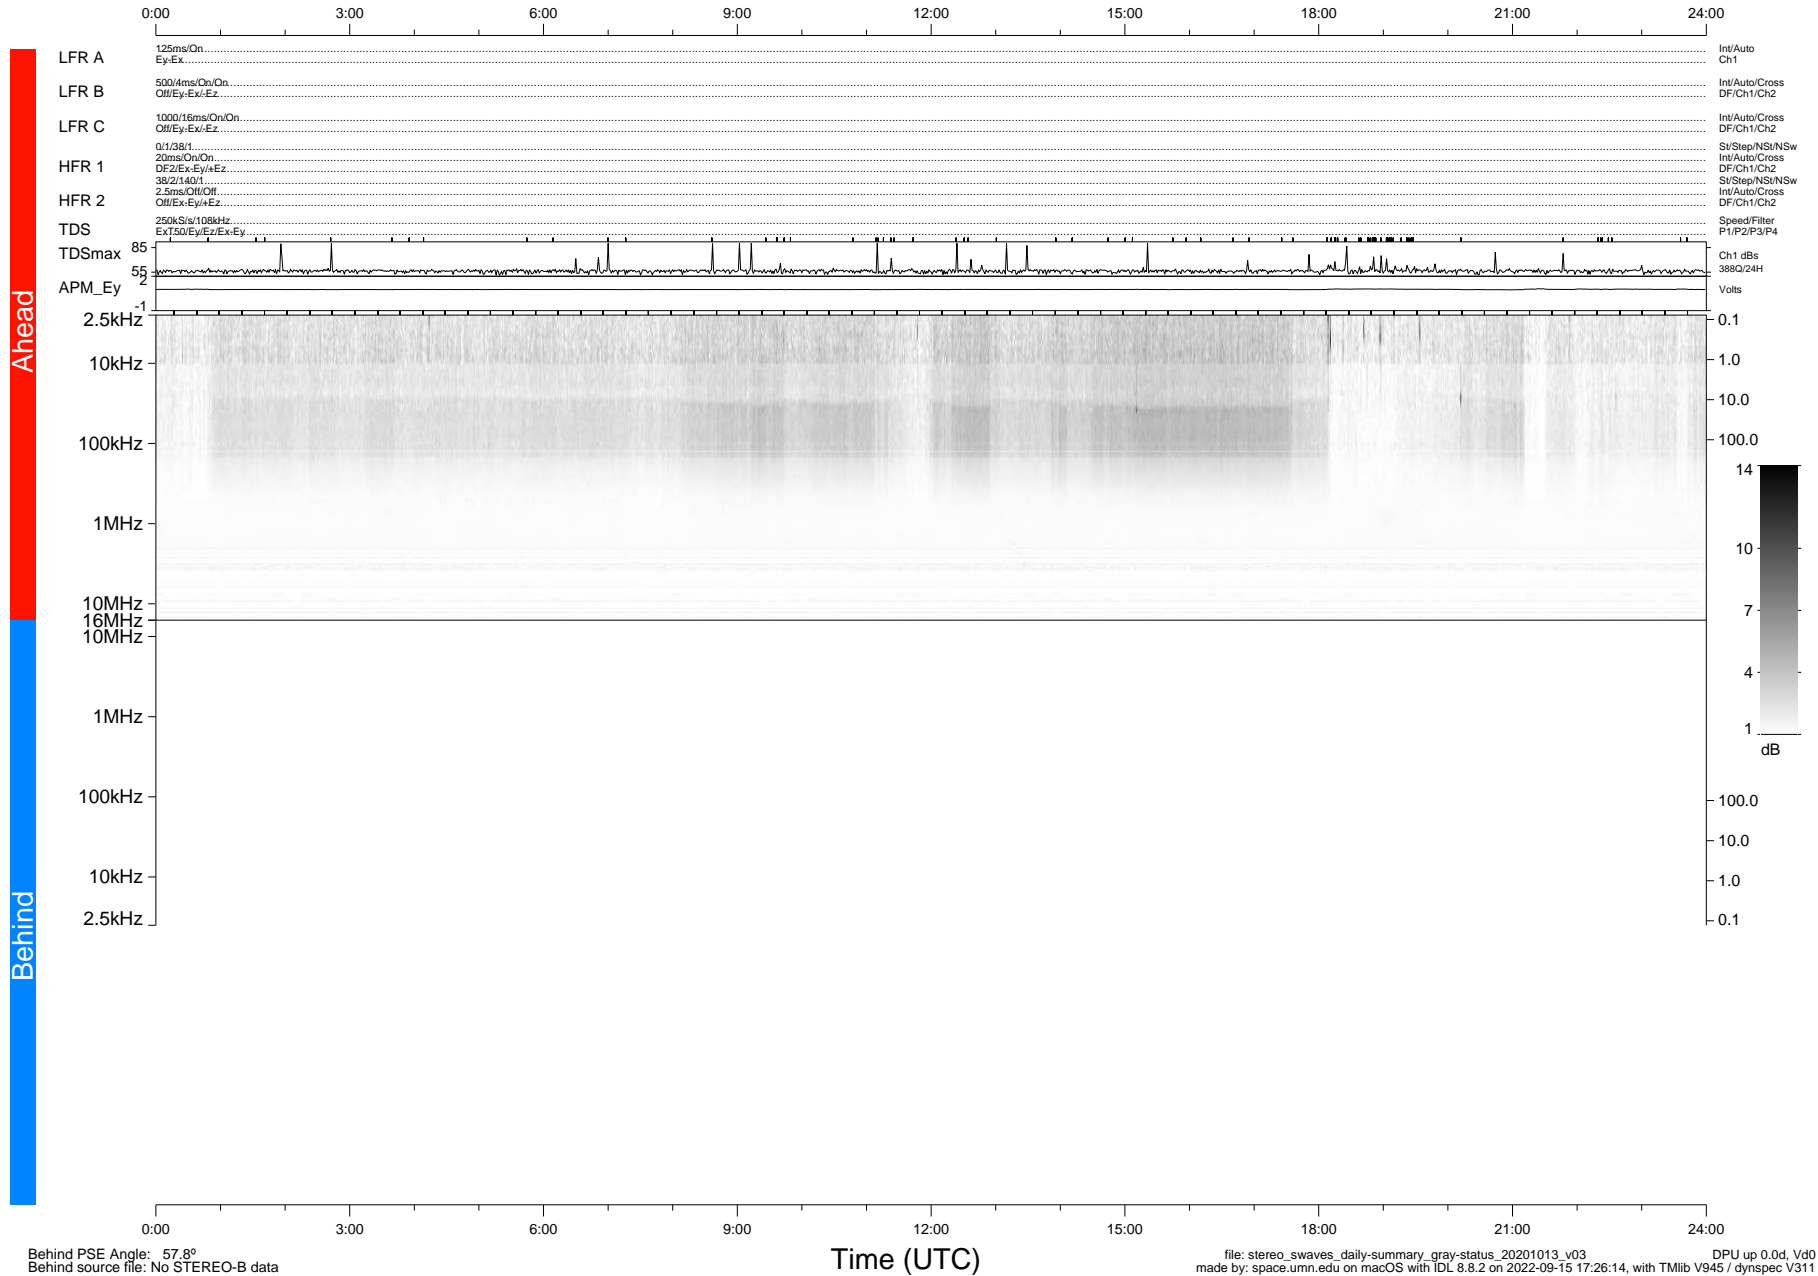

STEREO/WAVES Daily Summary - 13-Oct-2020 (DOY 287)

Ahead source file: swaves_ahead_2020_287_1_05.fin (Recovery: 100.0% HK, 112% Pkts)
 Ahead PSE Angle: -60.4°

DPU up 1924.9d, V412d32

Behind PSE Angle: 57.8°
 Behind source file: No STEREO-B data

file: stereo_swaves_daily-summary_gray-status_20201013_v03
 made by: space.umn.edu on macOS with IDL 8.8.2 on 2022-09-15 17:26:14, with TLib V945 / dynspec V311
 DPU up 0.0d, Vd0