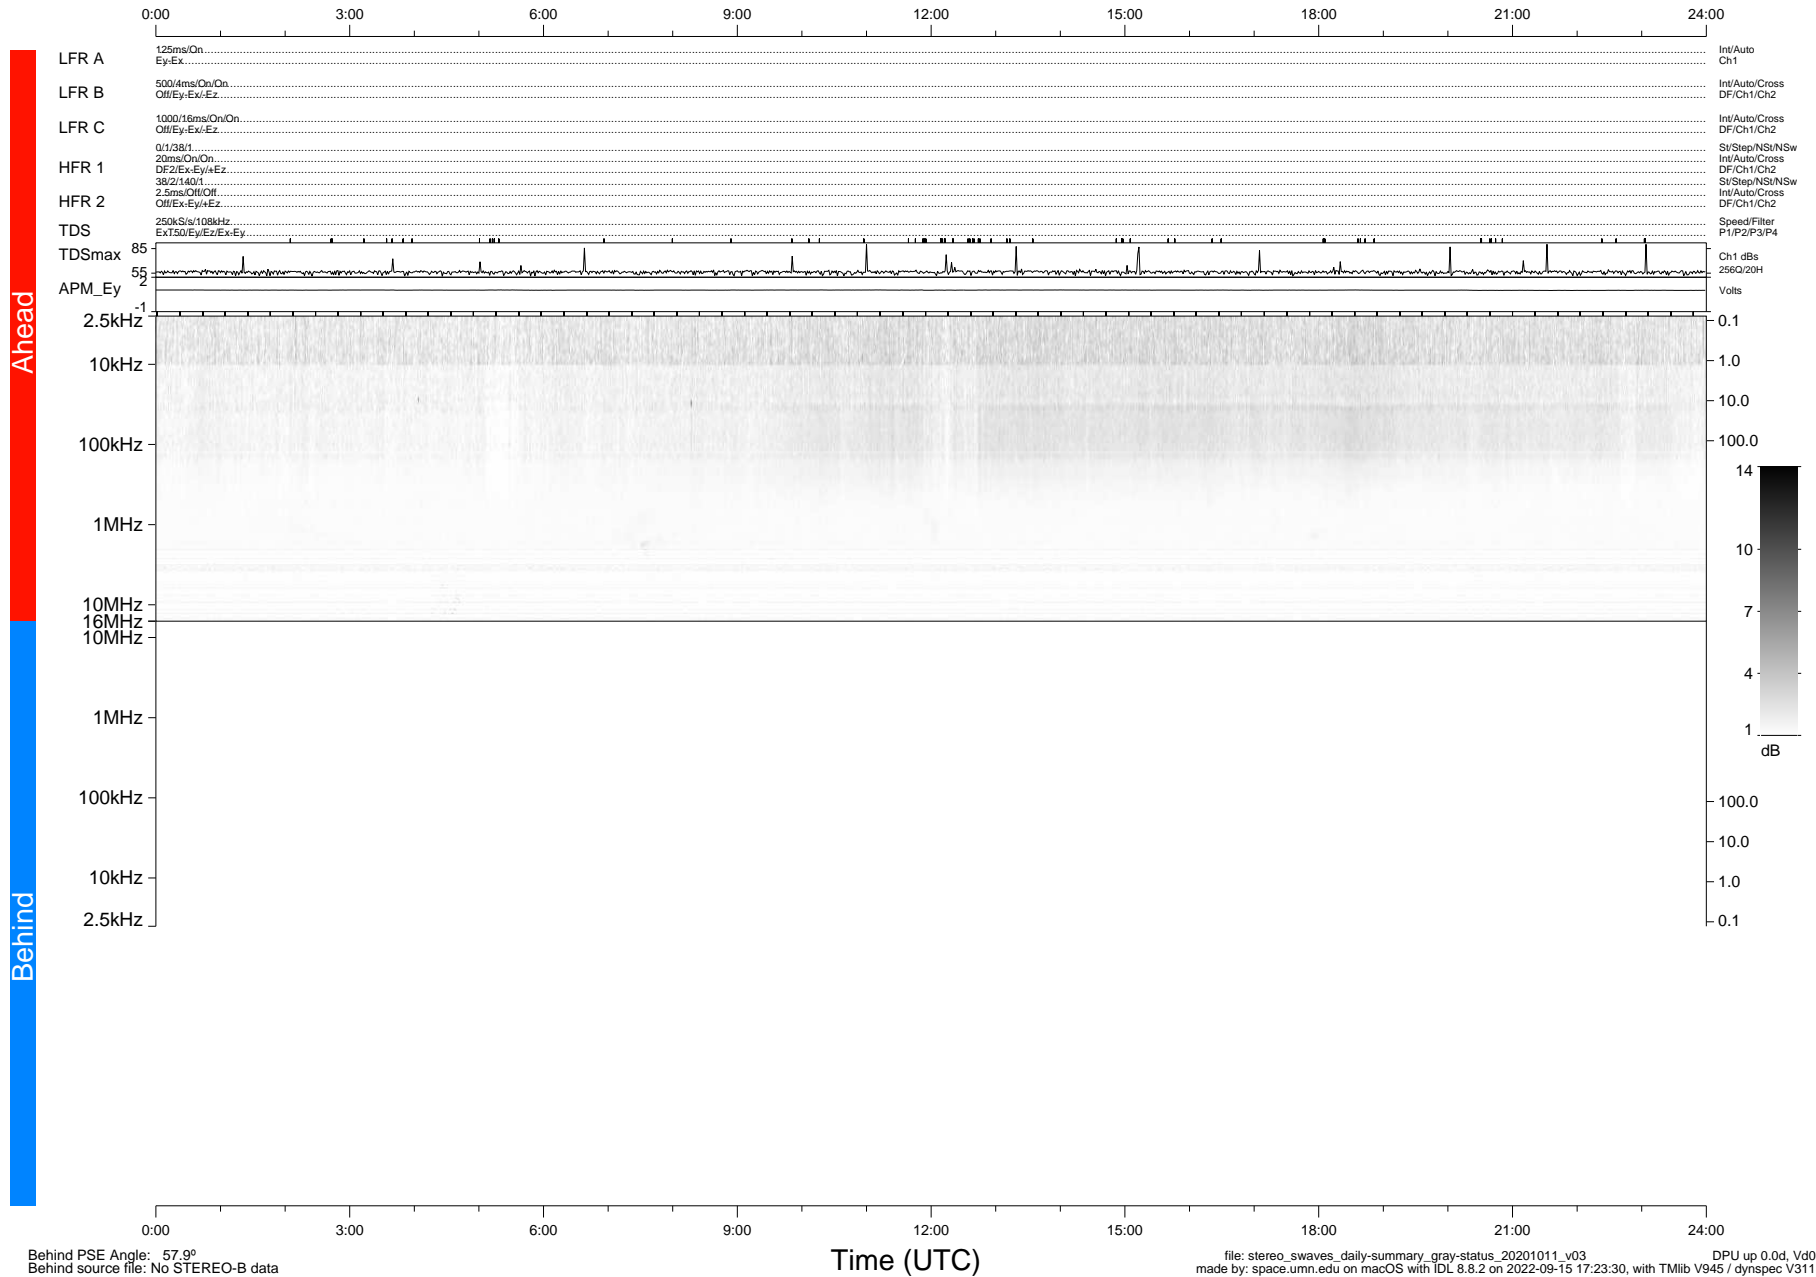

STEREO/WAVES Daily Summary - 11-Oct-2020 (DOY 285)

Ahead source file: swaves_ahead_2020_285_1_05.fin (Recovery: 100.0% HK, 92% Pkts)
 Ahead PSE Angle: -60.5°

DPU up 1922.9d, V412d32

Behind PSE Angle: 57.9°
 Behind source file: No STEREO-B data

file: stereo_swaves_daily-summary_gray-status_20201011_v03 DPU up 0.0d, Vd0
 made by: space.umn.edu on macOS with IDL 8.8.2 on 2022-09-15 17:23:30, with TLib V945 / dynspec V311