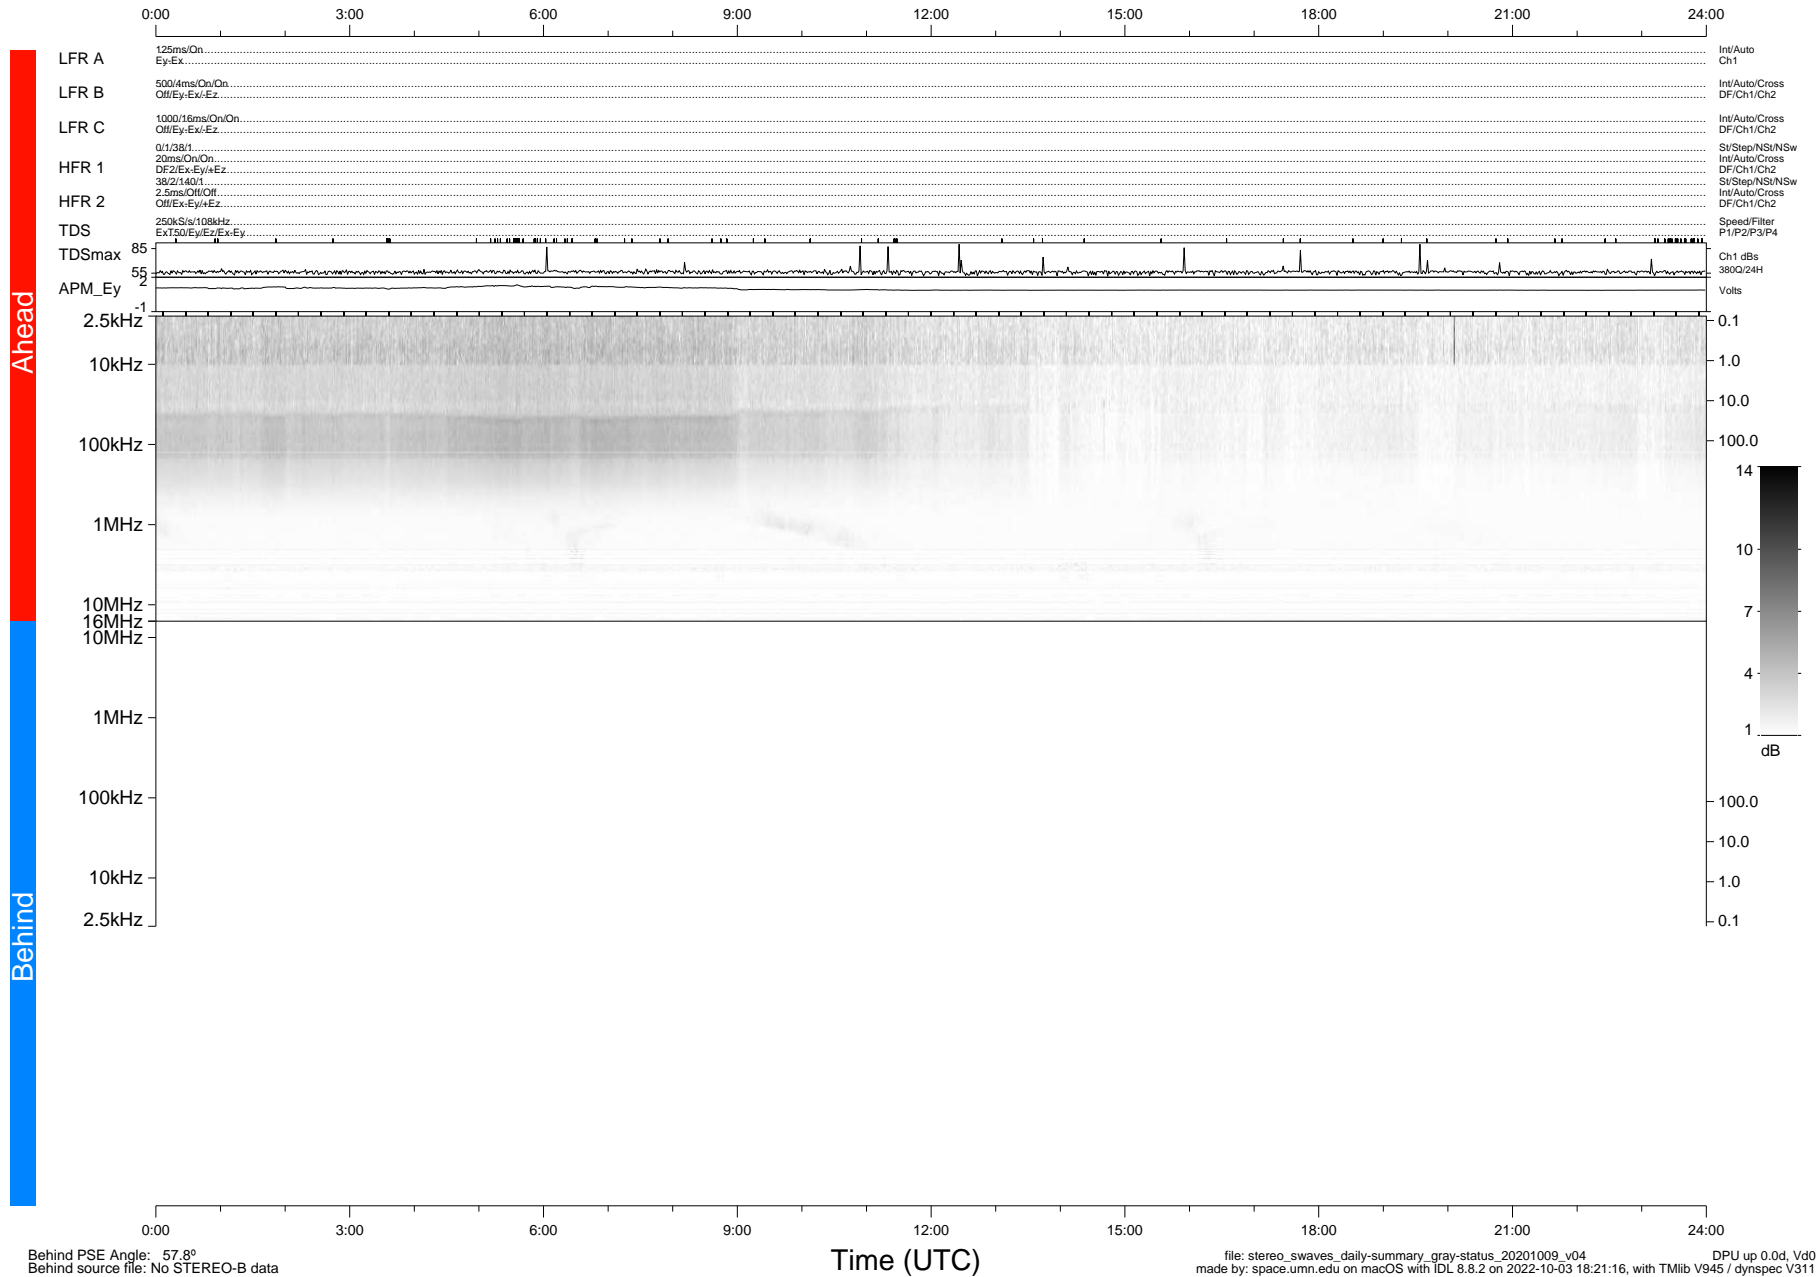

STEREO/WAVES Daily Summary - 09-Oct-2020 (DOY 283)

Ahead source file: swaves_ahead_2020_283_1_05.fin (Recovery: 100.0% HK, 111% Pkts)
 Ahead PSE Angle: -60.7°

DPU up 1920.9d, V412d32

Behind PSE Angle: 57.8°
 Behind source file: No STEREO-B data

file: stereo_swaves_daily-summary_gray-status_20201009_v04
 made by: space.umn.edu on macOS with IDL 8.8.2 on 2022-10-03 18:21:16, with TLib V945 / dynspec V311
 DPU up 0.0d, Vd0