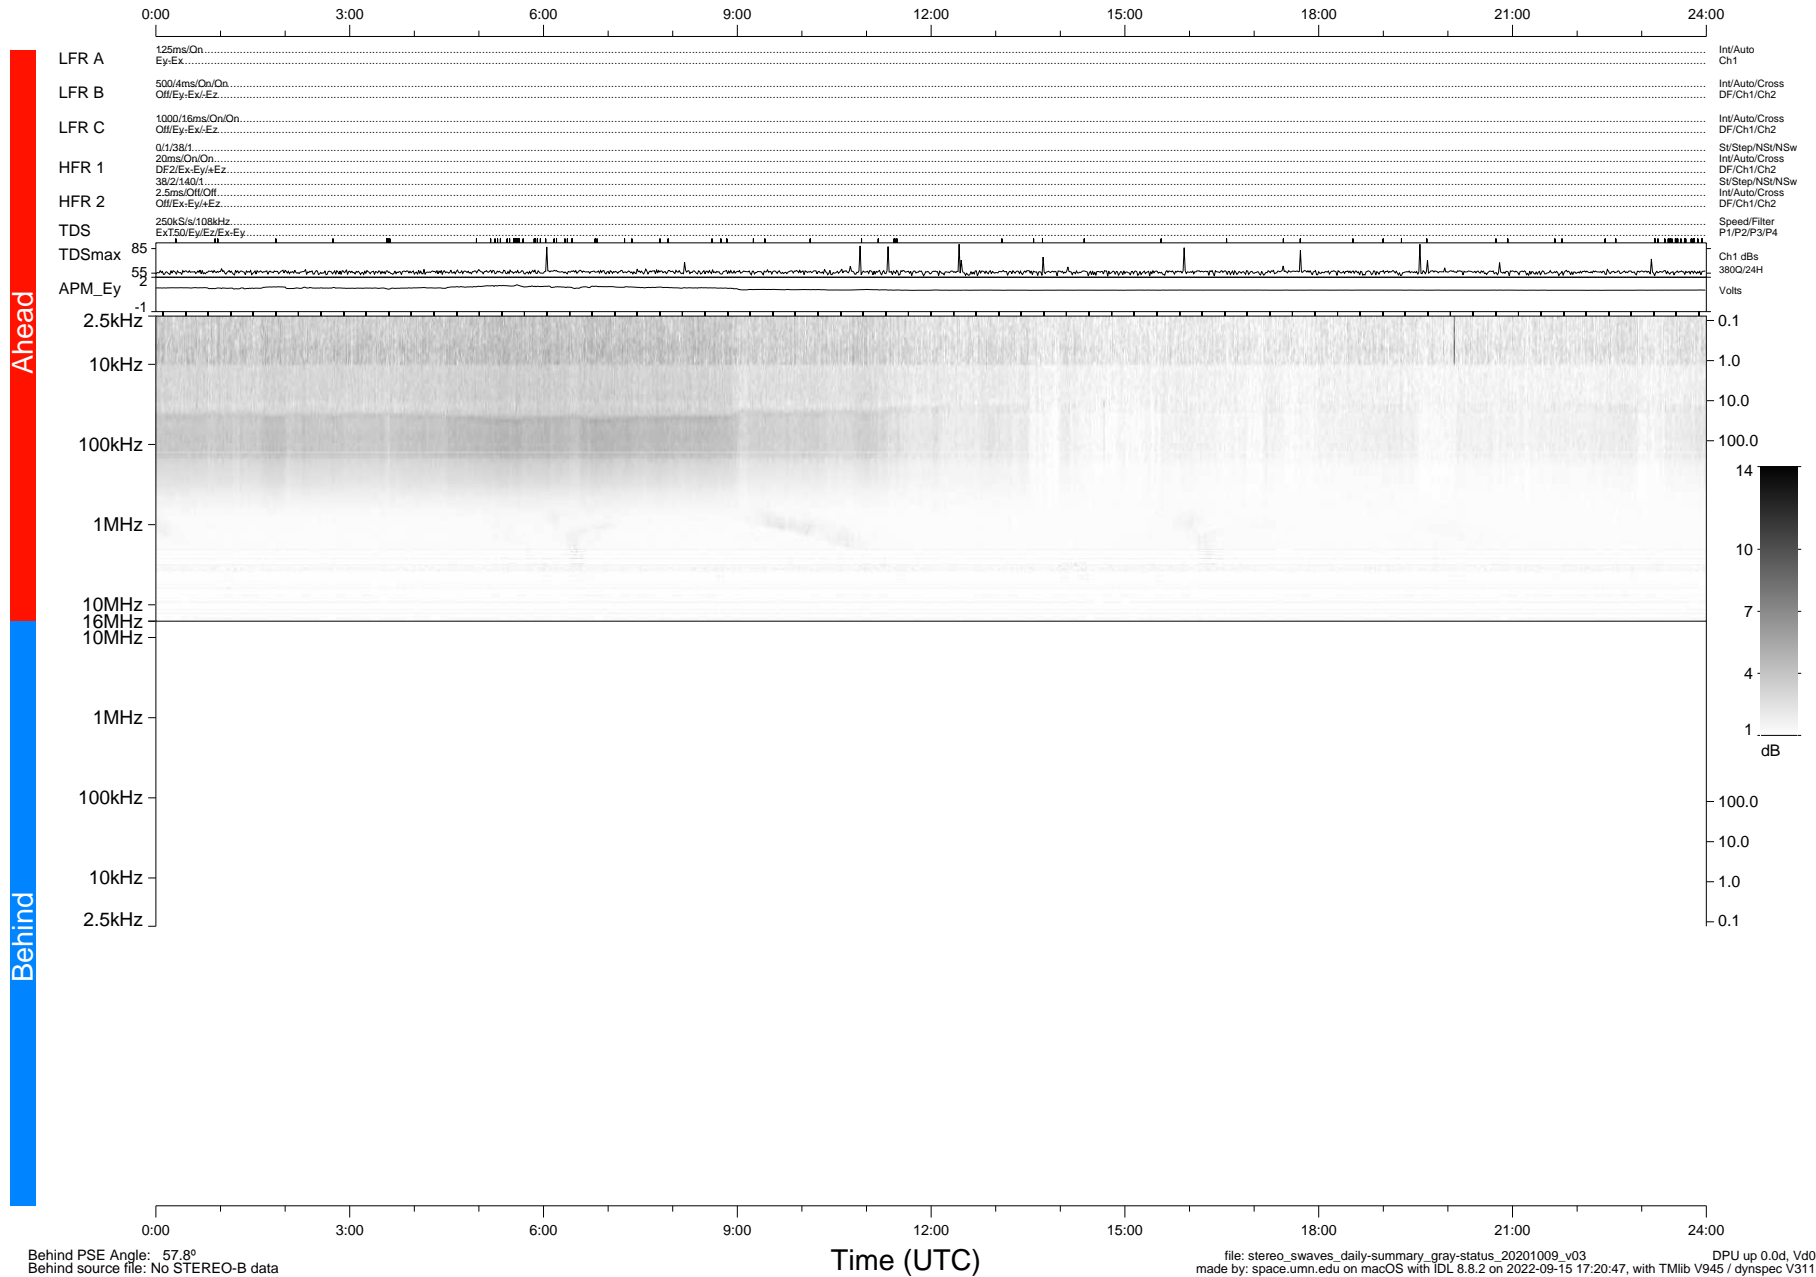

STEREO/WAVES Daily Summary - 09-Oct-2020 (DOY 283)

Ahead source file: swaves_ahead_2020_283_1_05.fin (Recovery: 100.0% HK, 111% Pkts)
 Ahead PSE Angle: -60.7°

DPU up 1920.9d, V412d32

Behind PSE Angle: 57.8°
 Behind source file: No STEREO-B data

file: stereo_swaves_daily-summary_gray-status_20201009_v03
 made by: space.umn.edu on macOS with IDL 8.8.2 on 2022-09-15 17:20:47, with TLib V945 / dynspec V311
 DPU up 0.0d, Vd0