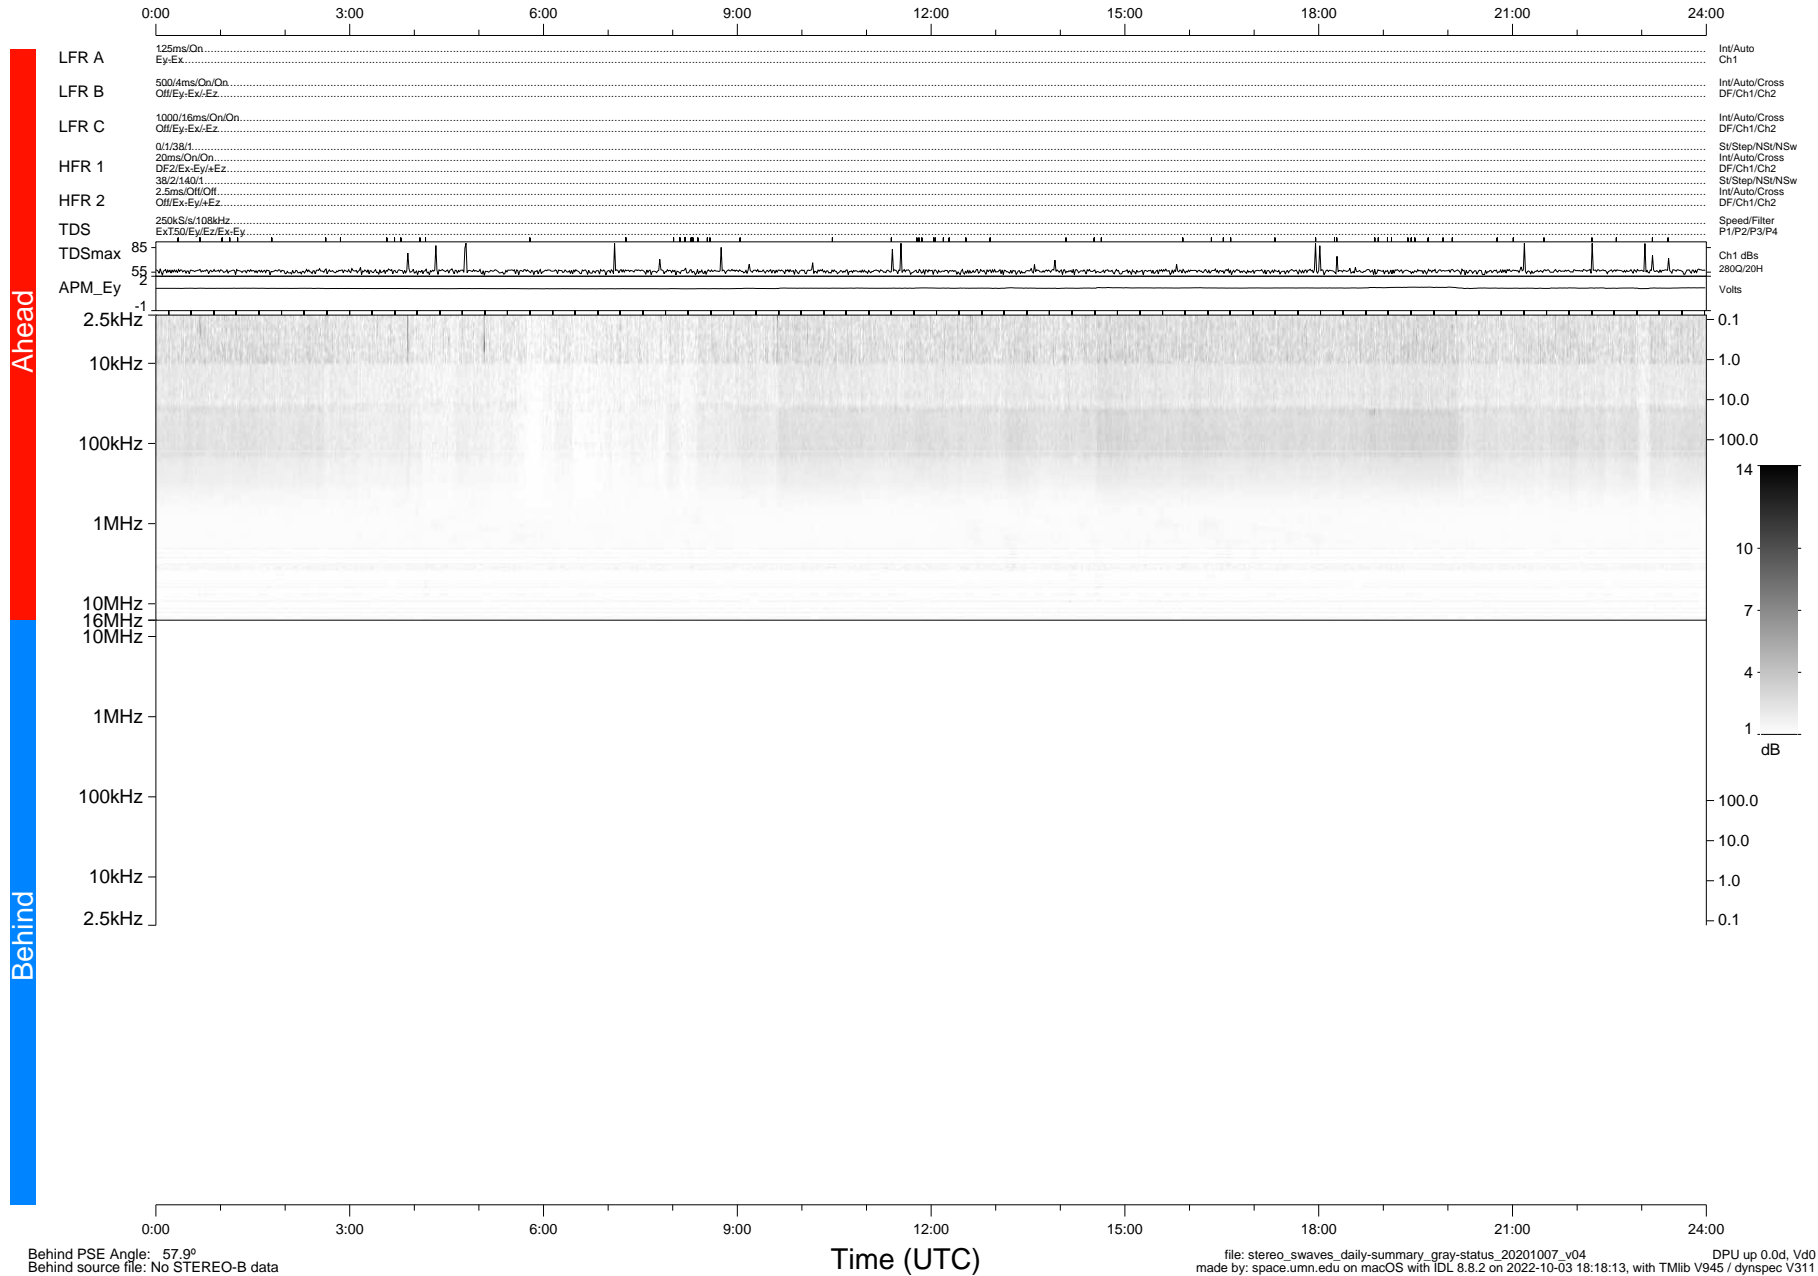

STEREO/WAVES Daily Summary - 07-Oct-2020 (DOY 281)

Ahead source file: swaves_ahead_2020_281_1_06.fin (Recovery: 100.0% HK, 95% Pkts)
 Ahead PSE Angle: -60.8°

DPU up 1918.9d, V412d32

Behind PSE Angle: 57.9°
 Behind source file: No STEREO-B data

Time (UTC)

file: stereo_swaves_daily-summary_gray-status_20201007_v04 DPU up 0.0d, Vd0
 made by: space.umn.edu on macOS with IDL 8.8.2 on 2022-10-03 18:18:13, with TLib V945 / dynspec V311