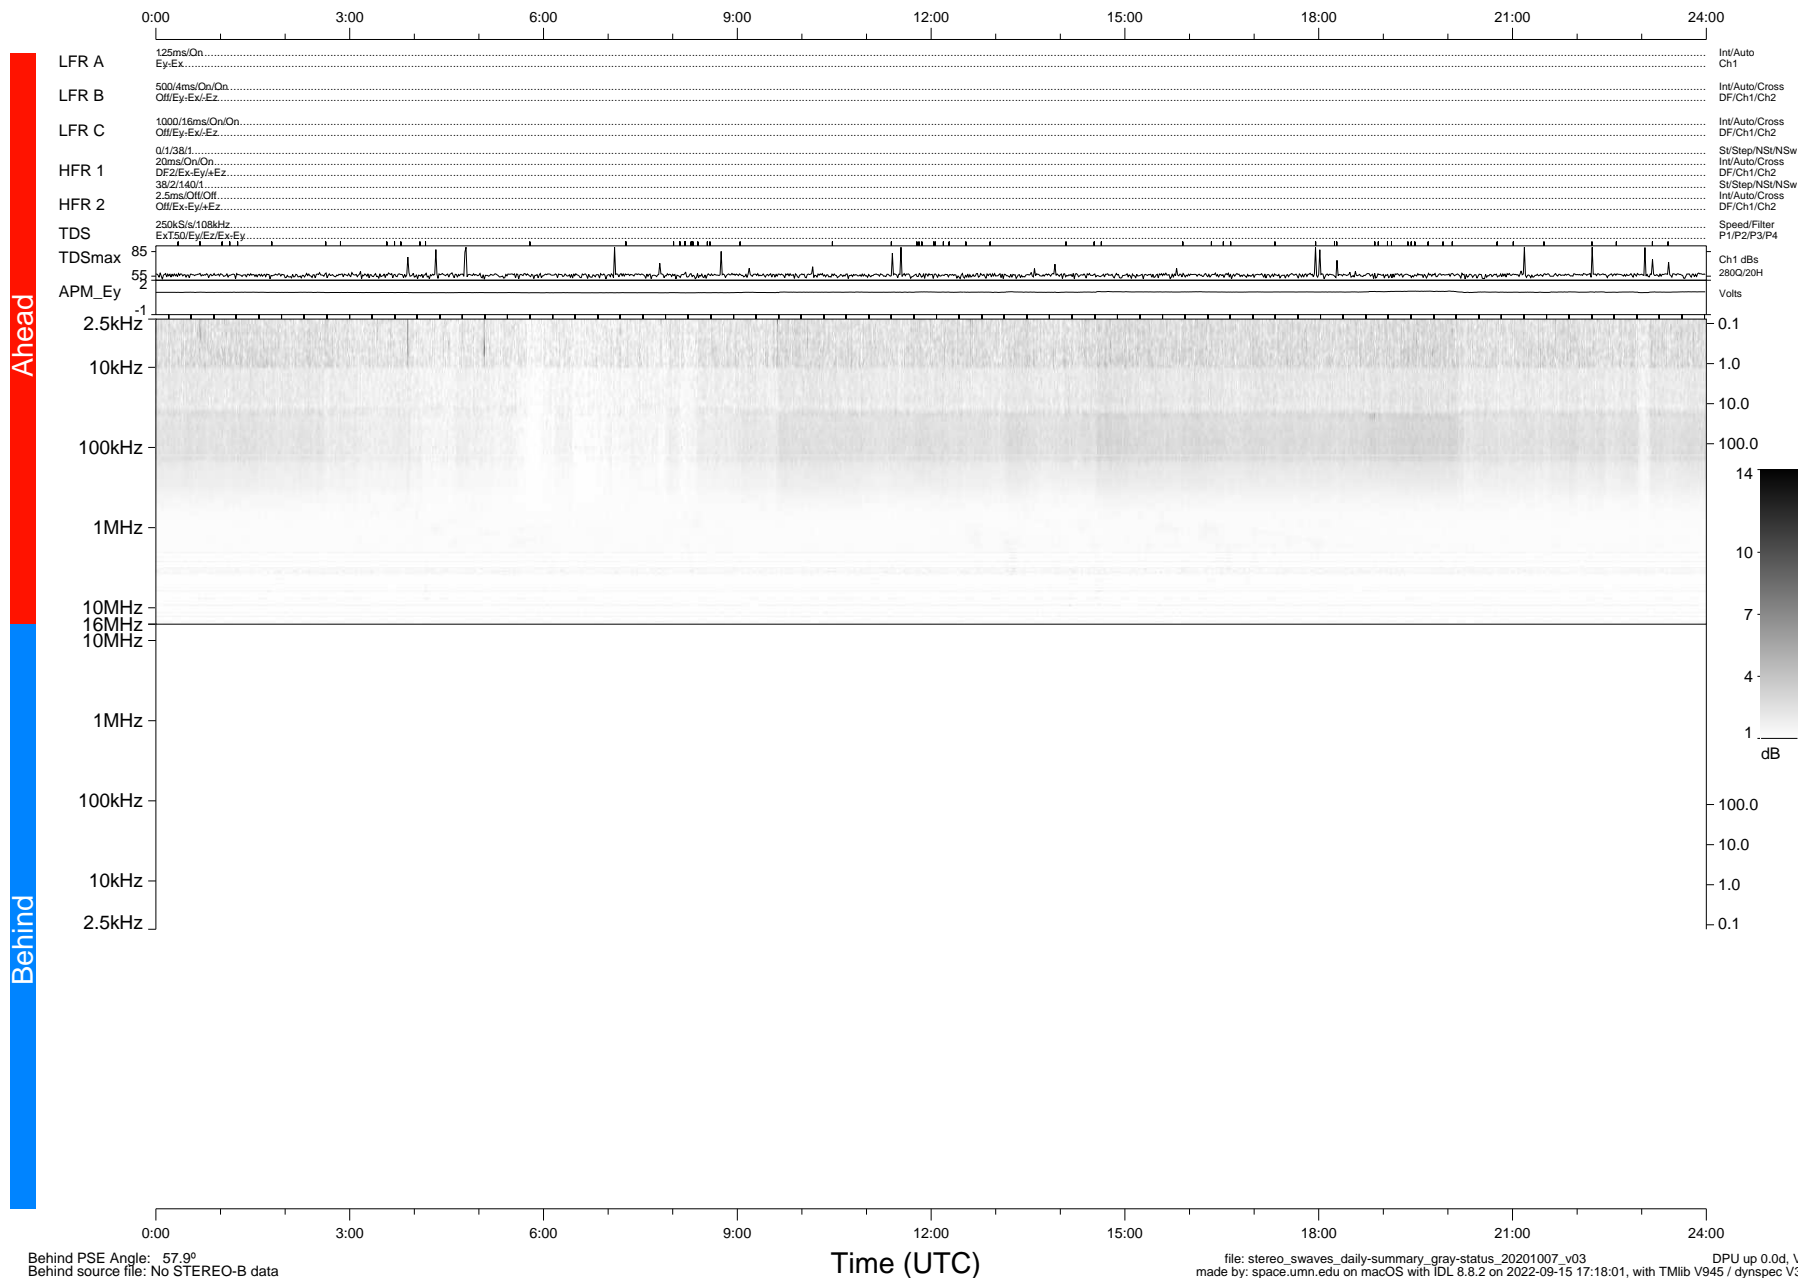

STEREO/WAVES Daily Summary - 07-Oct-2020 (DOY 281)

Ahead source file: swaves_ahead_2020_281_1_06.fin (Recovery: 100.0% HK, 95% Pkts)
Ahead PSE Angle: -60.8°

DPU up 1918.9d, V412d32

Behind PSE Angle: 57.9°
Behind source file: No STEREO-B data