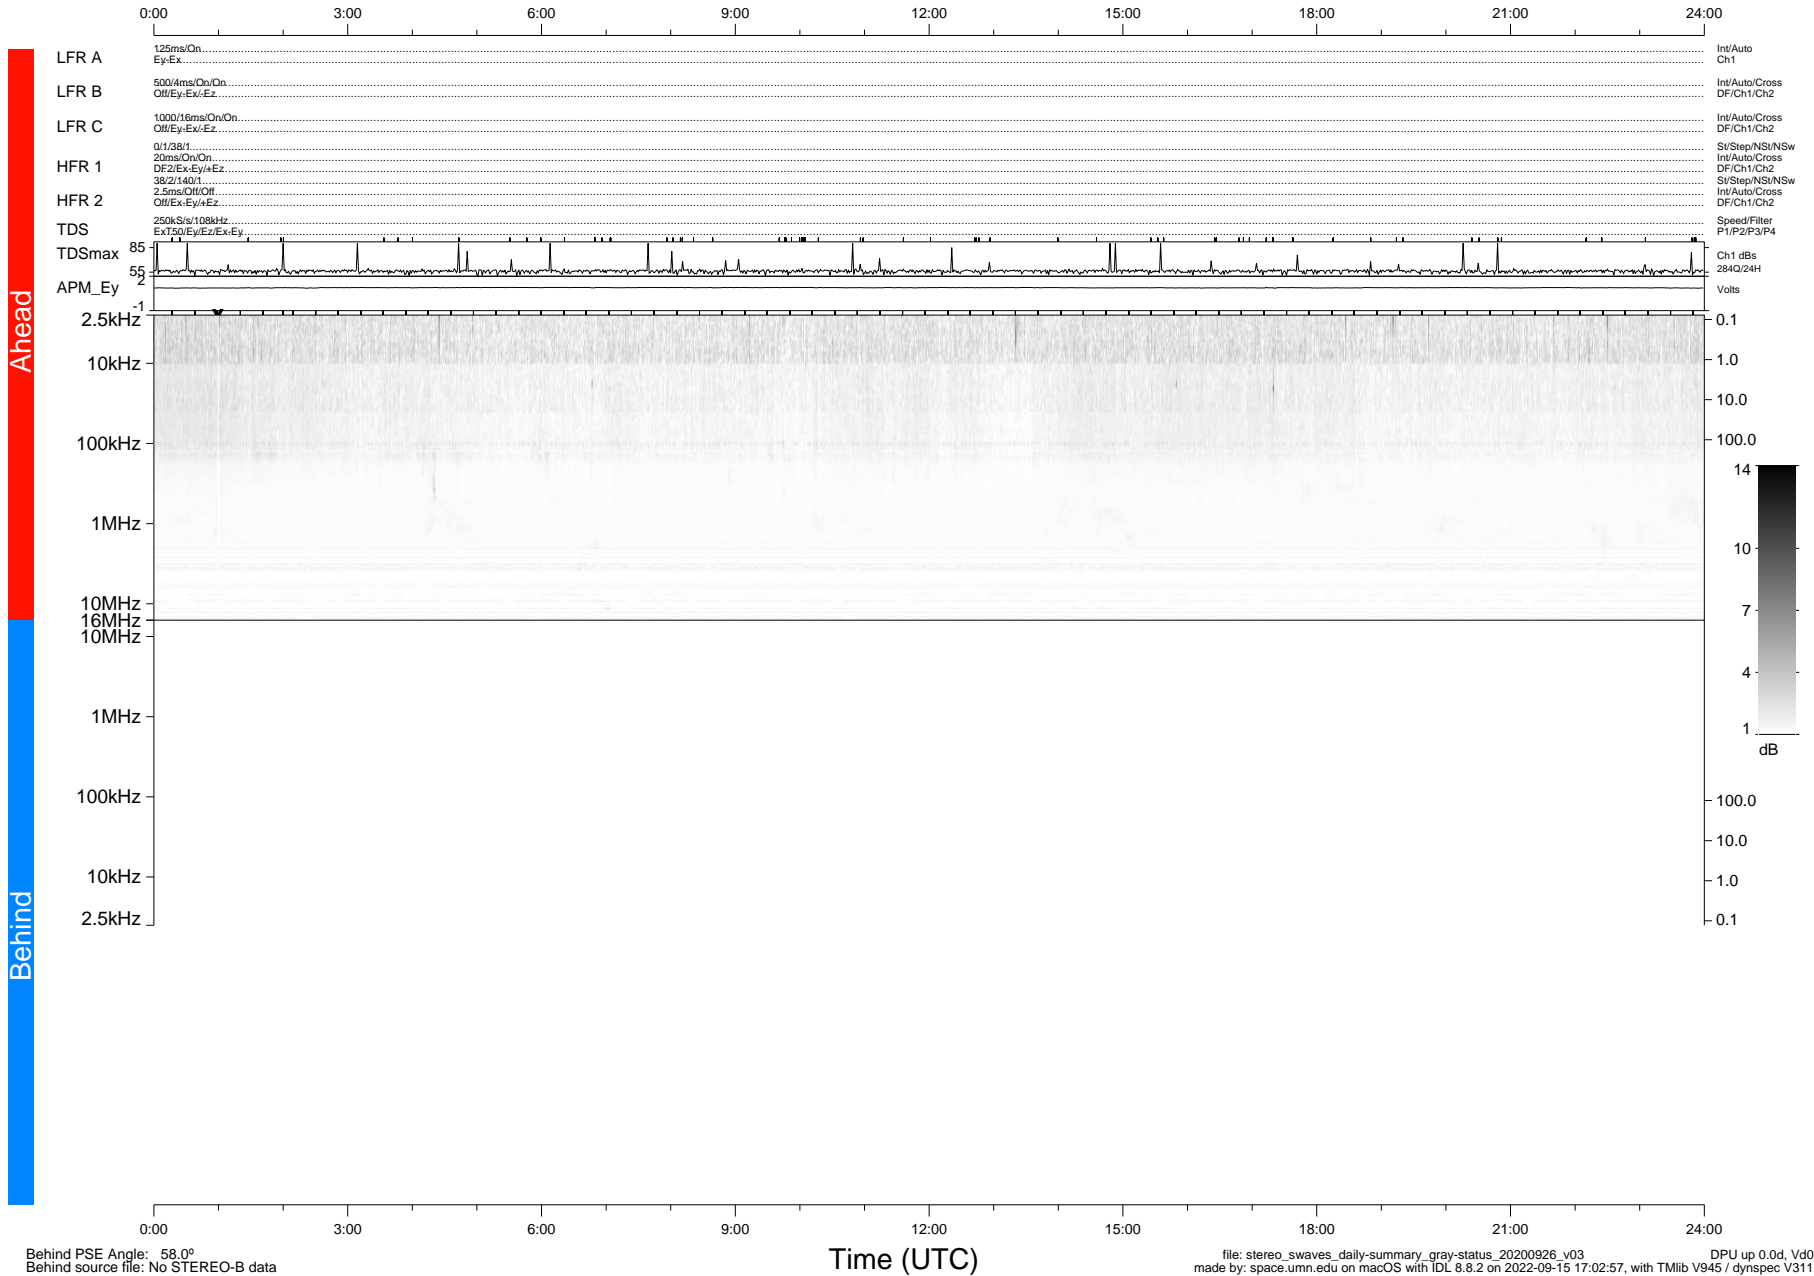

STEREO/WAVES Daily Summary - 26-Sep-2020 (DOY 270)

Ahead source file: swaves_ahead_2020_270_1_06.fin (Recovery: 100.0% HK, 96% Pkts)
 Ahead PSE Angle: -61.7°

DPU up 1907.9d, V412d32

Behind PSE Angle: 58.0°
 Behind source file: No STEREO-B data

file: stereo_swaves_daily-summary_gray-status_20200926_v03
 made by: space.umn.edu on macOS with IDL 8.8.2 on 2022-09-15 17:02:57, with TLib V945 / dynspec V311
 DPU up 0.0d, Vd0