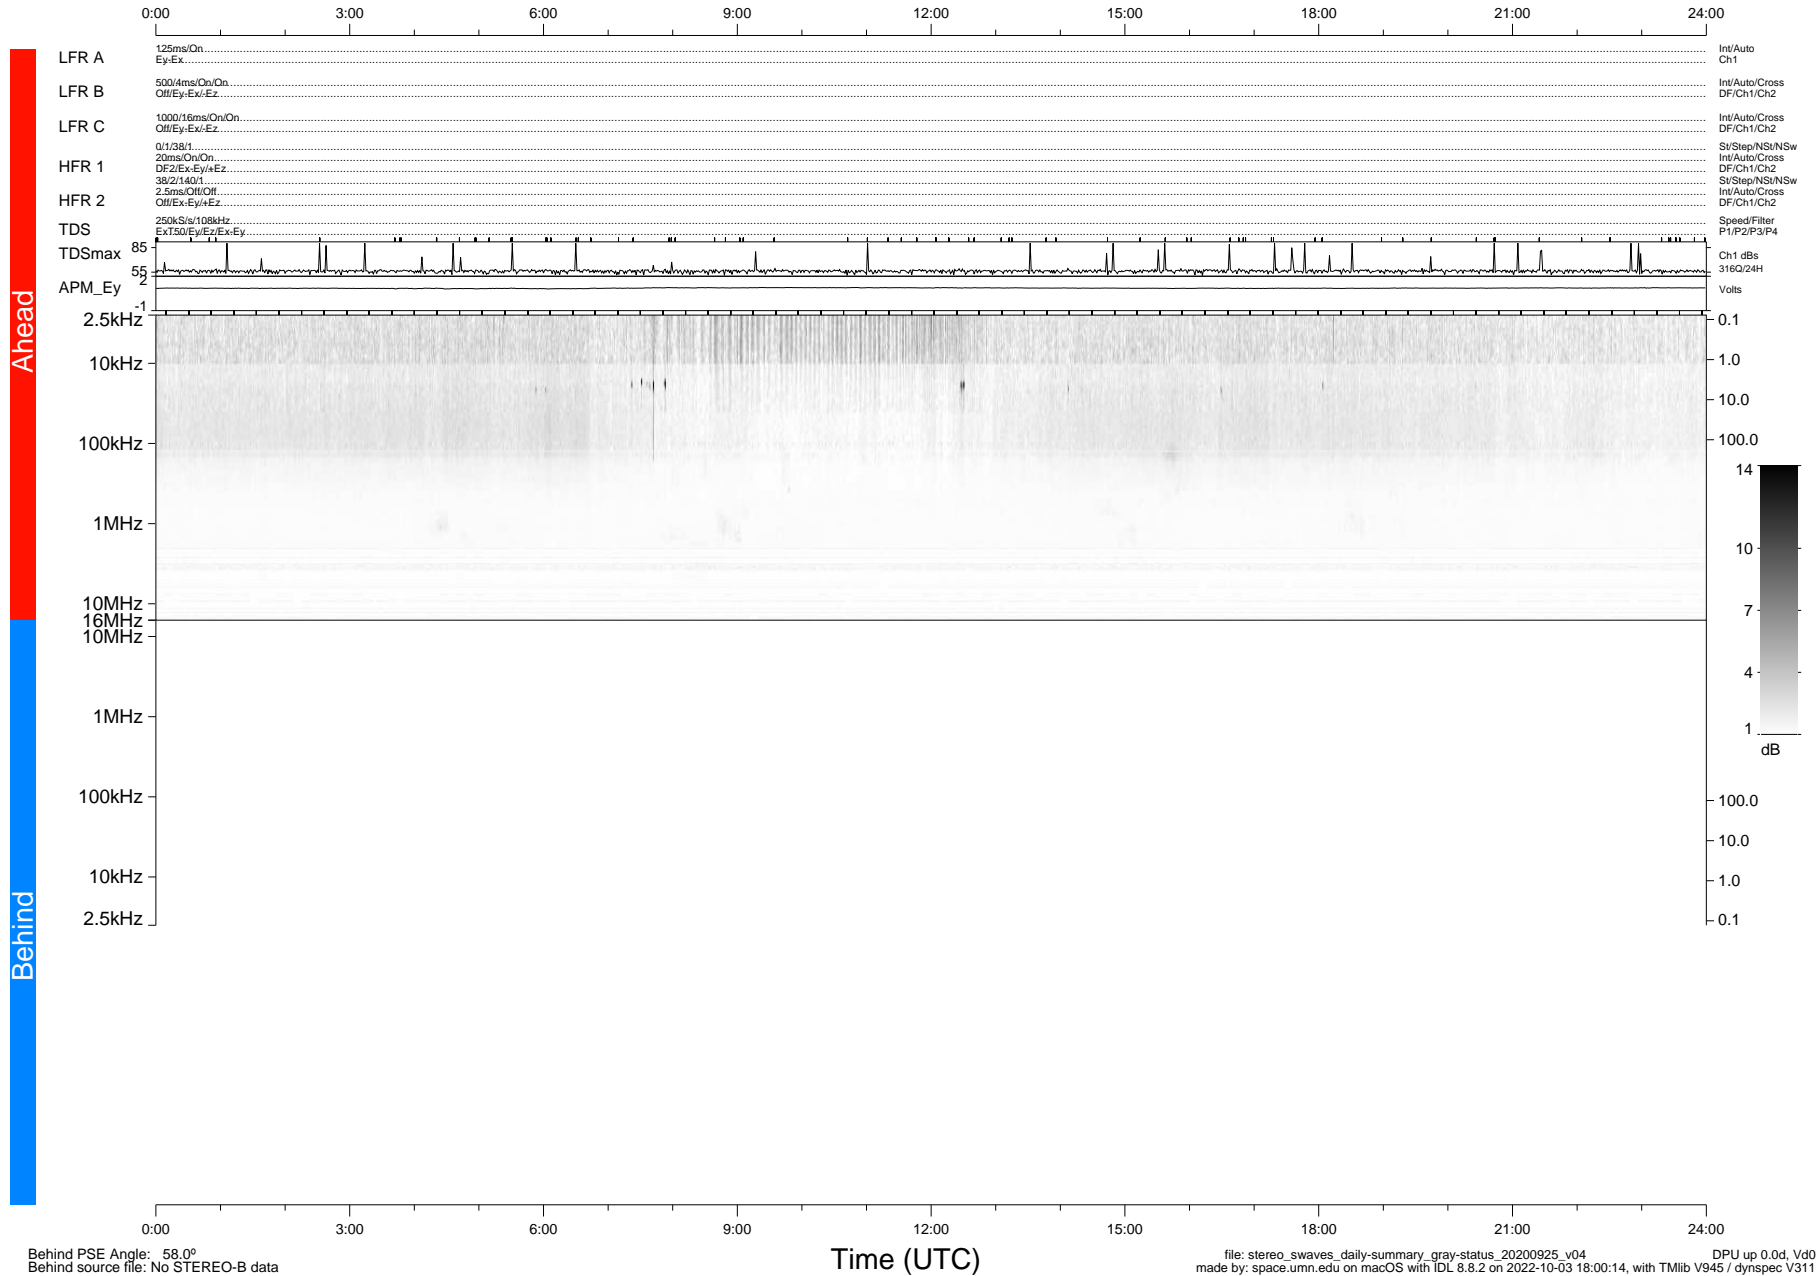

STEREO/WAVES Daily Summary - 25-Sep-2020 (DOY 269)

Ahead source file: swaves_ahead_2020_269_1_06.fin (Recovery: 100.0% HK, 101% Pkts)
 Ahead PSE Angle: -61.7°

DPU up 1906.9d, V412d32

Behind PSE Angle: 58.0°
 Behind source file: No STEREO-B data

file: stereo_swaves_daily-summary_gray-status_20200925_v04 DPU up 0.0d, Vd0
 made by: space.umn.edu on macOS with IDL 8.8.2 on 2022-10-03 18:00:14, with Tlib V945 / dynspec V311