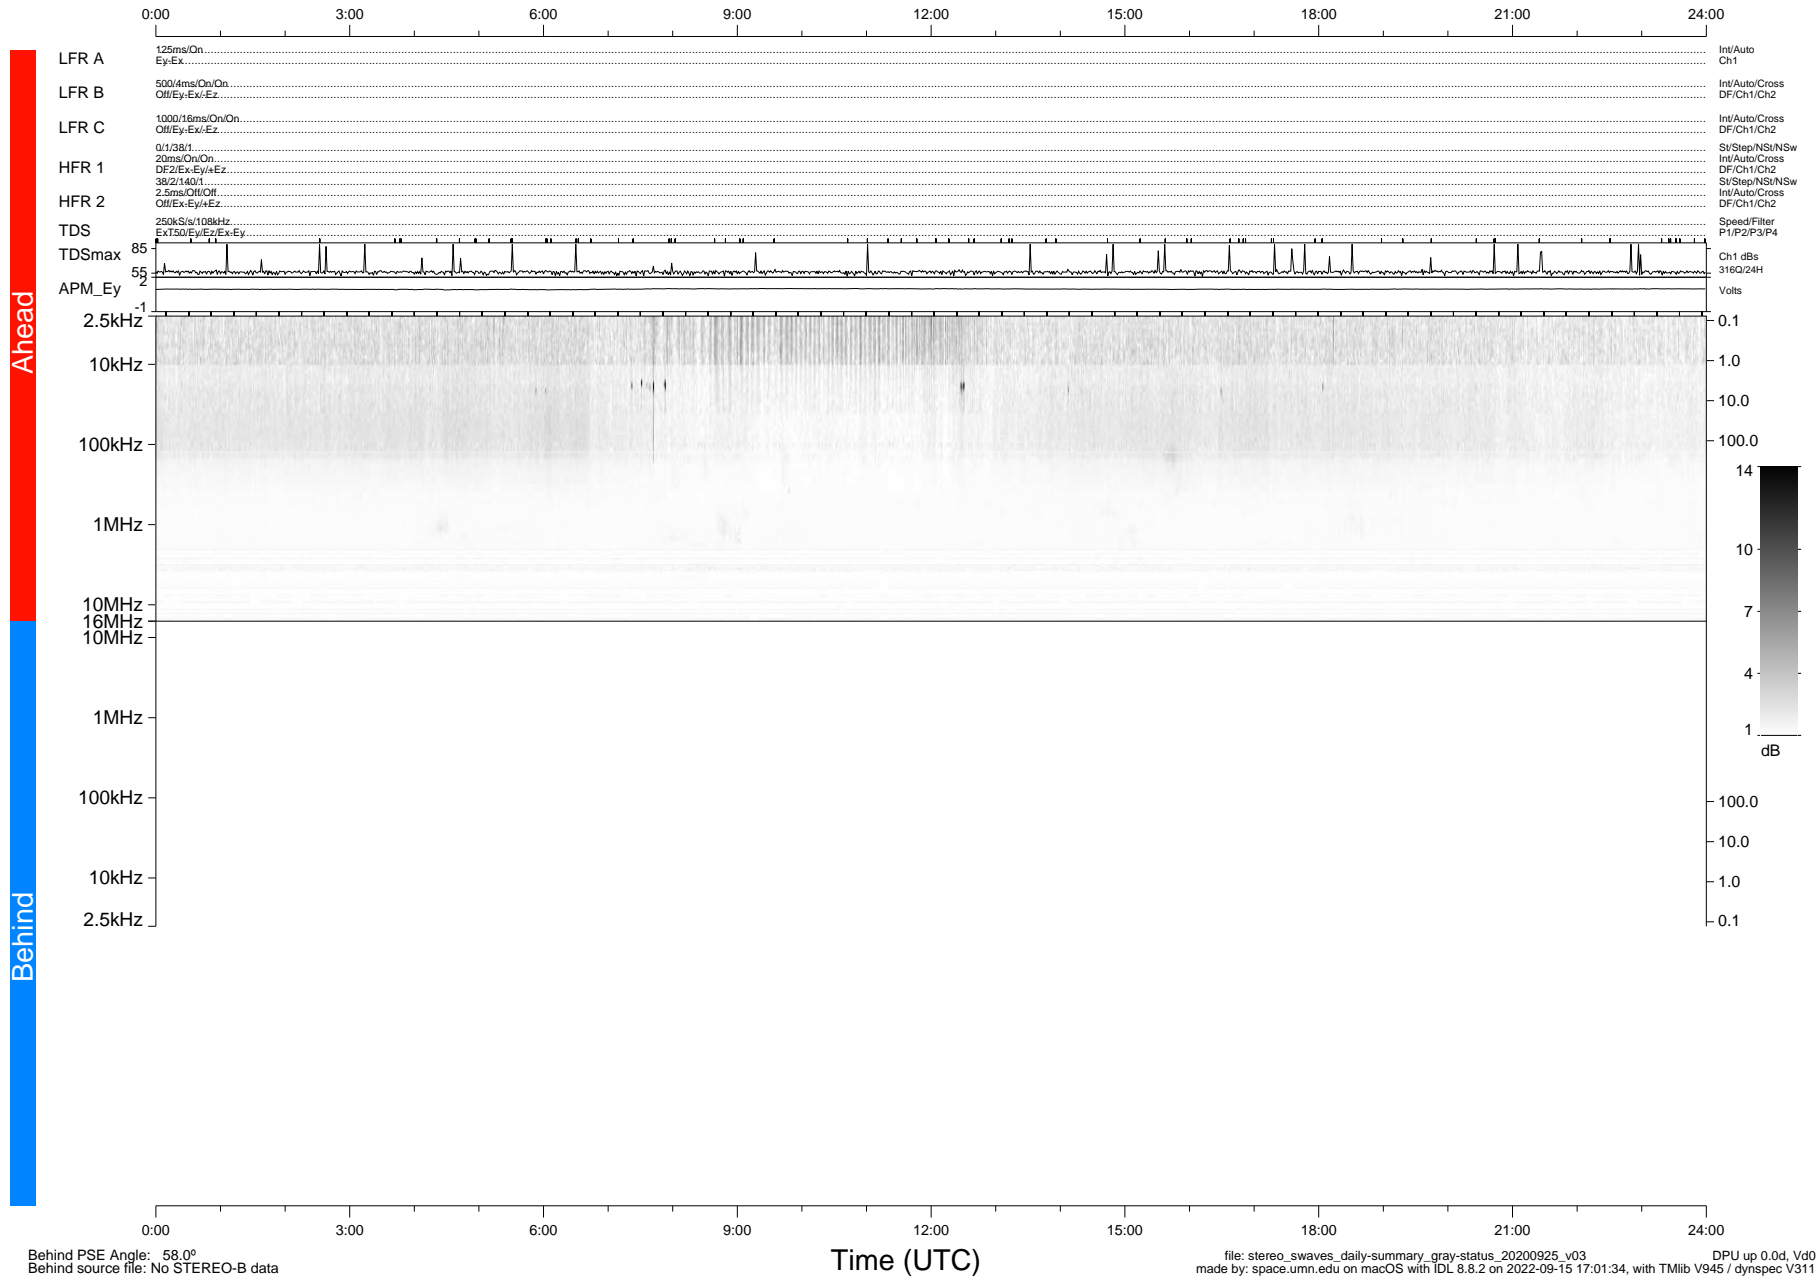

STEREO/WAVES Daily Summary - 25-Sep-2020 (DOY 269)

Ahead source file: swaves_ahead_2020_269_1_06.fin (Recovery: 100.0% HK, 101% Pkts)
 Ahead PSE Angle: -61.7°

DPU up 1906.9d, V412d32

Behind PSE Angle: 58.0°
 Behind source file: No STEREO-B data

file: stereo_swaves_daily-summary_gray-status_20200925_v03
 made by: space.umn.edu on macOS with IDL 8.8.2 on 2022-09-15 17:01:34, with Tlib V945 / dynspec V311
 DPU up 0.0d, Vd0