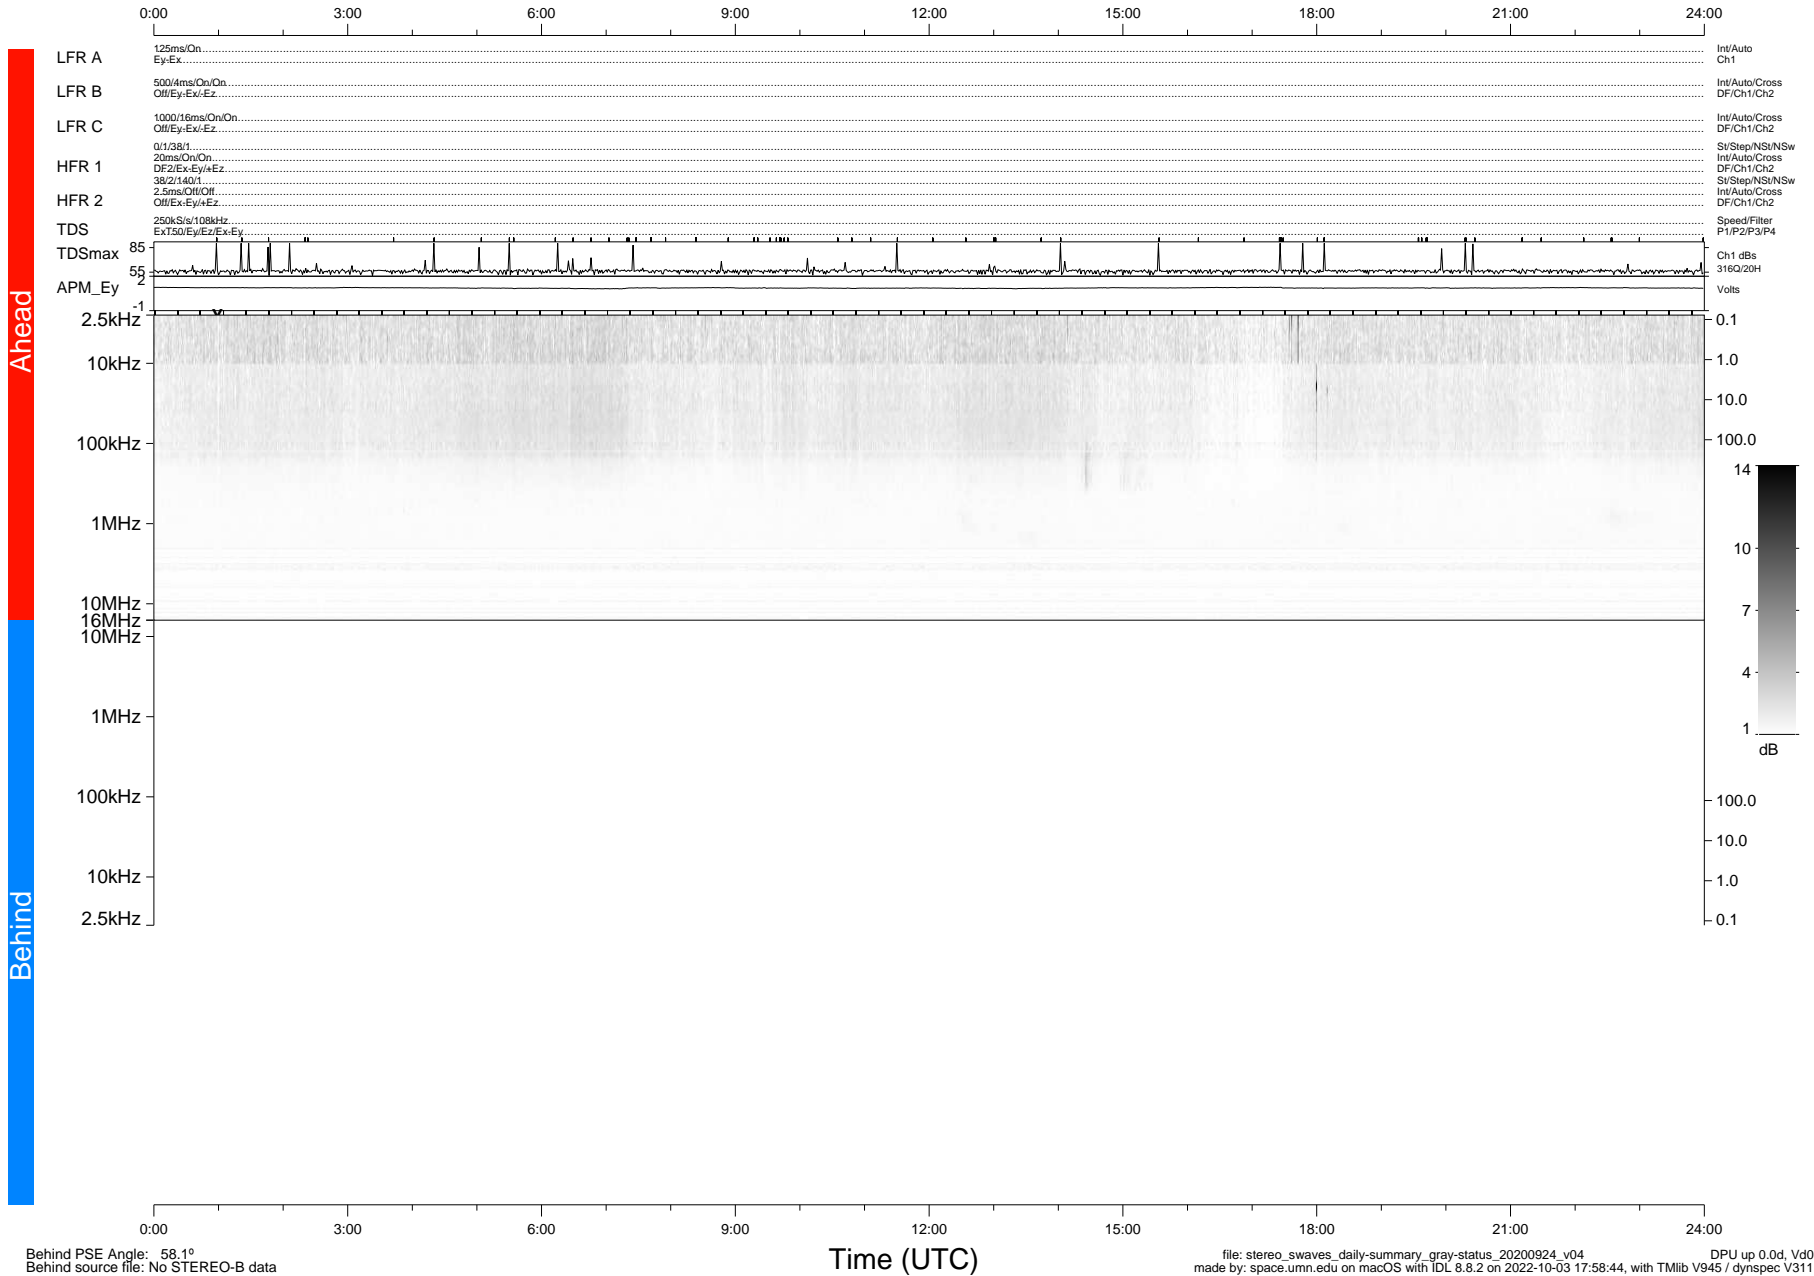

STEREO/WAVES Daily Summary - 24-Sep-2020 (DOY 268)

Ahead source file: swaves_ahead_2020_268_1_06.fin (Recovery: 100.0% HK, 101% Pkts)
 Ahead PSE Angle: -61.8°

DPU up 1905.9d, V412d32

Behind PSE Angle: 58.1°
 Behind source file: No STEREO-B data