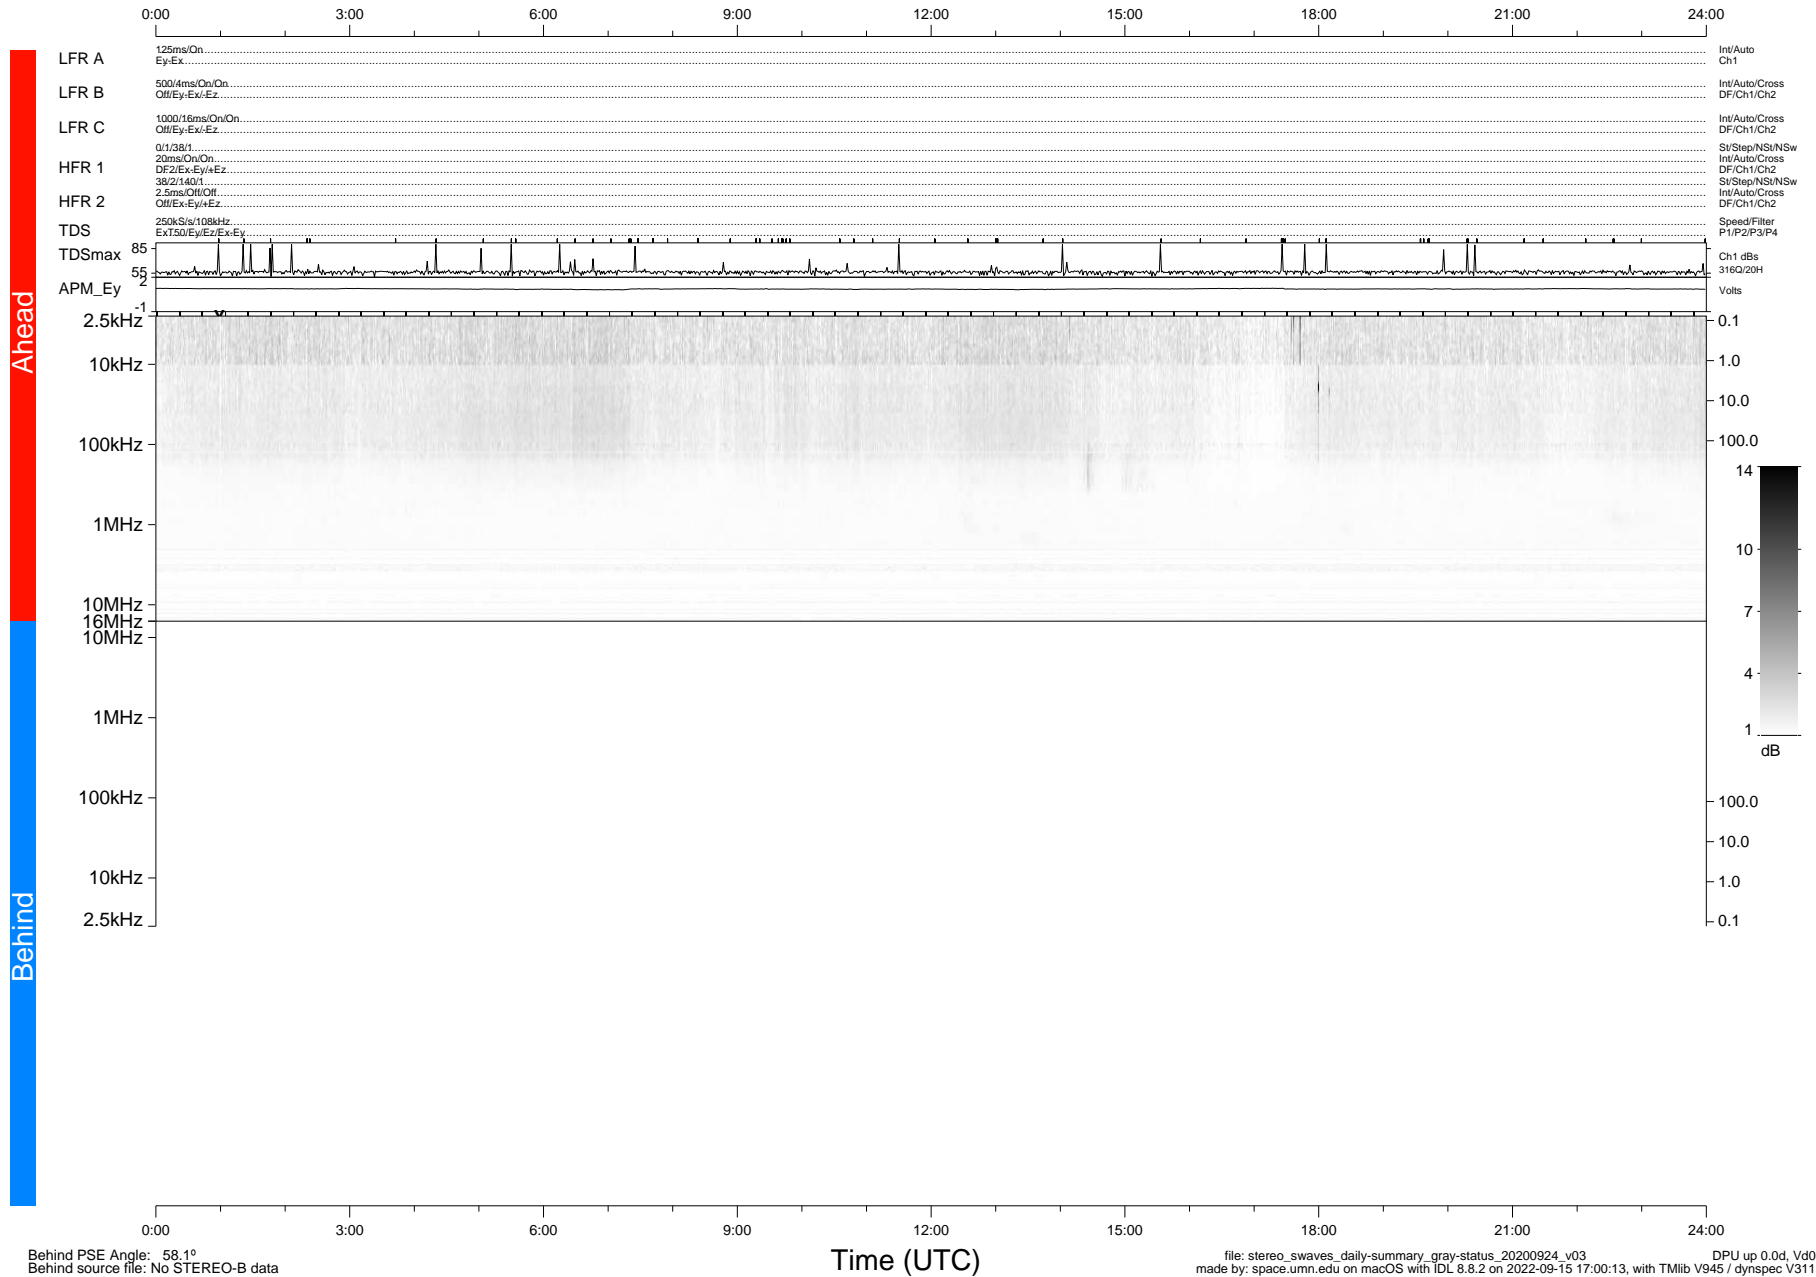

STEREO/WAVES Daily Summary - 24-Sep-2020 (DOY 268)

Ahead source file: swaves_ahead_2020_268_1_06.fin (Recovery: 100.0% HK, 101% Pkts)
 Ahead PSE Angle: -61.8°

DPU up 1905.9d, V412d32

Behind PSE Angle: 58.1°
 Behind source file: No STEREO-B data

file: stereo_swaves_daily-summary_gray-status_20200924_v03
 made by: space.umn.edu on macOS with IDL 8.8.2 on 2022-09-15 17:00:13, with Tlib V945 / dynspec V311
 DPU up 0.0d, Vd0