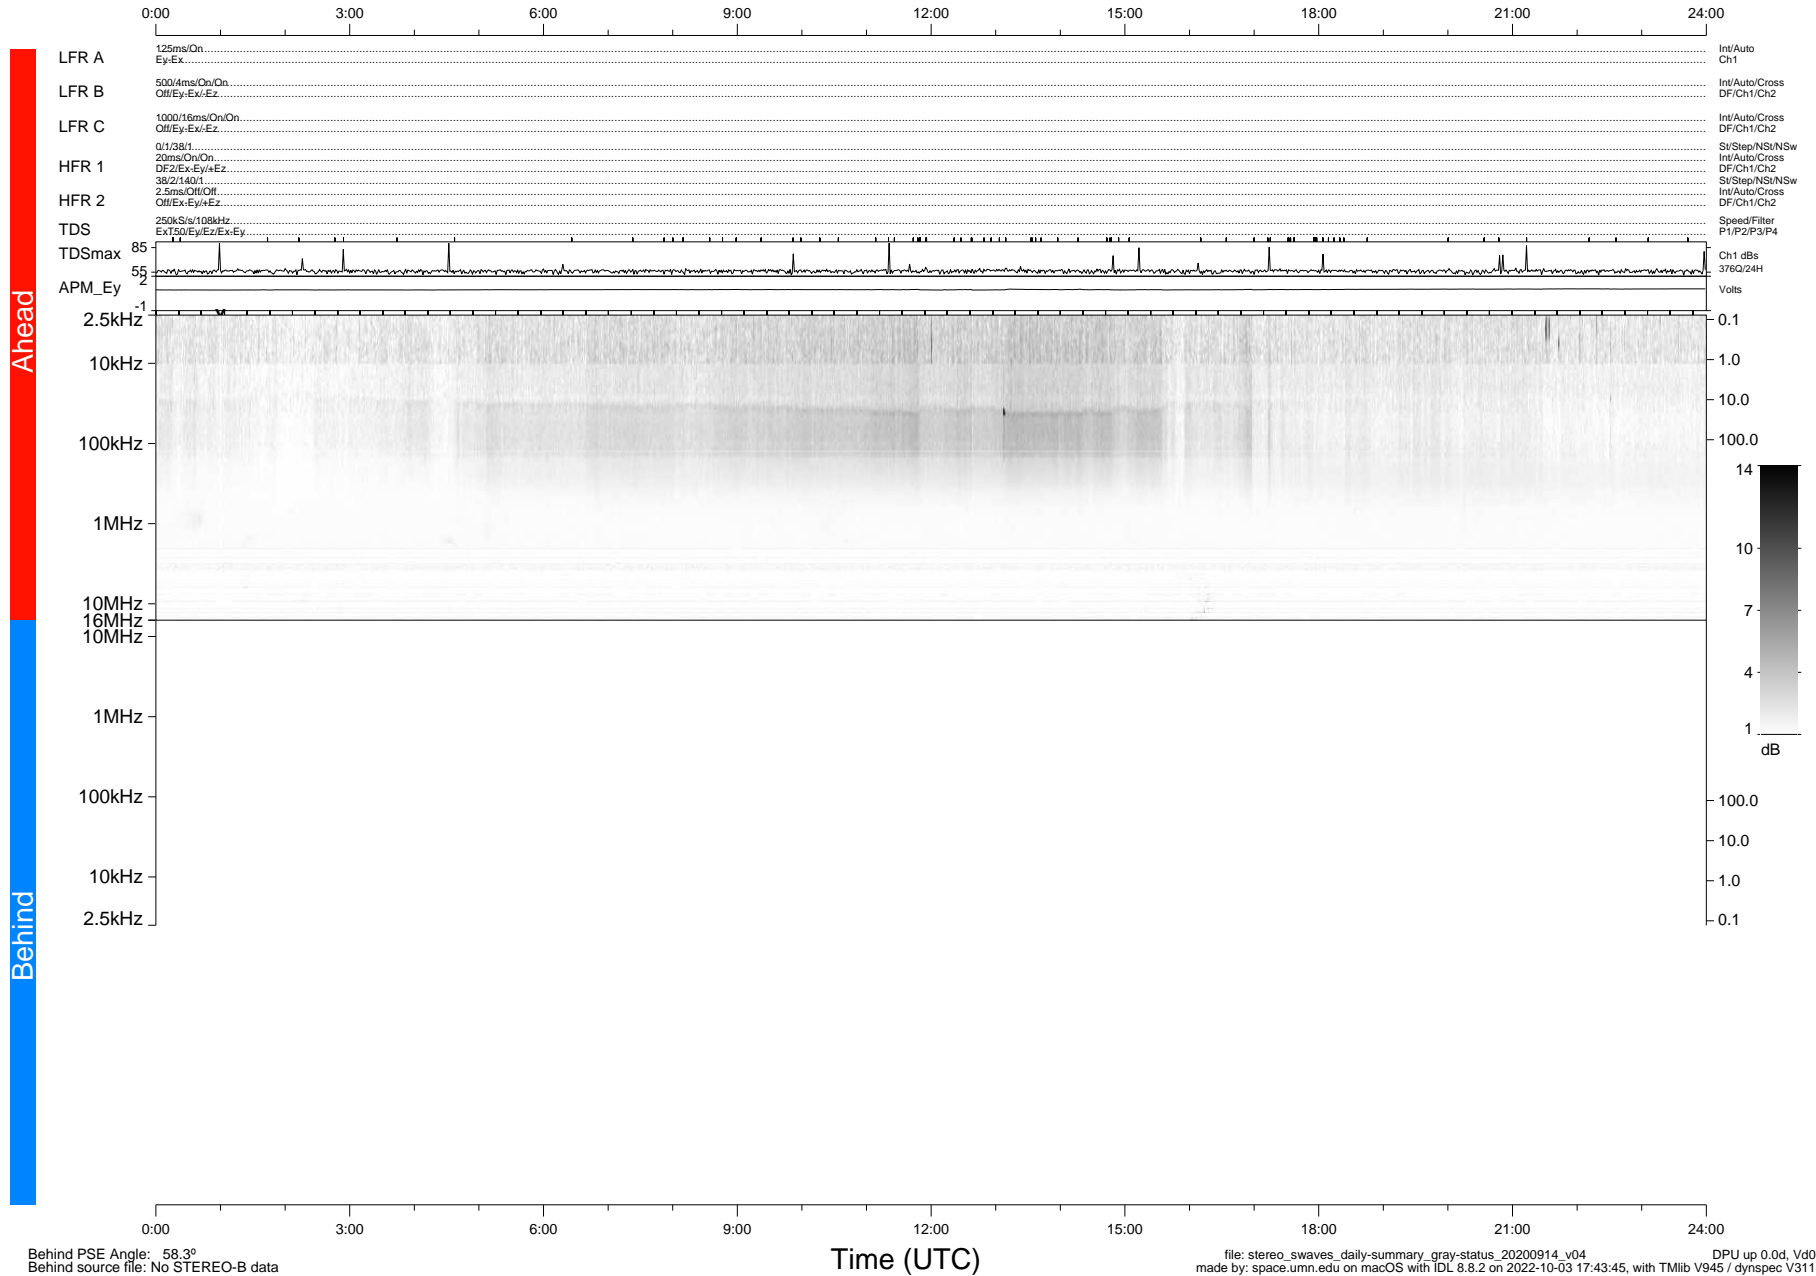

# STEREO/WAVES Daily Summary - 14-Sep-2020 (DOY 258)

Ahead source file: swaves\_ahead\_2020\_258\_1\_05.fin (Recovery: 100.0% HK, 110% Pkts)  
 Ahead PSE Angle: -62.5°

DPU up 1895.9d, V412d32

Behind PSE Angle: 58.3°  
 Behind source file: No STEREO-B data

file: stereo\_swaves\_daily-summary\_gray-status\_20200914\_v04 DPU up 0.0d, Vd0  
 made by: space.umn.edu on macOS with IDL 8.8.2 on 2022-10-03 17:43:45, with Tlib V945 / dynspec V311