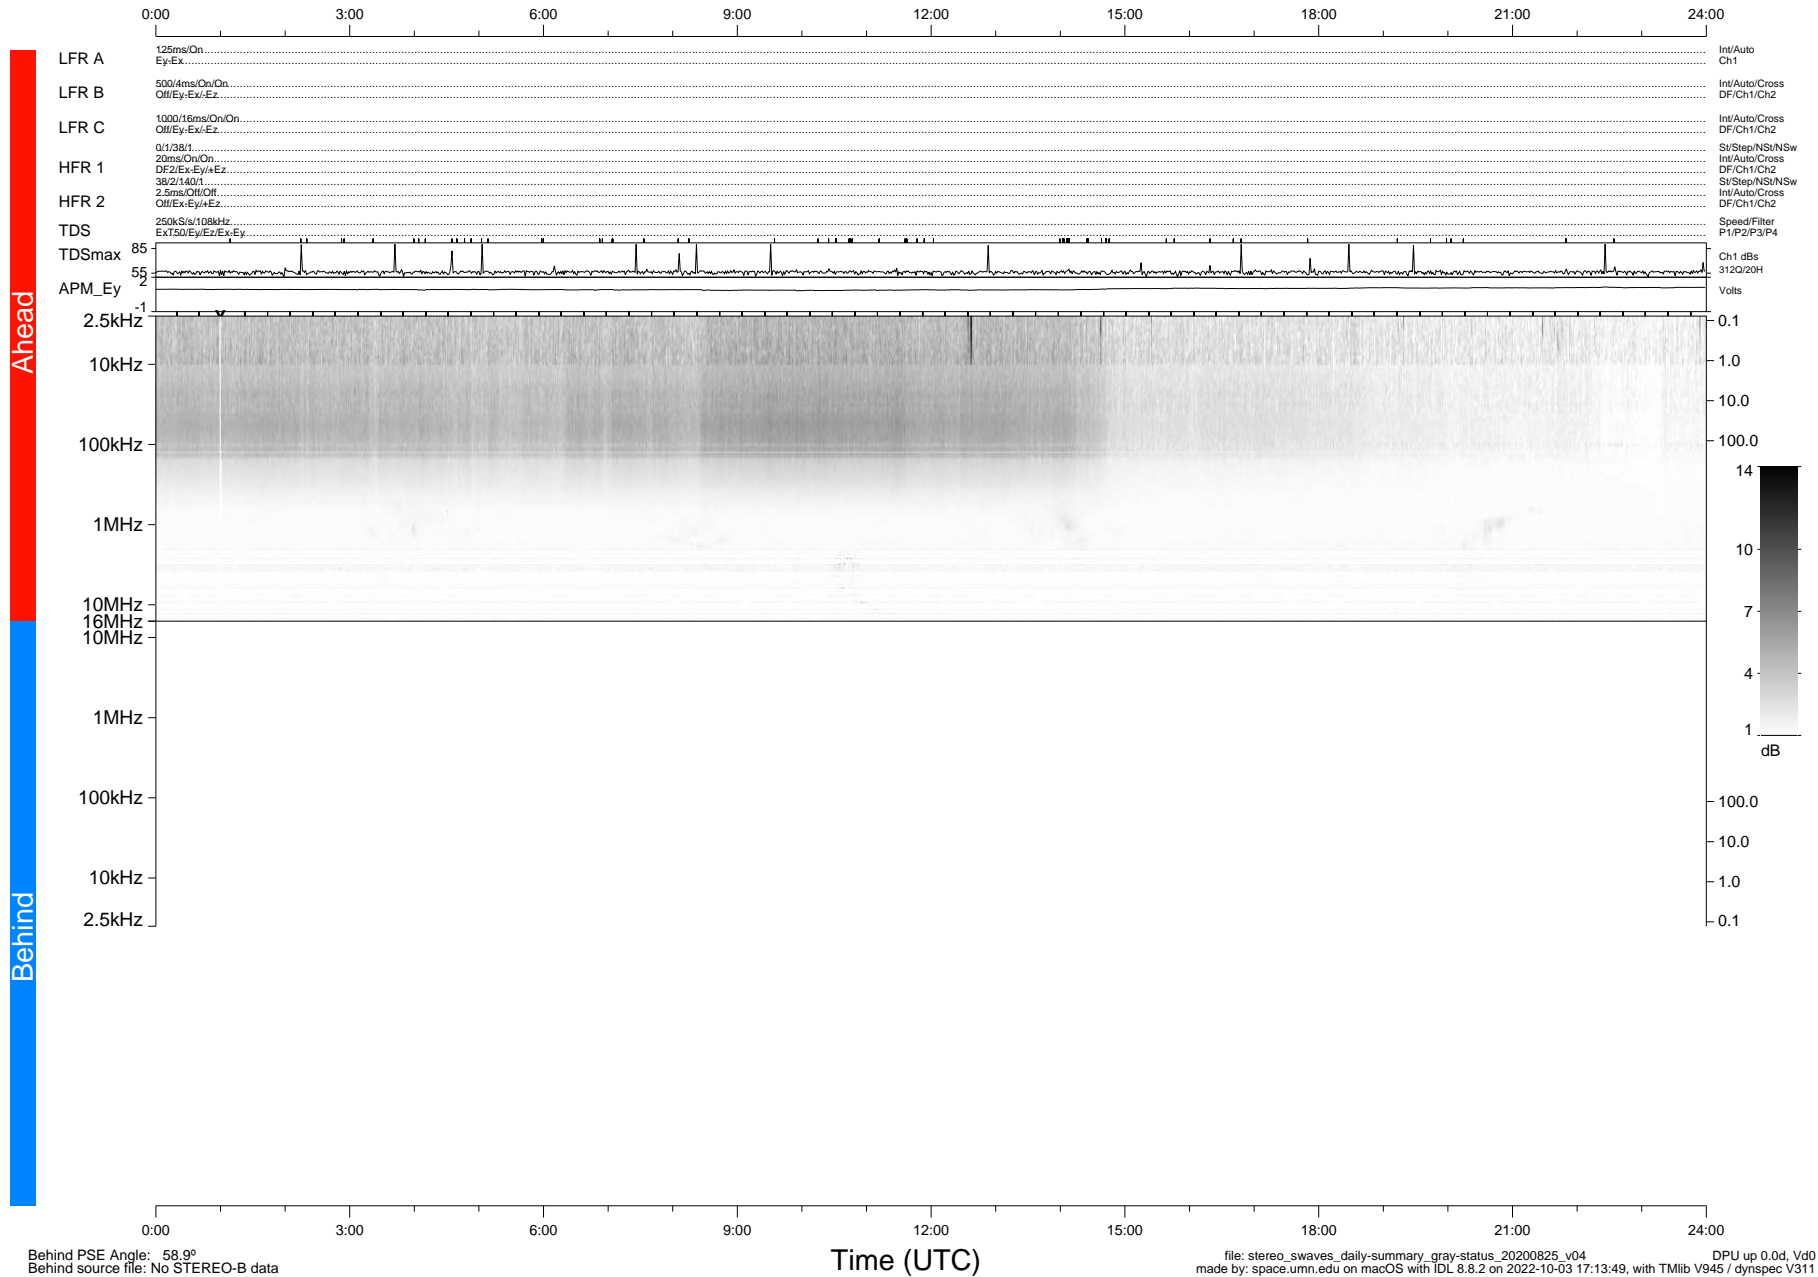

STEREO/WAVES Daily Summary - 25-Aug-2020 (DOY 238)

Ahead source file: swaves_ahead_2020_238_1_06.fin (Recovery: 100.0% HK, 100% Pkts)
 Ahead PSE Angle: -64.4°

DPU up 1875.9d, V412d32

Behind PSE Angle: 58.9°
 Behind source file: No STEREO-B data

Time (UTC)

file: stereo_swaves_daily-summary_gray-status_20200825_v04 DPU up 0.0d, Vd0
 made by: space.umn.edu on macOS with IDL 8.8.2 on 2022-10-03 17:13:49, with TLib V945 / dynspec V311