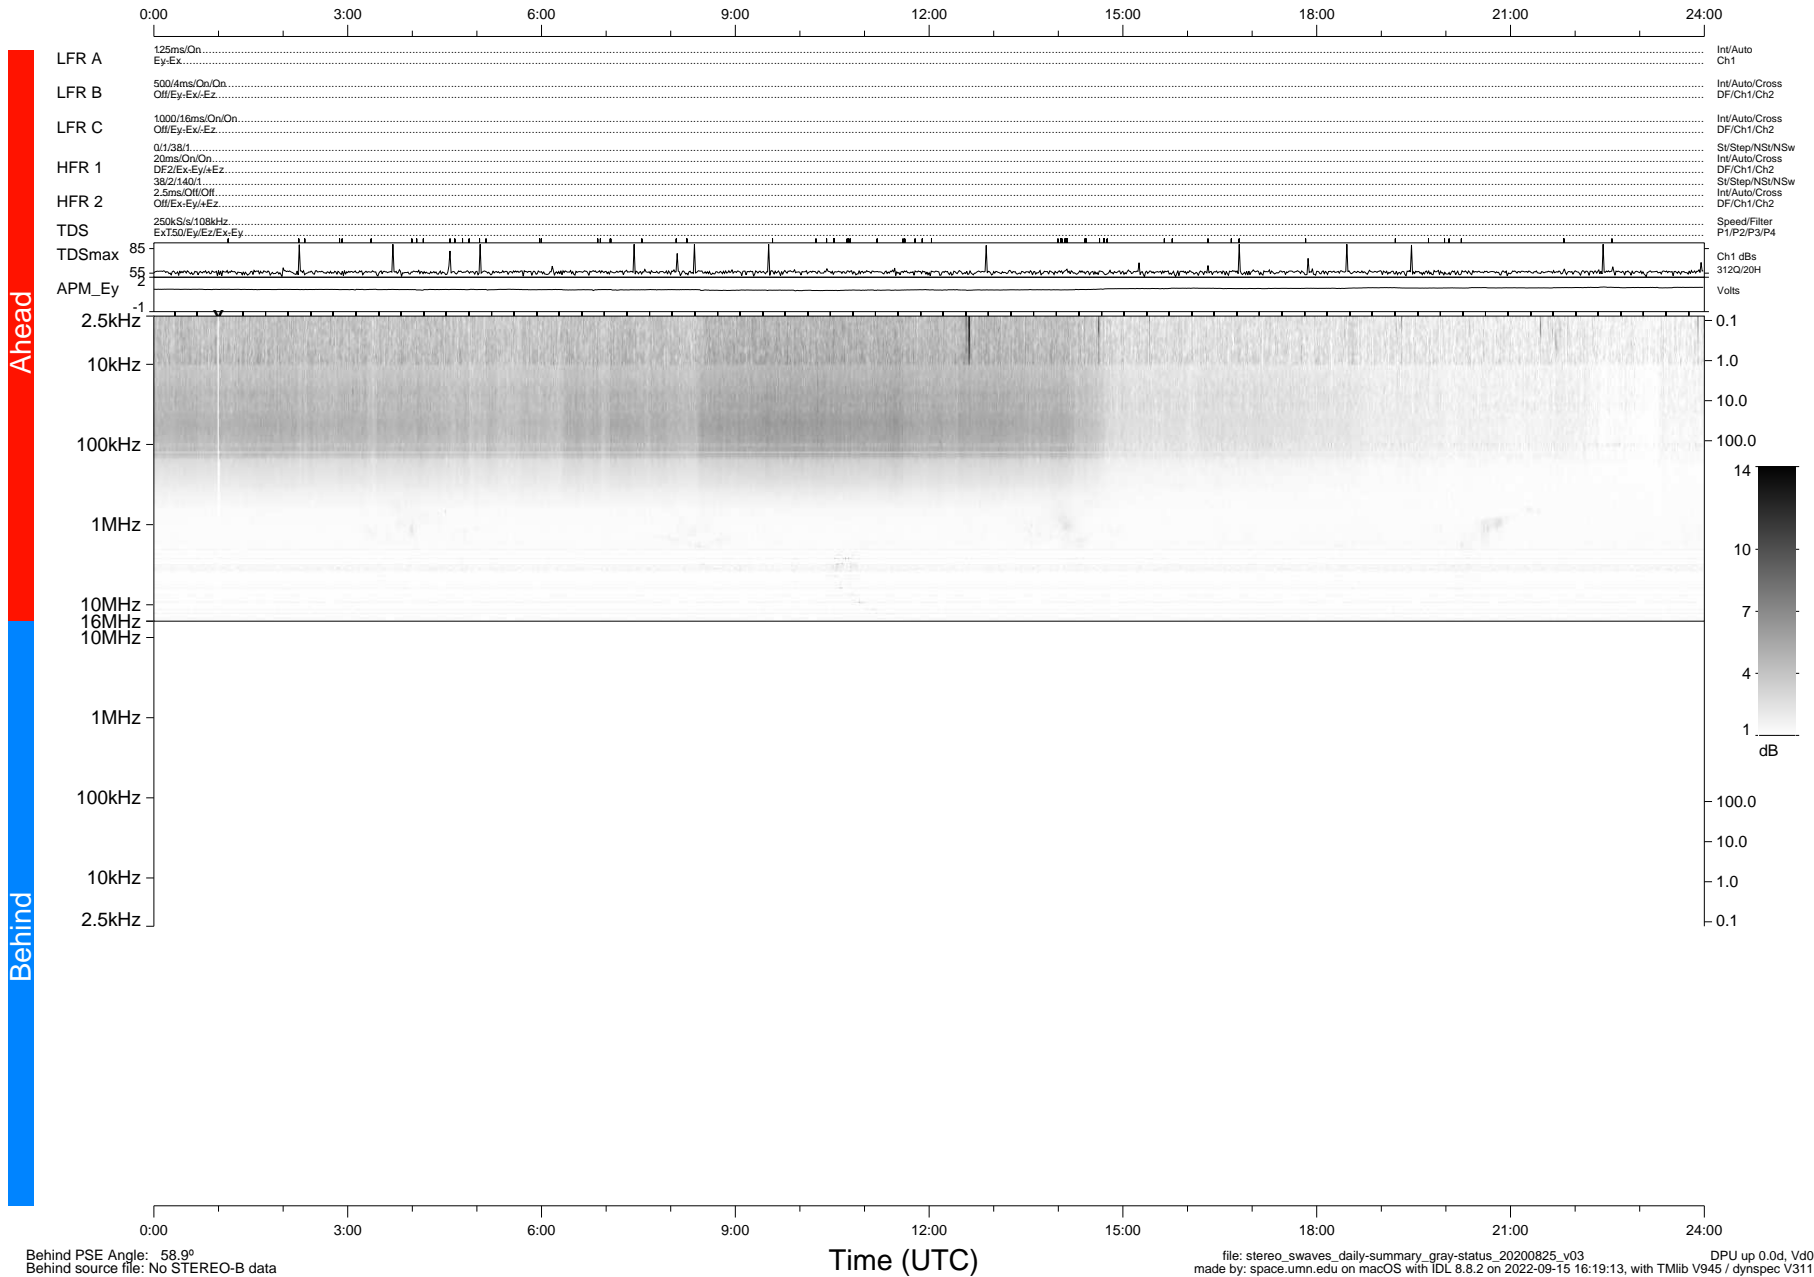

STEREO/WAVES Daily Summary - 25-Aug-2020 (DOY 238)

Ahead source file: swaves_ahead_2020_238_1_06.fin (Recovery: 100.0% HK, 100% Pkts)
 Ahead PSE Angle: -64.4°

DPU up 1875.9d, V412d32

Behind PSE Angle: 58.9°
 Behind source file: No STEREO-B data

file: stereo_swaves_daily-summary_gray-status_20200825_v03
 made by: space.umn.edu on macOS with IDL 8.8.2 on 2022-09-15 16:19:13, with Tlib V945 / dynspec V311
 DPU up 0.0d, Vd0