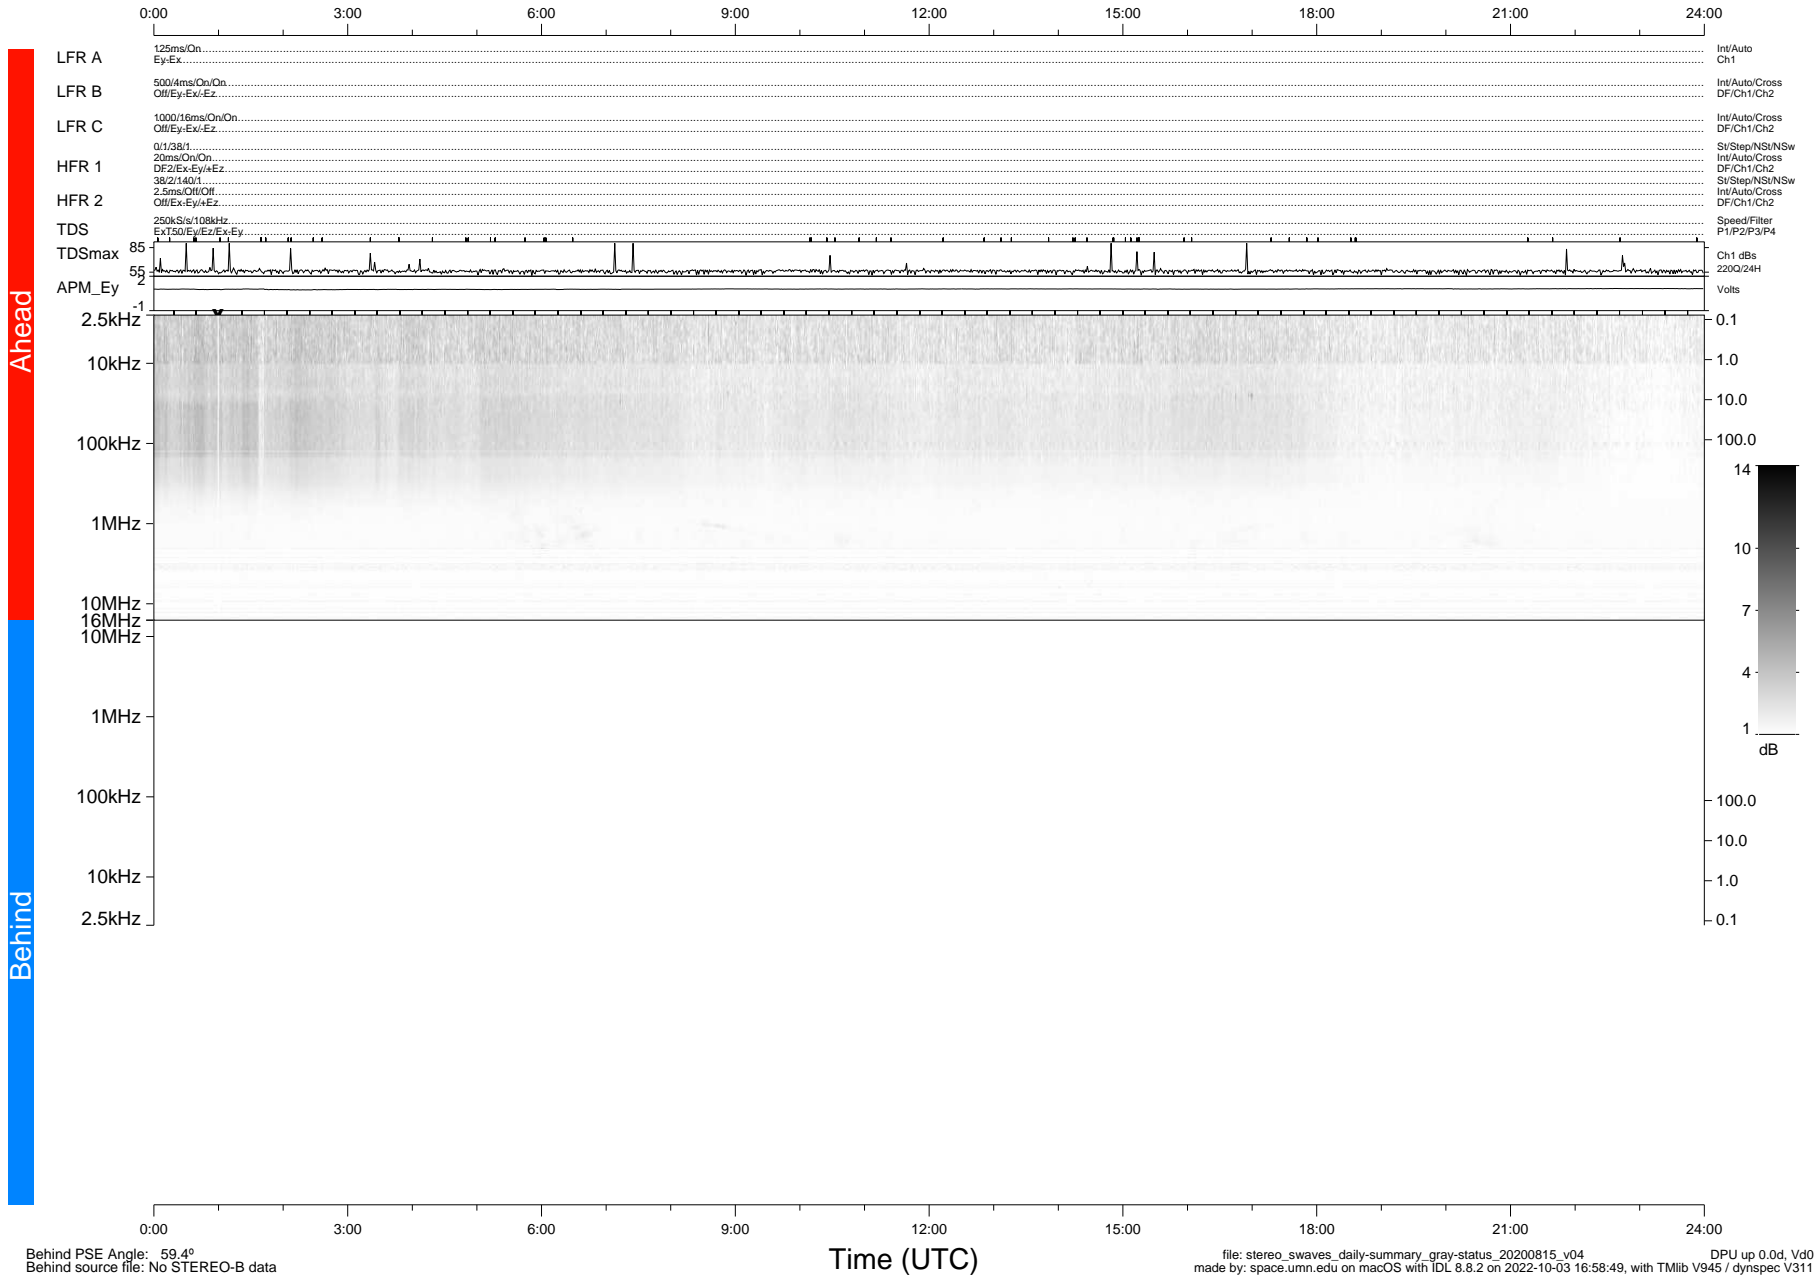

# STEREO/WAVES Daily Summary - 15-Aug-2020 (DOY 228)

Ahead source file: swaves\_ahead\_2020\_228\_1\_05.fin (Recovery: 100.0% HK, 87% Pkts)  
 Ahead PSE Angle: -65.2°

DPU up 1865.9d, V412d32

Behind PSE Angle: 59.4°  
 Behind source file: No STEREO-B data

Time (UTC)

file: stereo\_swaves\_daily-summary\_gray-status\_20200815\_v04 DPU up 0.0d, Vd0  
 made by: space.umn.edu on macOS with IDL 8.8.2 on 2022-10-03 16:58:49, with TLib V945 / dynspec V311