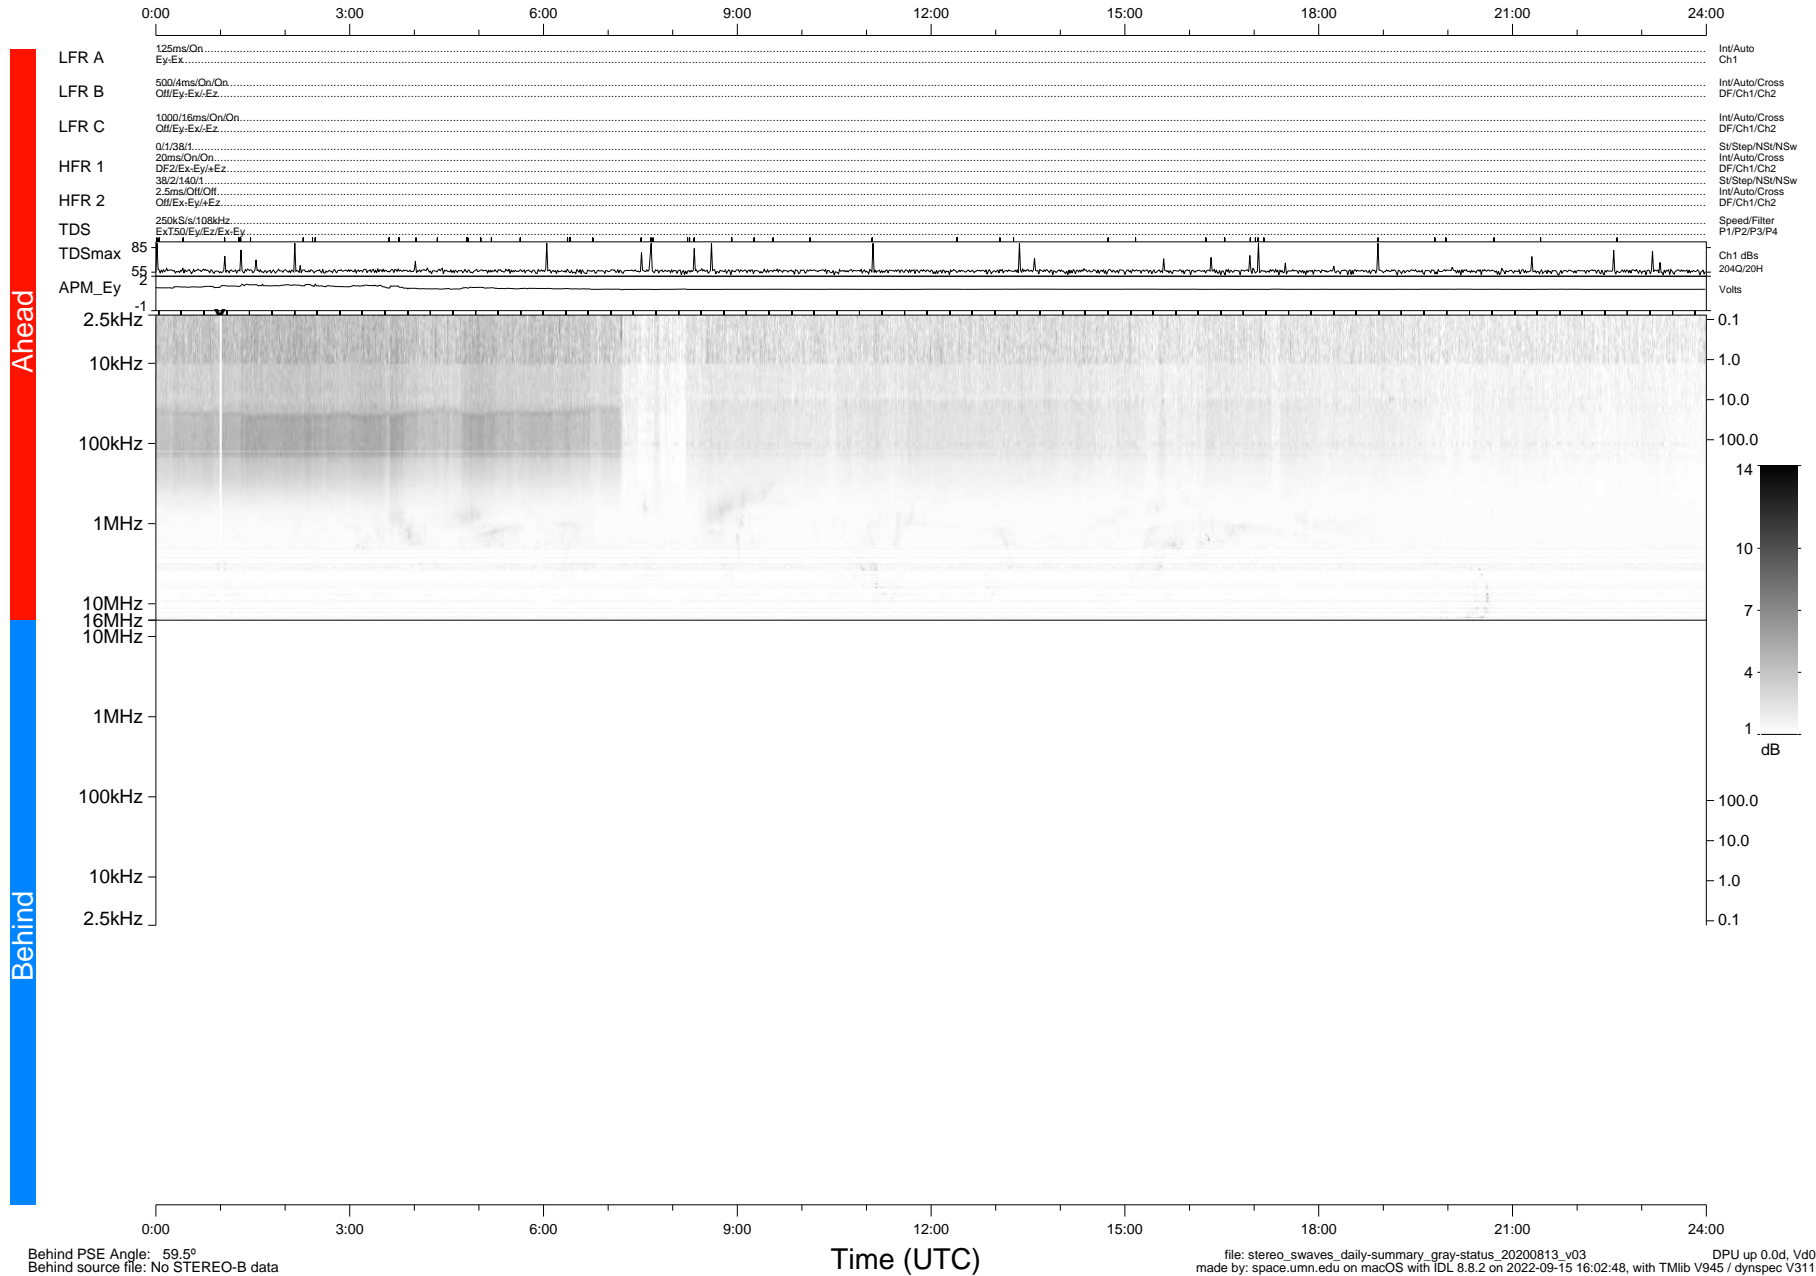

STEREO/WAVES Daily Summary - 13-Aug-2020 (DOY 226)

Ahead source file: swaves_ahead_2020_226_1_05.fin (Recovery: 100.0% HK, 84% PKts)
 Ahead PSE Angle: -65.4°

DPU up 1863.9d, V412d32

Behind PSE Angle: 59.5°
 Behind source file: No STEREO-B data

file: stereo_swaves_daily-summary_gray-status_20200813_v03
 made by: space.umn.edu on macOS with IDL 8.8.2 on 2022-09-15 16:02:48, with Tlib V945 / dynspec V311
 DPU up 0.0d, Vd0