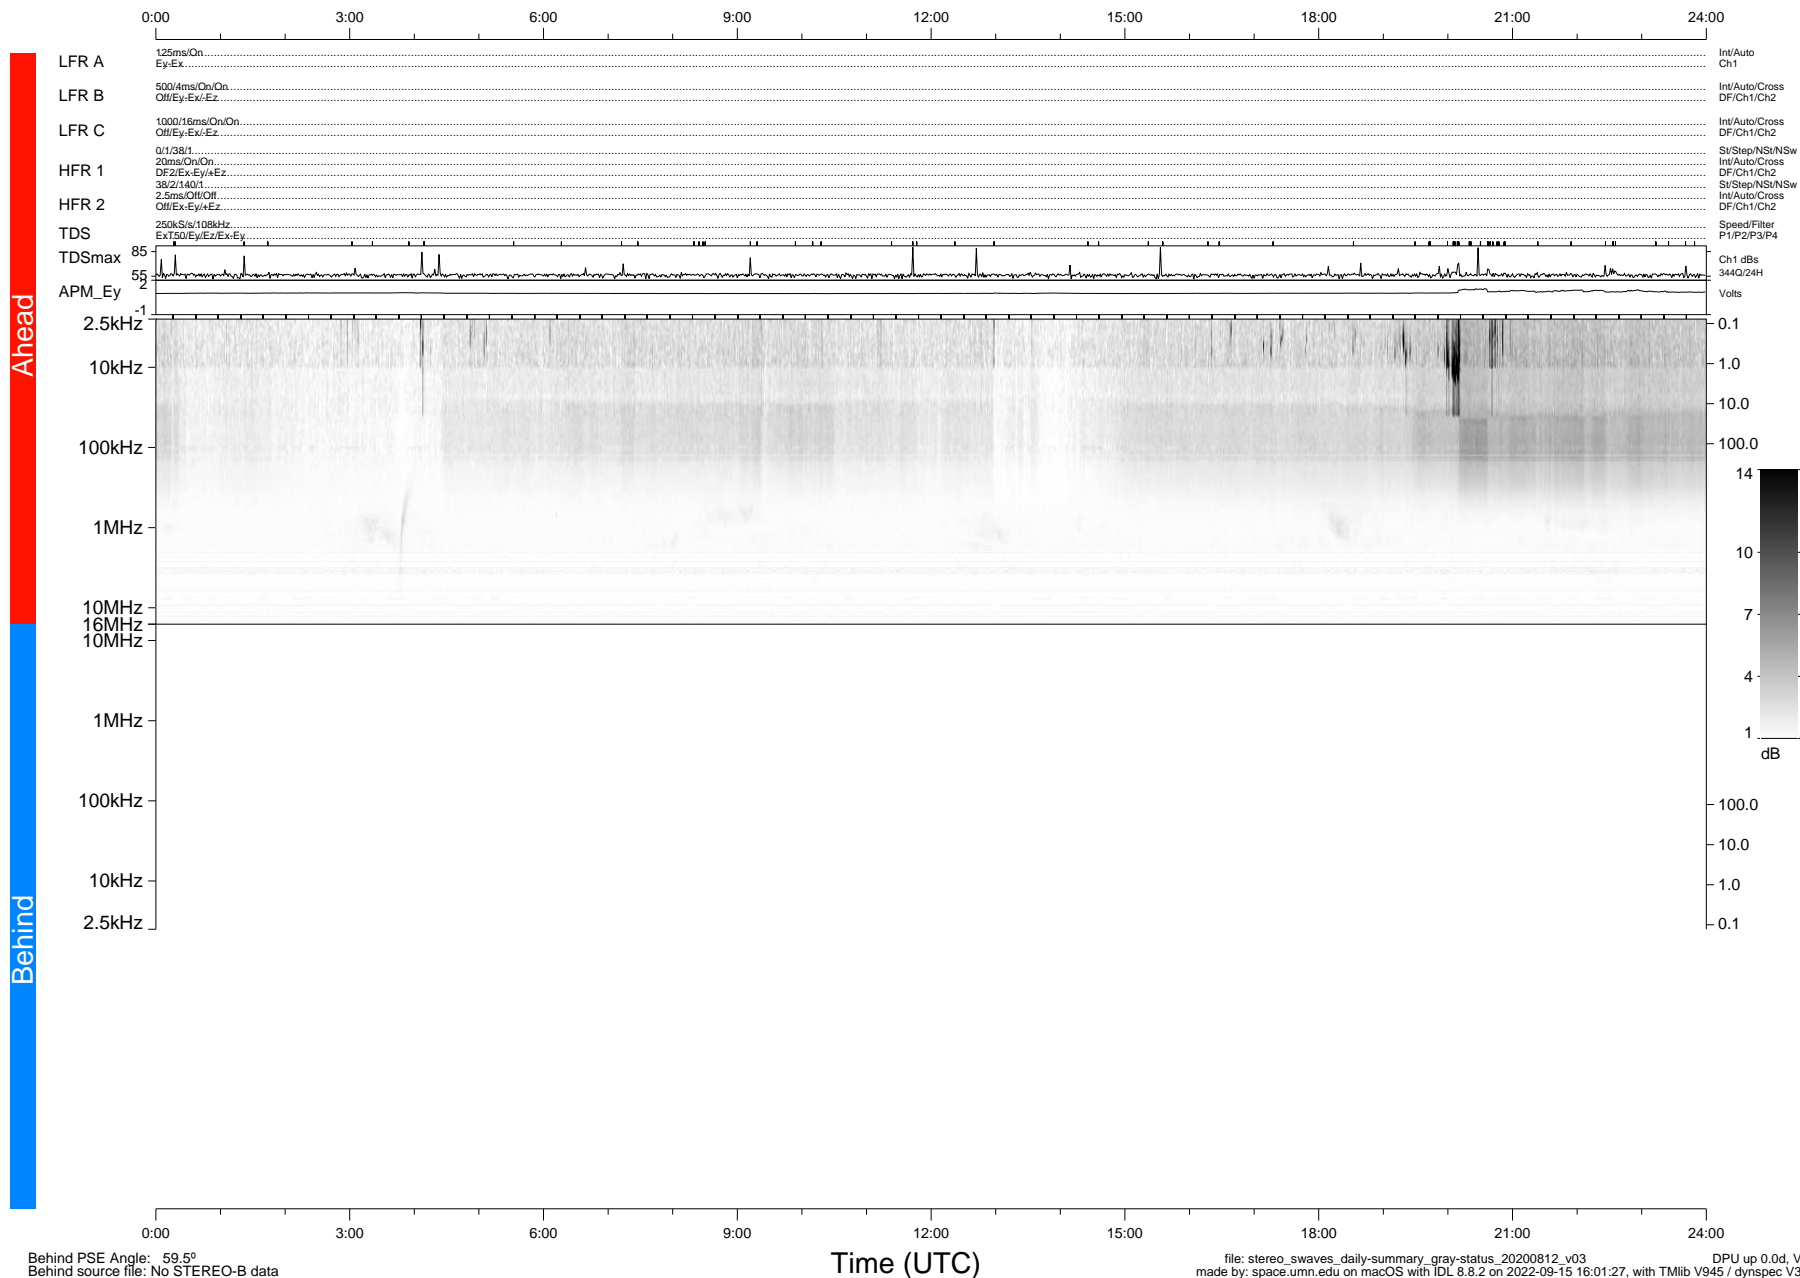

STEREO/WAVES Daily Summary - 12-Aug-2020 (DOY 225)

Ahead source file: swaves_ahead_2020_225_1_05.fin (Recovery: 100.0% HK, 105% Pkts)
Ahead PSE Angle: -65.6°

DPU up 1862.9d, V412d32

Behind PSE Angle: 59.5°
Behind source file: No STEREO-B data