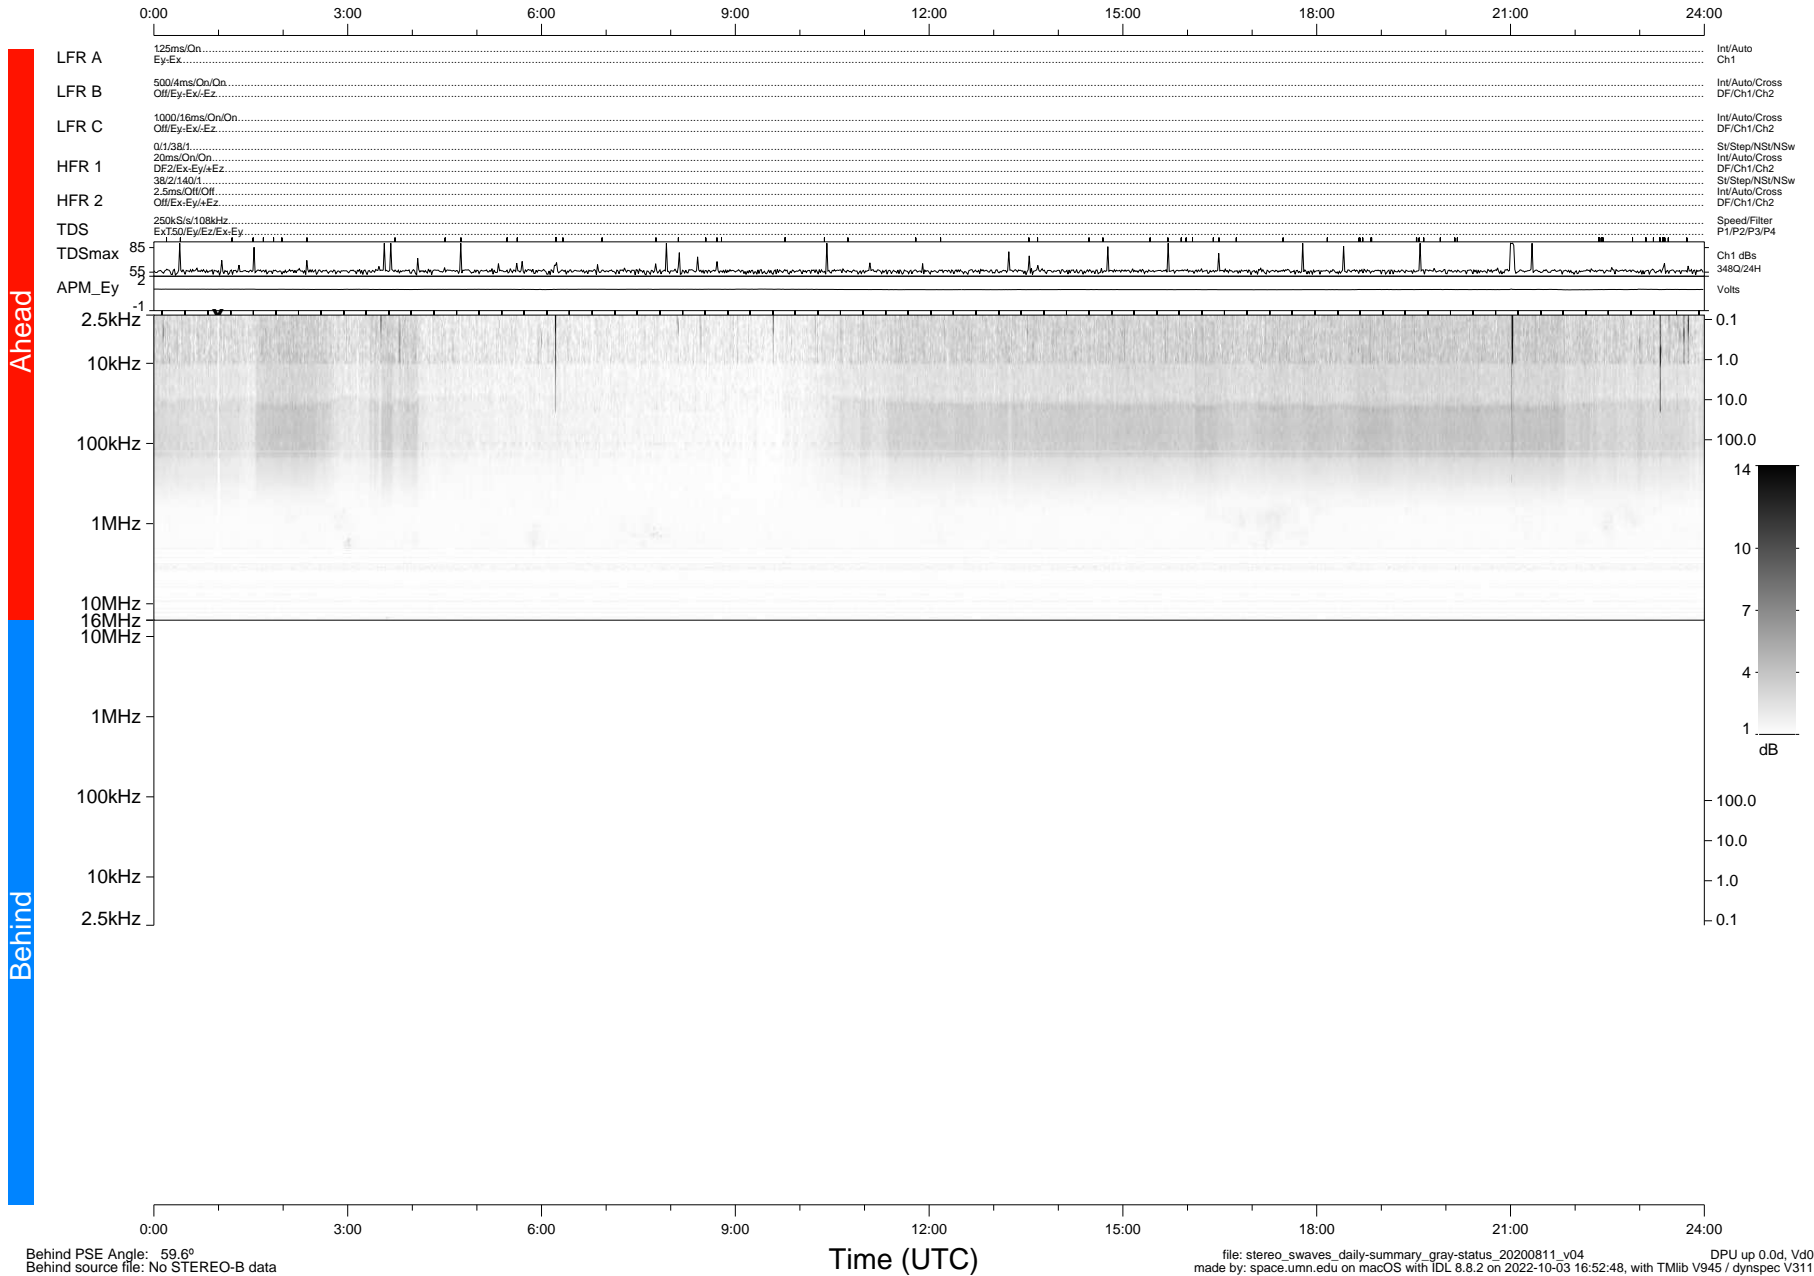

STEREO/WAVES Daily Summary - 11-Aug-2020 (DOY 224)

Ahead source file: swaves_ahead_2020_224_1_05.fin (Recovery: 100.0% HK, 106% Pkts)
 Ahead PSE Angle: -65.6°

DPU up 1861.9d, V412d32

Behind PSE Angle: 59.6°
 Behind source file: No STEREO-B data

file: stereo_swaves_daily-summary_gray-status_20200811_v04
 made by: space.umn.edu on macOS with IDL 8.8.2 on 2022-10-03 16:52:48, with TMLib V945 / dynspec V311
 DPU up 0.0d, Vd0