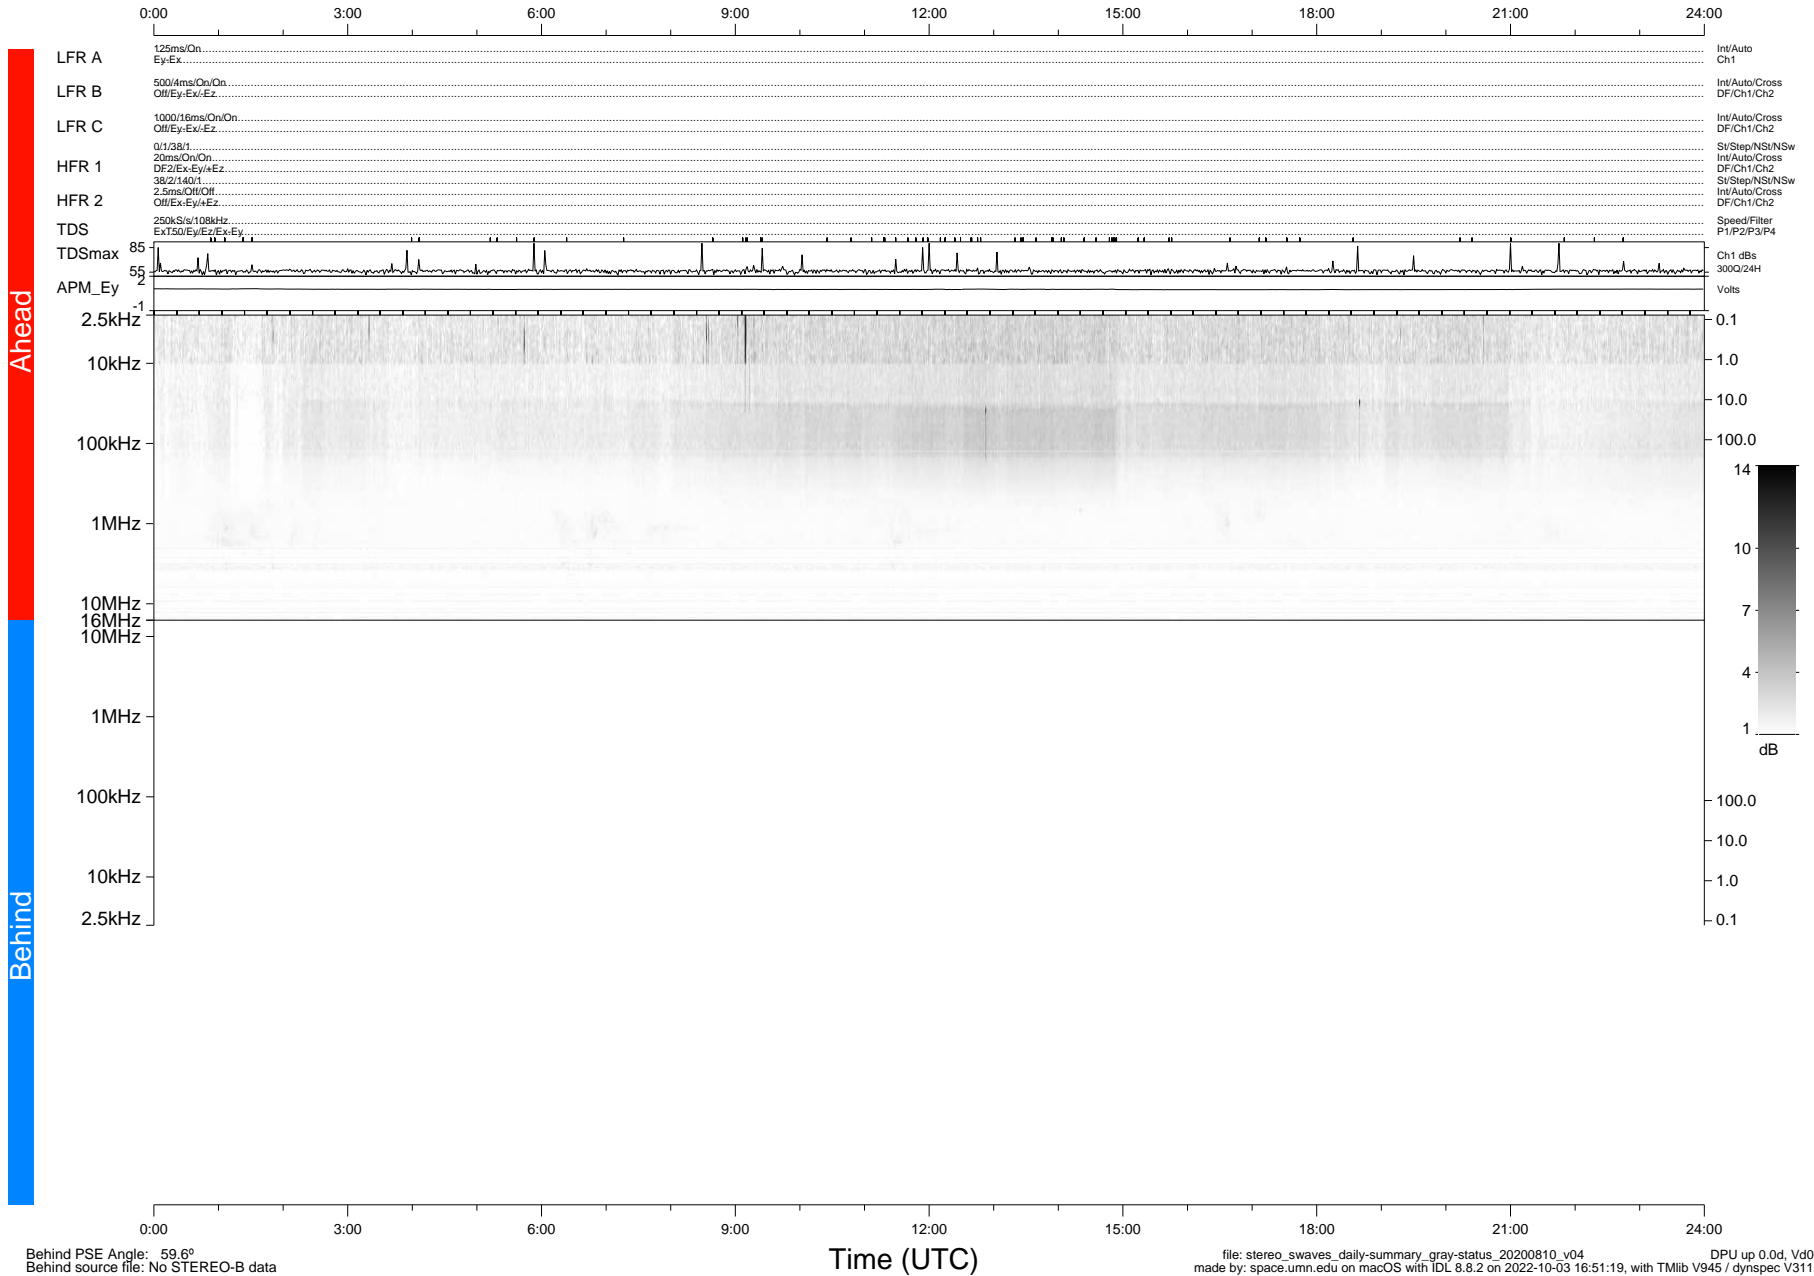

STEREO/WAVES Daily Summary - 10-Aug-2020 (DOY 223)

Ahead source file: swaves_ahead_2020_223_1_05.fin (Recovery: 100.0% HK, 99% Pkts)
 Ahead PSE Angle: -65.7°

DPU up 1860.9d, V412d32

Behind PSE Angle: 59.6°
 Behind source file: No STEREO-B data

file: stereo_swaves_daily-summary_gray-status_20200810_v04
 made by: space.umn.edu on macOS with IDL 8.8.2 on 2022-10-03 16:51:19, with Tlib V945 / dynspec V311
 DPU up 0.0d, Vd0